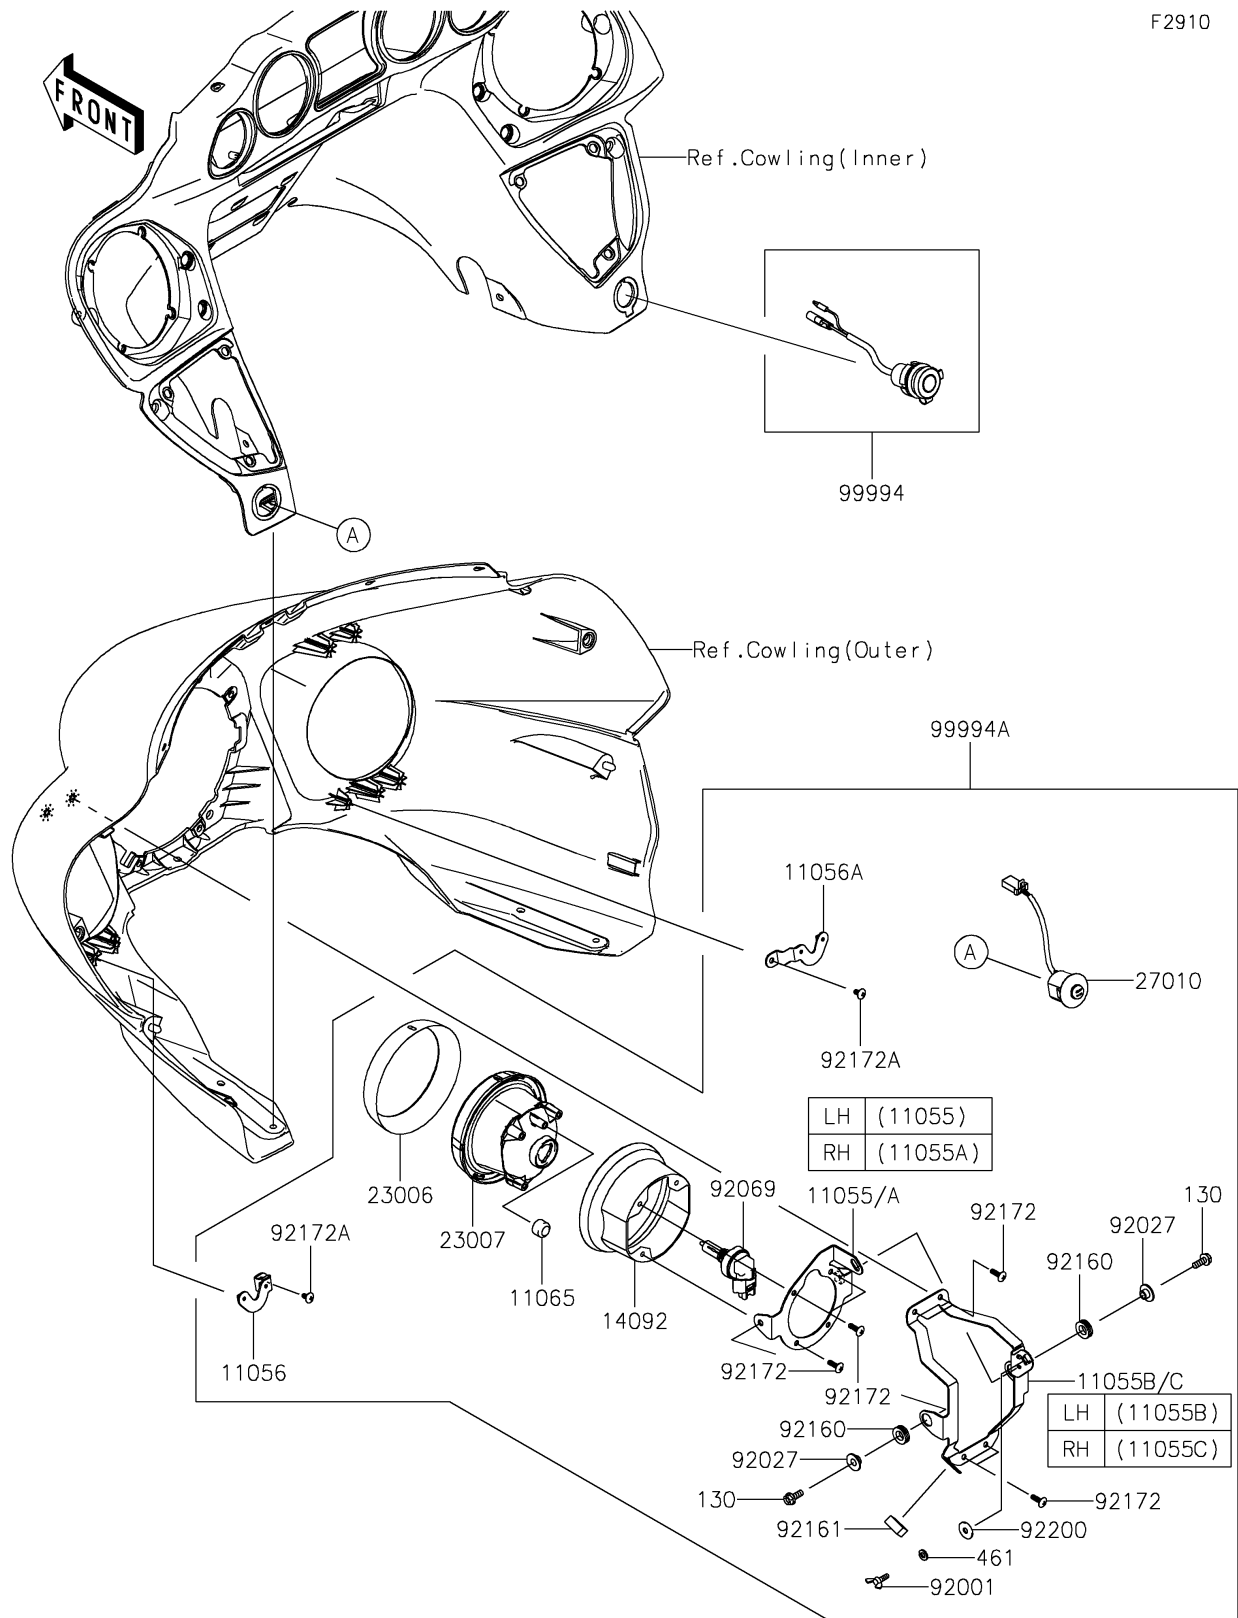

## PARTS DIAGRAM

### Accessory(Aux Driving Light)

F2910

# 2023 VULCAN® 1700 VAQUERO® ABS

**Kawasaki**  
Let the Good Times Roll®

## PARTS LIST

Accessory(Aux Driving Light)

**ITEM NAME**

**PART NUMBER**

**QUANTITY**

---