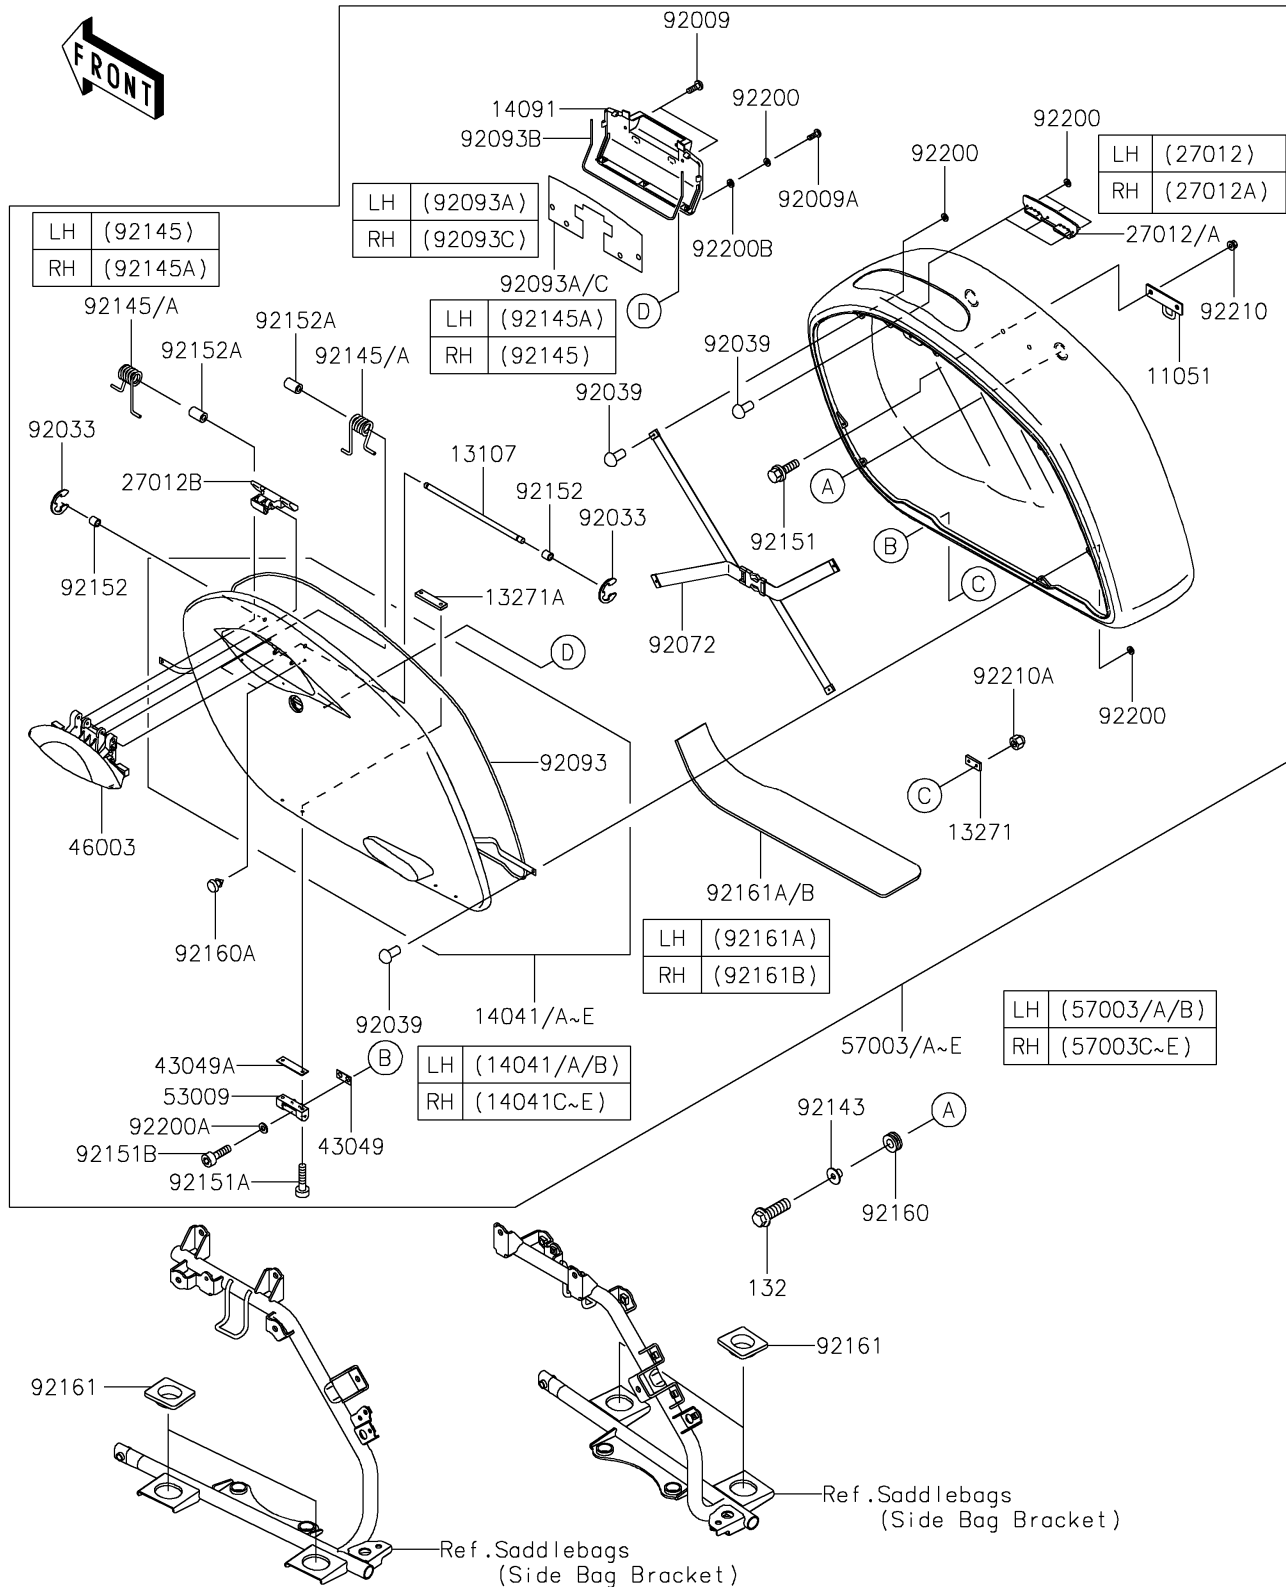

2023 VULCAN® 1700 VAQUERO® ABS

PARTS DIAGRAM

Saddlebags(Side Bag)

F2873A