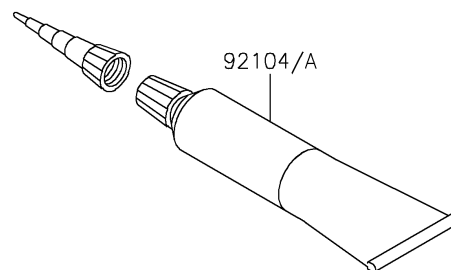

2024 Vulcan 1700 Vaquero ABS

PARTS DIAGRAM

Owner's Tools

56007

F2810

2024 Vulcan 1700 Vaquero ABS

PARTS LIST

Owner's Tools

ITEM NAME

PART NUMBER

QUANTITY
