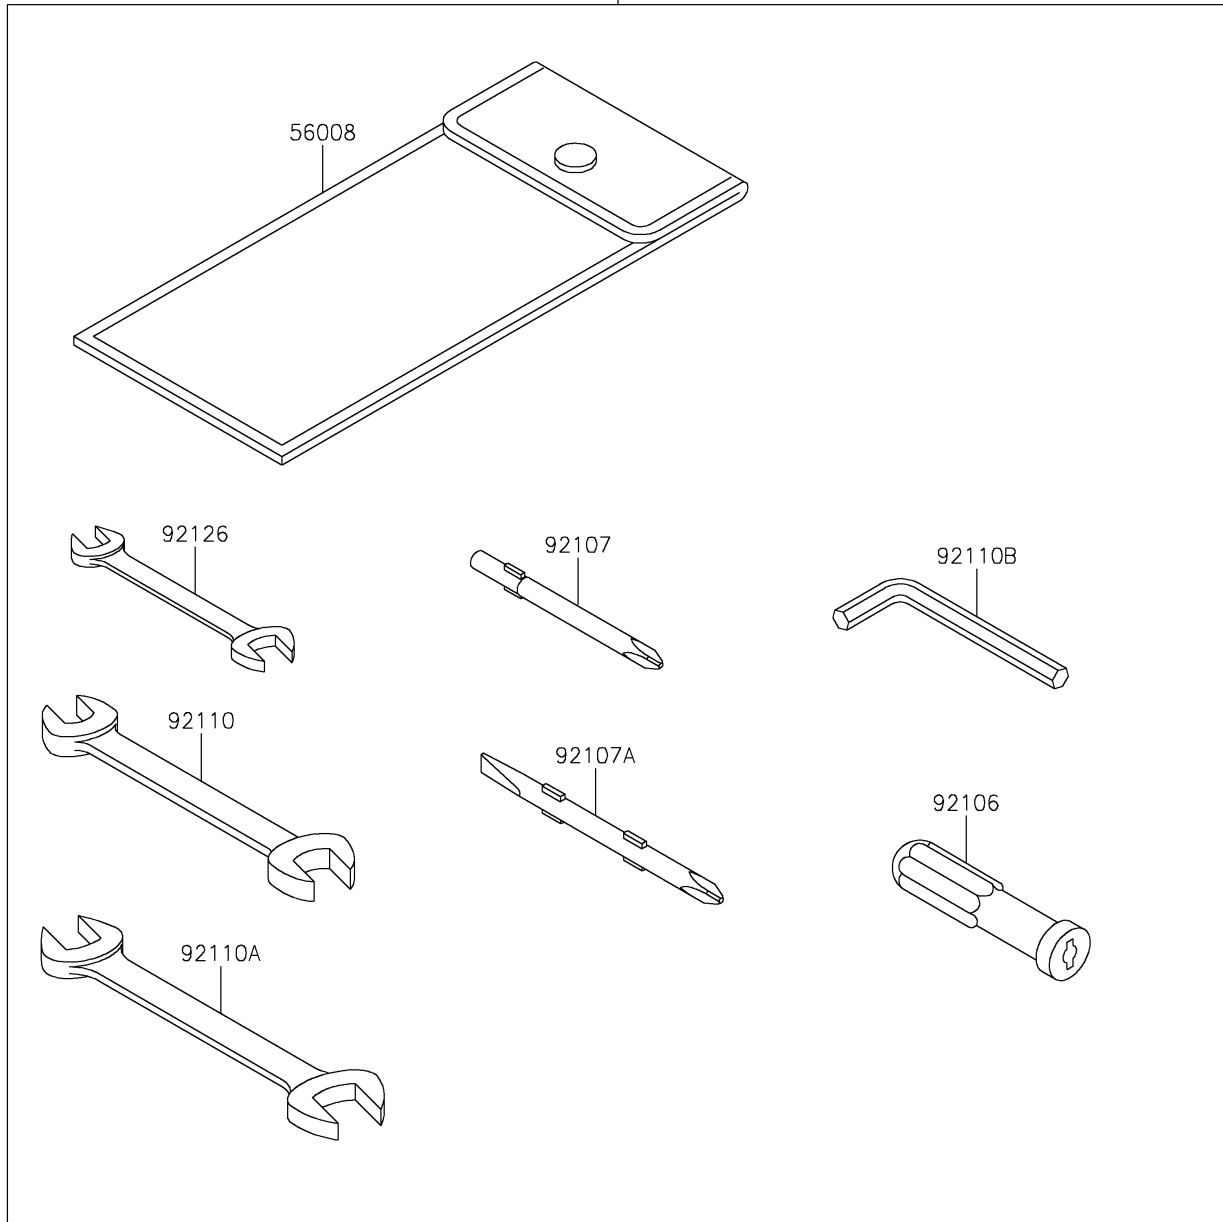

2024 Vulcan 1700 Vaquero ABS

PARTS DIAGRAM

Owner's Tools

56007

F2810

2024 Vulcan 1700 Vaquero ABS

PARTS LIST

Owner's Tools

ITEM NAME

PART NUMBER

QUANTITY
