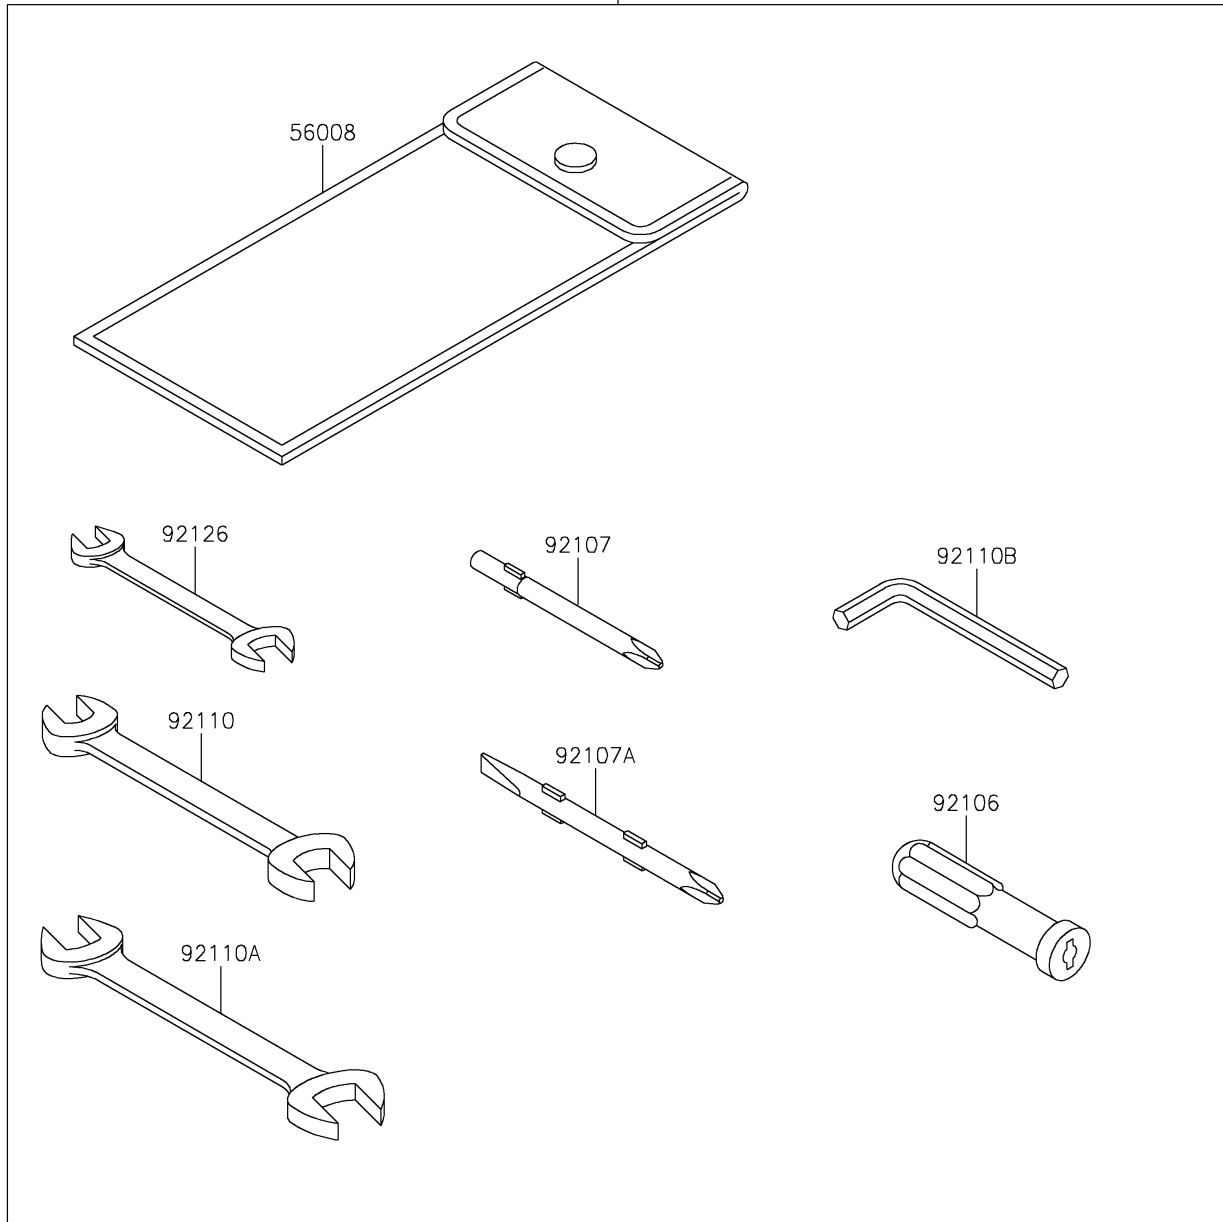

2023 Vulcan 1700 Vaquero ABS

PARTS DIAGRAM

Owner's Tools

56007

F2810

2023 Vulcan 1700 Vaquero ABS

PARTS LIST

Owner's Tools

ITEM NAME

PART NUMBER

QUANTITY
