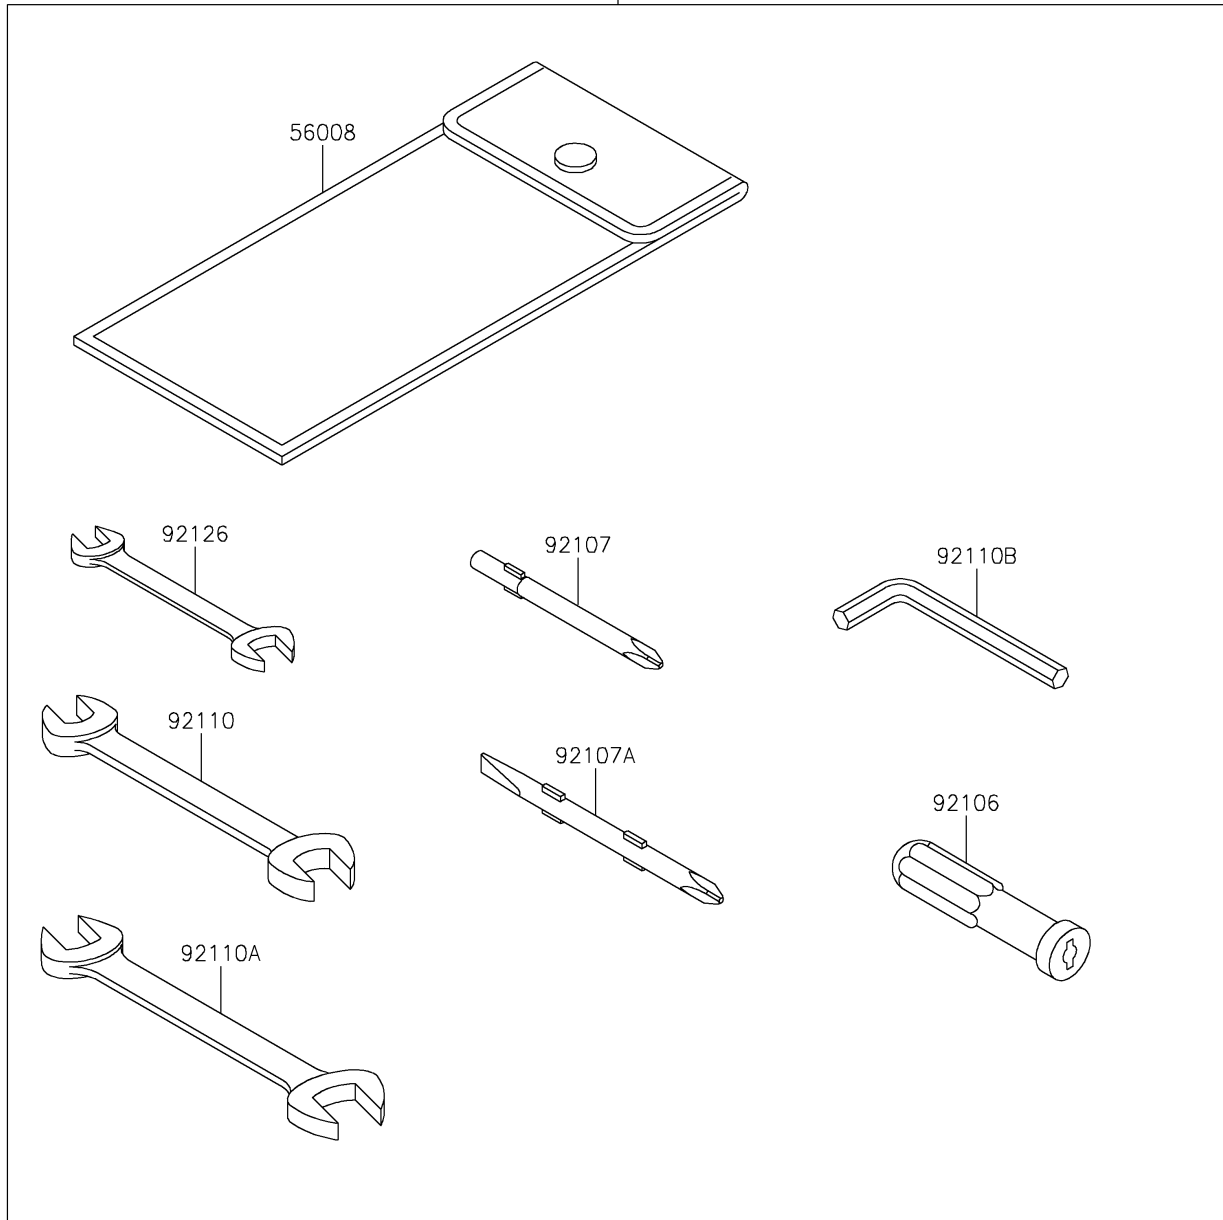

2022 Vulcan® 1700 Vaquero® ABS

PARTS DIAGRAM

Owner's Tools

56007

F2810

2022 Vulcan® 1700 Vaquero® ABS

PARTS LIST Owner's Tools

Kawasaki
Let the Good Times Roll®

ITEM NAME	PART NUMBER	QUANTITY
-----------	-------------	----------
