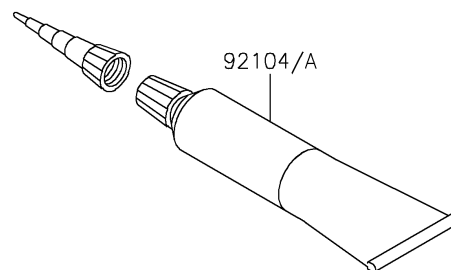

2022 Vulcan® 1700 Vaquero® ABS

PARTS DIAGRAM

Owner's Tools

56007

F2810

2022 Vulcan® 1700 Vaquero® ABS

PARTS LIST Owner's Tools

Kawasaki
Let the Good Times Roll®

ITEM NAME	PART NUMBER	QUANTITY
-----------	-------------	----------
