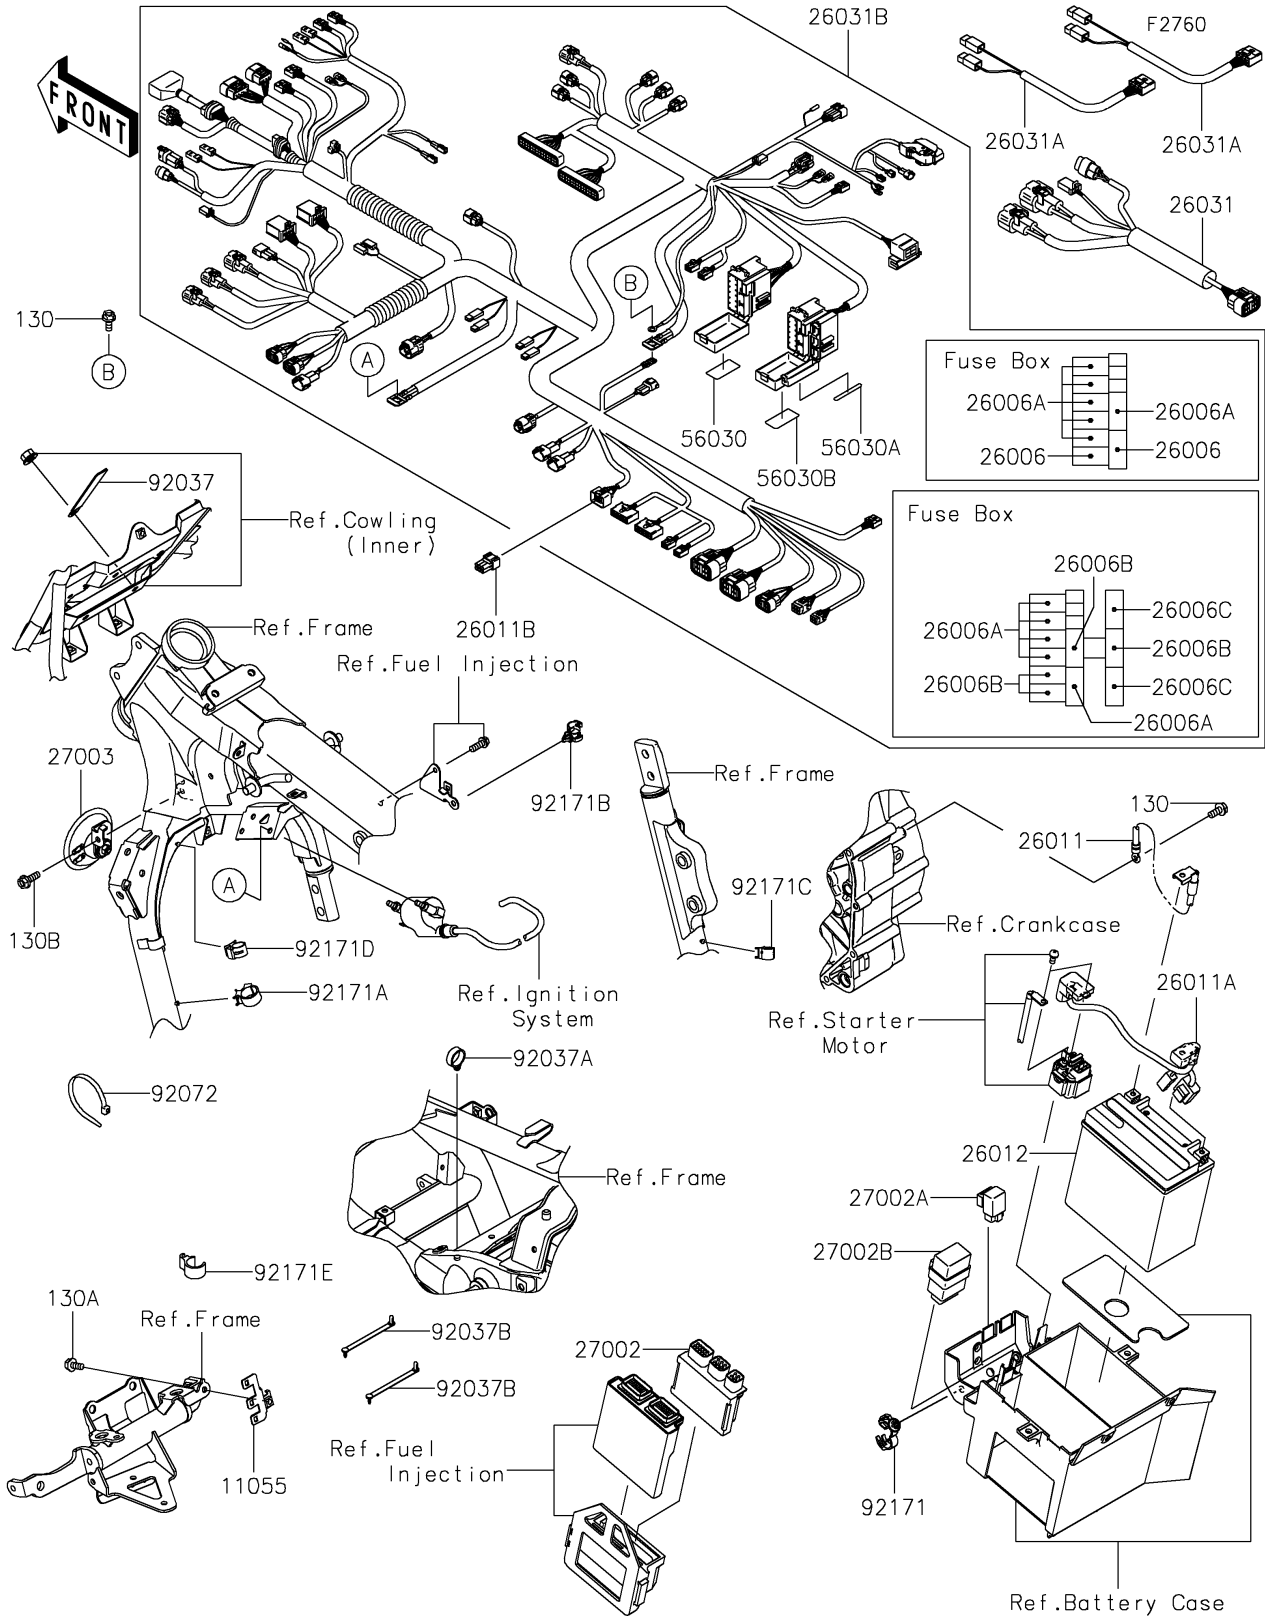

2024 VULCAN® 1700 VAQUERO® ABS

Kawasaki
Let the Good Times Roll®

PARTS DIAGRAM

Chassis Electrical Equipment

2024 VULCAN® 1700 VAQUERO® ABS

PARTS LIST

Chassis Electrical Equipment

ITEM NAME	PART NUMBER	QUANTITY
-----------	-------------	----------
