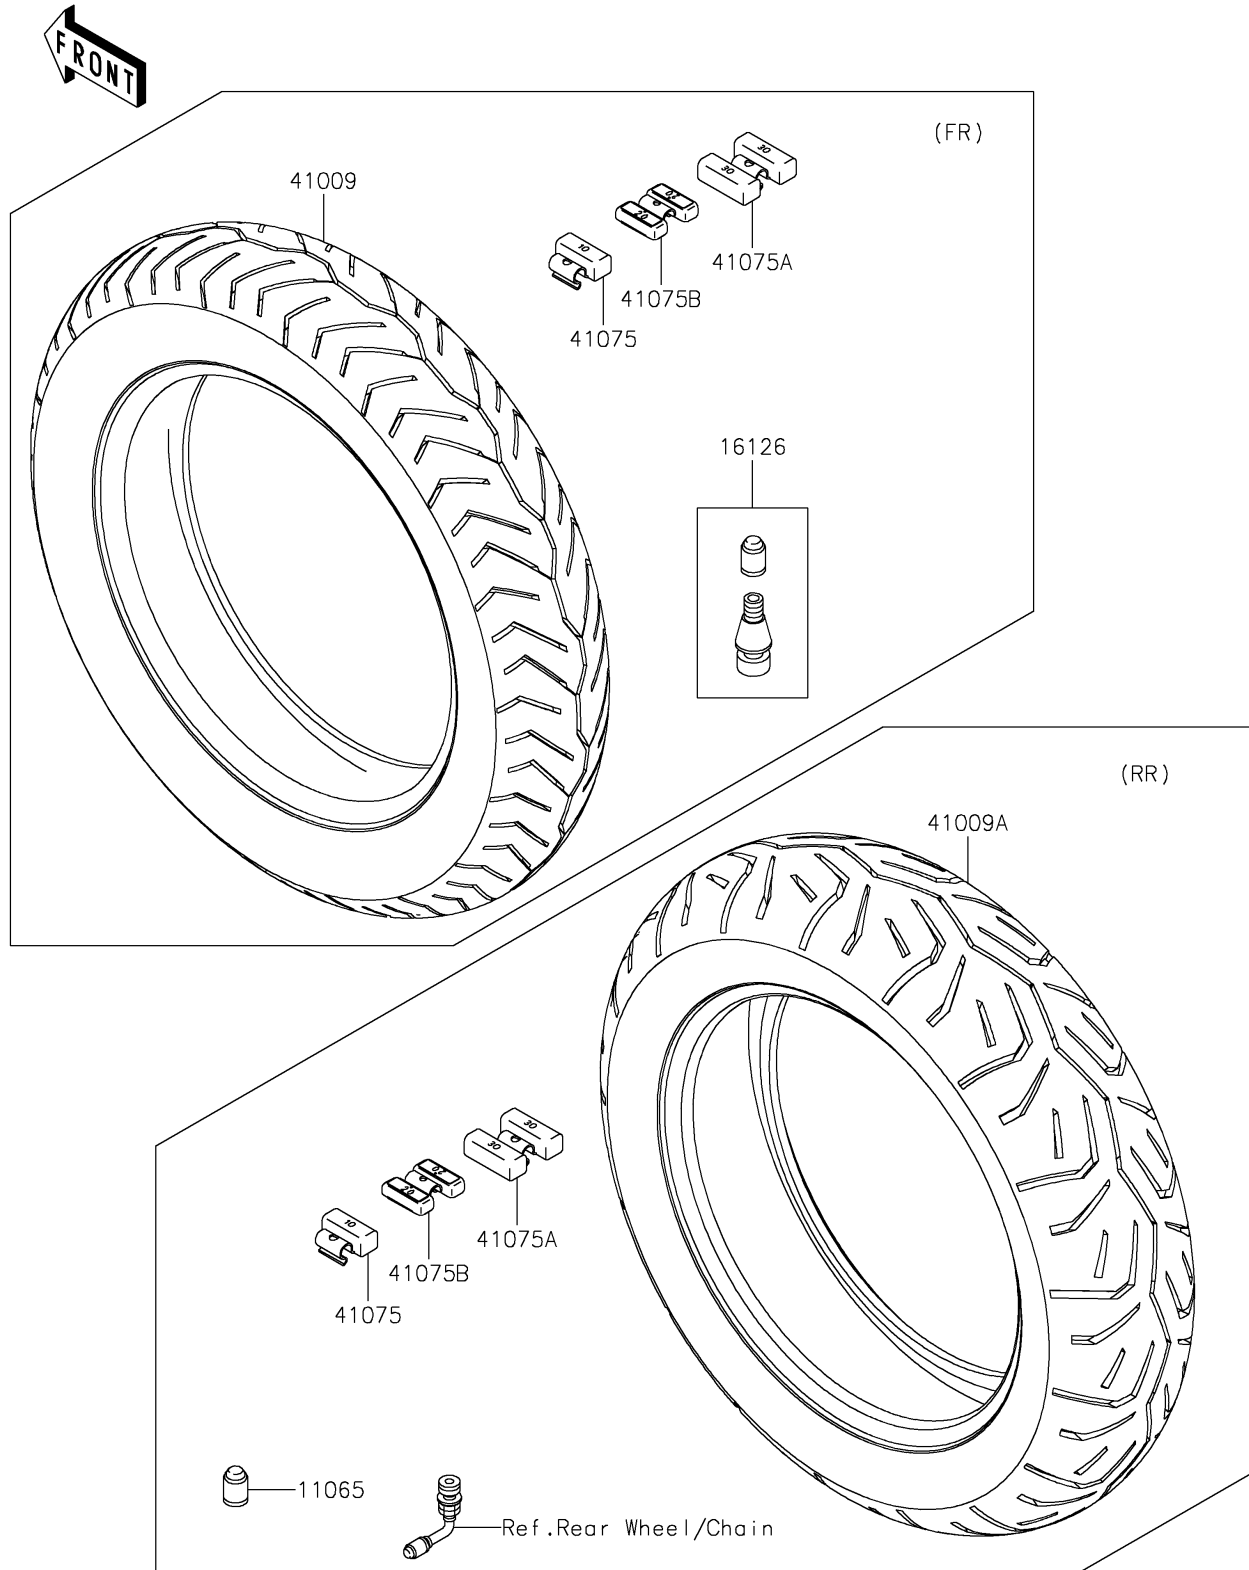

## PARTS DIAGRAM

### Tires

F2210

## PARTS LIST

### Tires

ITEM NAME	PART NUMBER	QUANTITY
CAP (Ref # 11065)	11065-1112	1
VALVE,TIRE (Ref # 16126)	16126-1140	1
TIRE,FR,130/90B16 67H,G721E (Ref # 41009)	41009-0731	1
TIRE,RR,170/70B16 75H,G722E (Ref # 41009A)	41009-0732	1
BALANCER-WHEEL,10G,SILVER (Ref # 41075)	41075-0007	AR
BALANCER-WHEEL,30G,SILVER (Ref # 41075A)	41075-0017	AR
BALANCER-WHEEL,20G,SILVER (Ref # 41075B)	41075-0018	AR