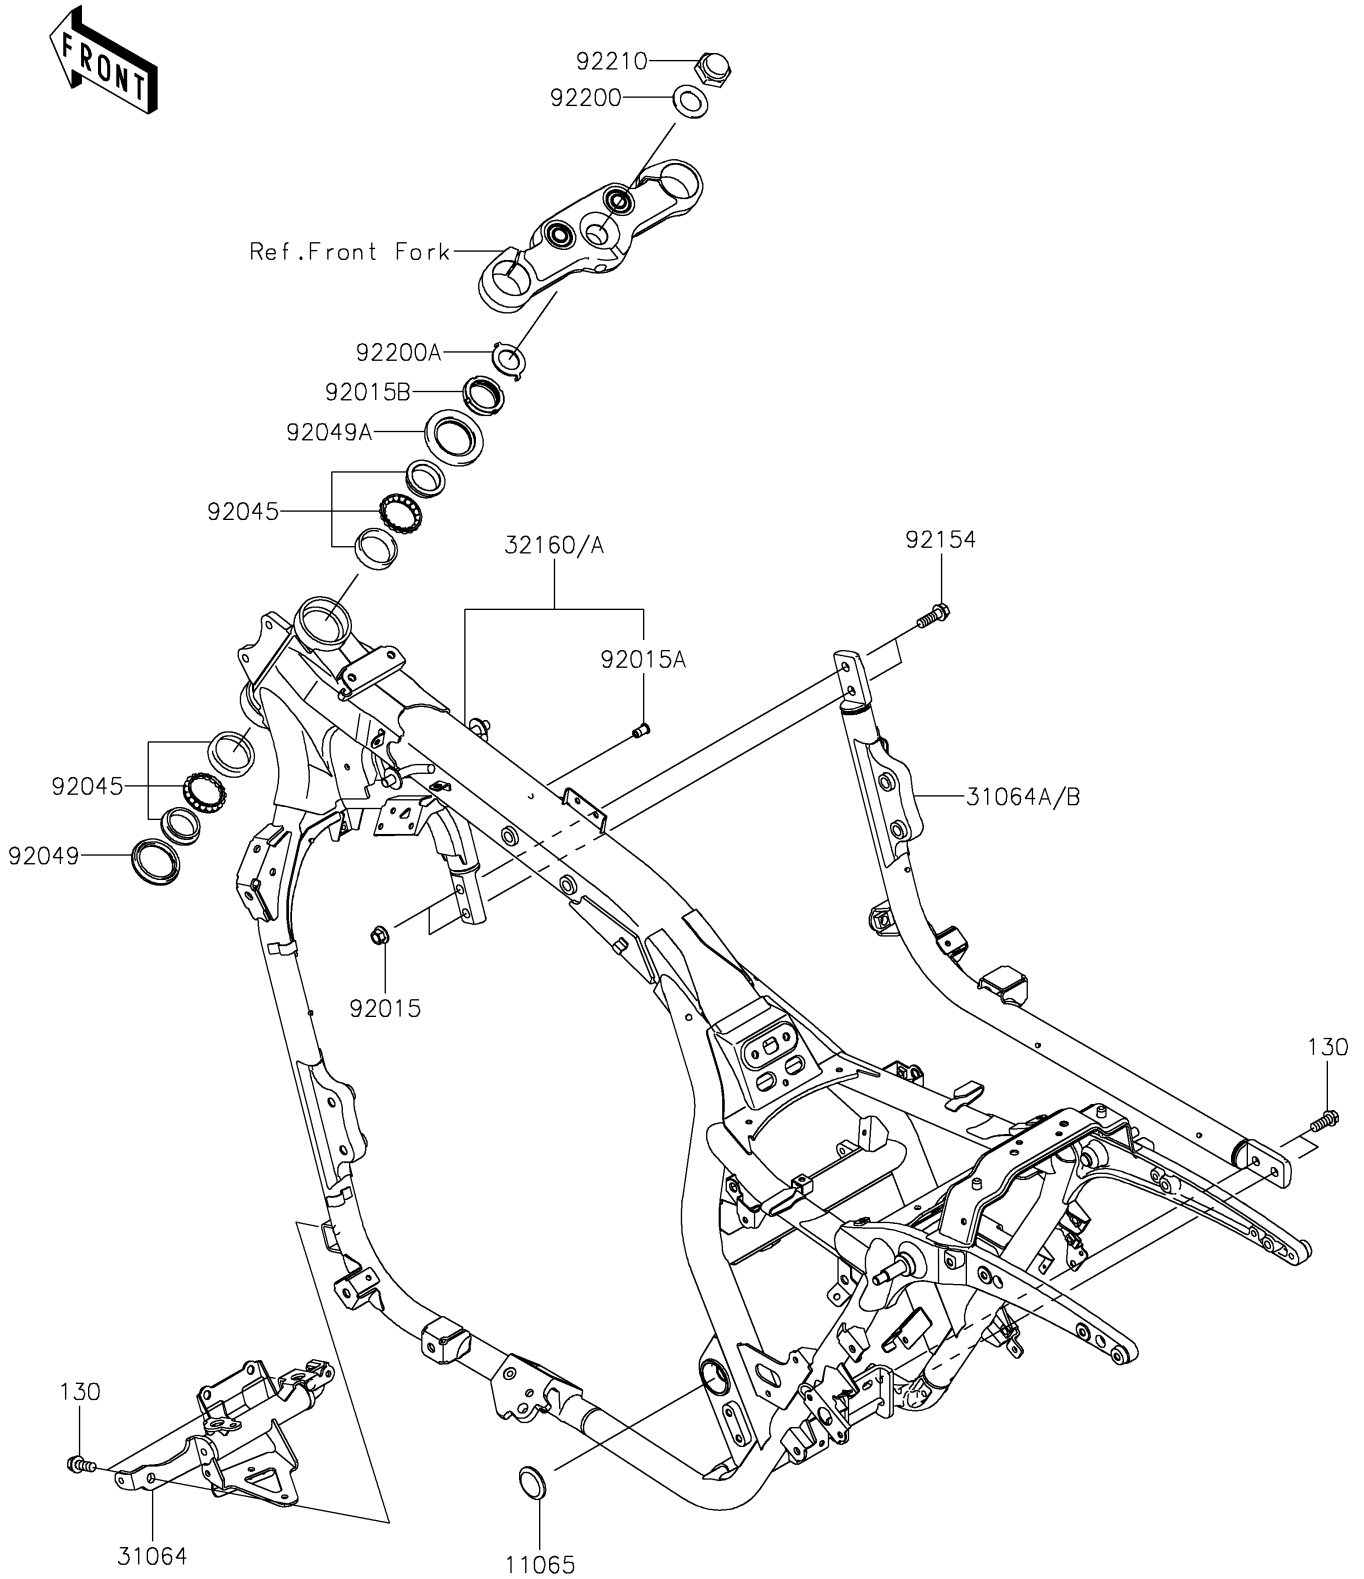

2022 VULCAN® 1700 VAQUERO® ABS

PARTS DIAGRAM

Frame

F2120

2022 VULCAN® 1700 VAQUERO® ABS

Kawasaki
Let the Good Times Roll®

PARTS LIST

Frame

ITEM NAME	PART NUMBER	QUANTITY
CAP (Ref # 11065)	11065-0320	1
PIPE-COMP,F.S.BLACK (Ref # 31064)	31064-0207-18R	1
PIPE-COMP,DOWNTUBE,RH,F.M.GRAY (Ref # 31064B)	31064-0209-26M	1
FRAME-COMP,F.M.GRAY (Ref # 32160A)	32160-0906-26M	1
NUT,FLANGED,10MM (Ref # 92015)	92015-1727	2
NUT,POP,6MM,L=16.5 (Ref # 92015A)	92015-1792	1
NUT,STEERING STEM,35MM (Ref # 92015B)	92015-1848	1
BEARING-BALL,SF07A17PX1V1 (Ref # 92045)	92045-1384	2
SEAL-OIL,XMHE 43 55 4J (Ref # 92049)	92049-1383	1
SEAL-OIL,MX043N2 (Ref # 92049A)	92049-1483	1
BOLT,FLANGED,10X30 (Ref # 92154)	92154-0156	2
WASHER,25.5X42X2.3 (Ref # 92200)	92200-0105	1
WASHER,CLAW,25.5X40X2.3 (Ref # 92200A)	92200-1083	1
NUT,CAP,25MM (Ref # 92210)	92210-1166	1
BOLT-FLANGED,10X25 (Ref # 130)	130BB1025	4