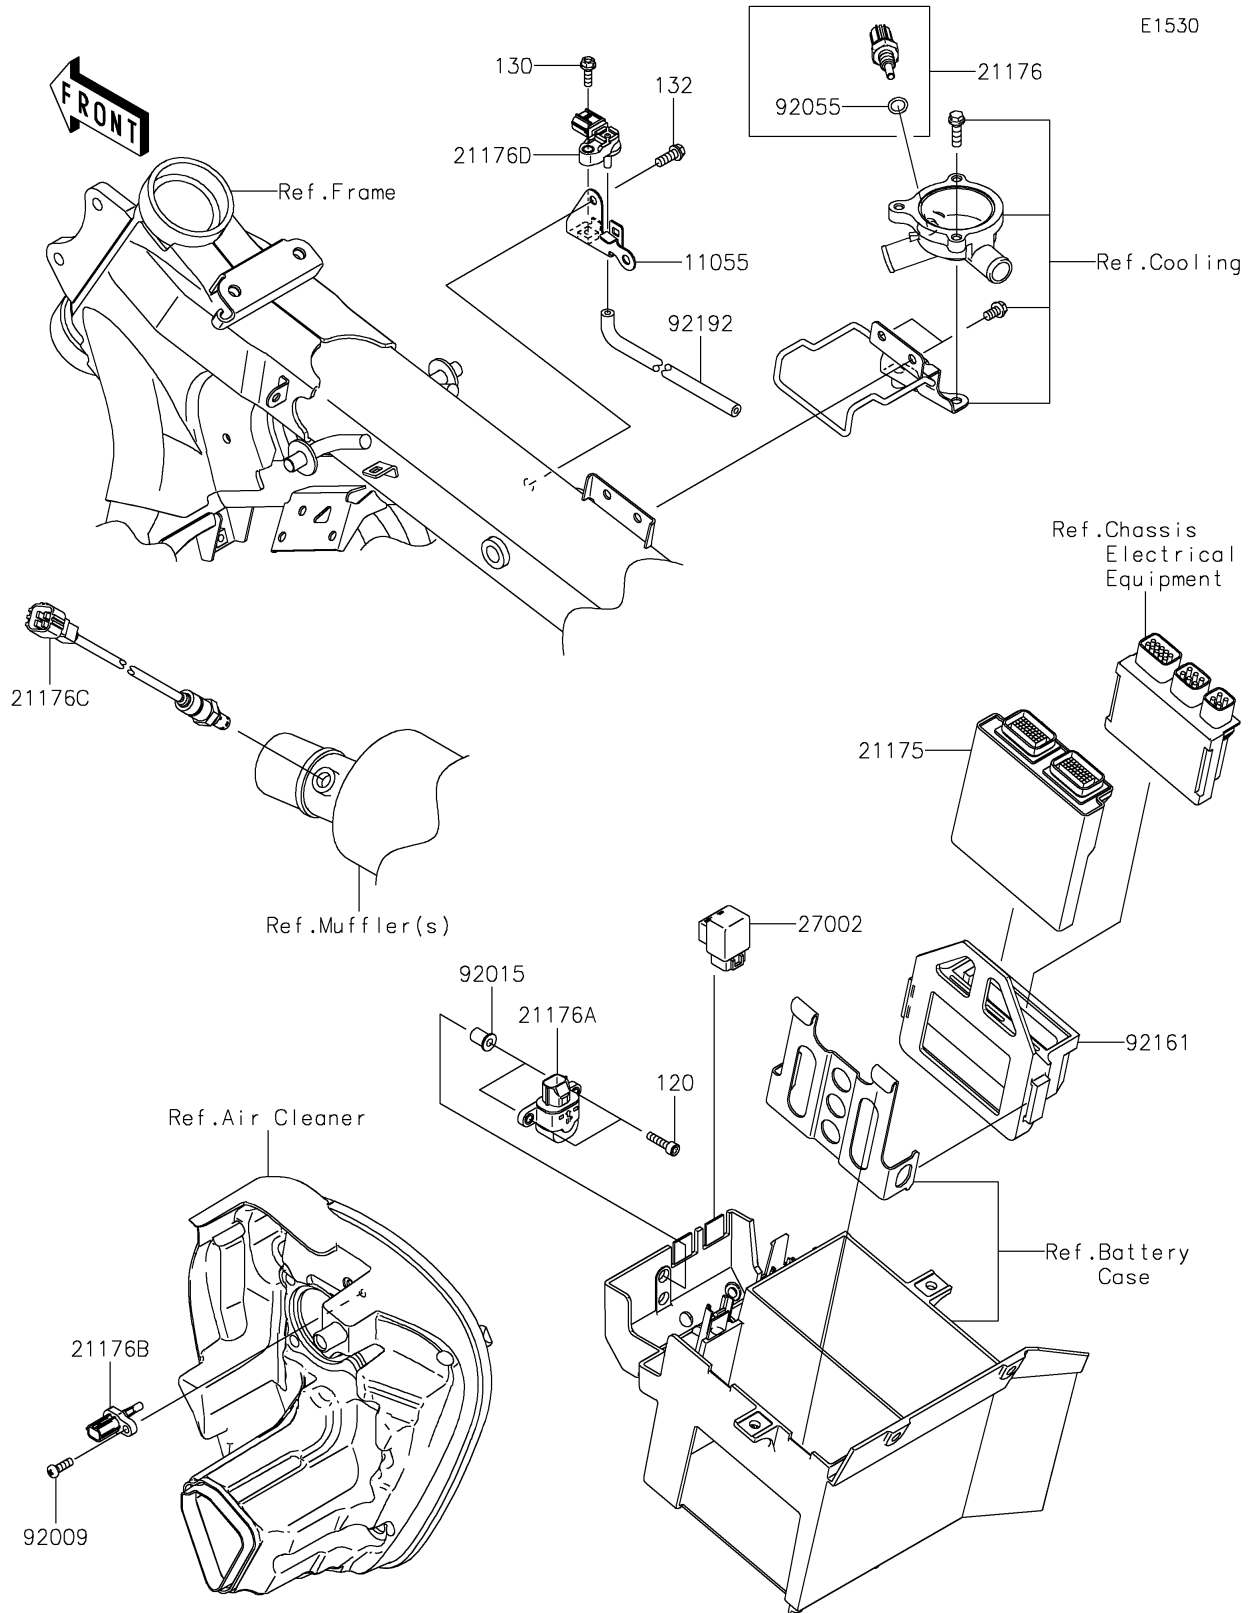

## PARTS DIAGRAM

# 2024 VULCAN® 1700 VAQUERO® ABS

**Kawasaki**  
Let the Good Times Roll®

## PARTS LIST

### Fuel Injection

ITEM NAME	PART NUMBER	QUANTITY
BRACKET (Ref # 11055)	11055-0569	1
CONTROL UNIT-ELECTRONIC (Ref # 21175)	21175-0927	1
SENSOR,WATER TEMP (Ref # 21176)	21176-0009	1
SENSOR (Ref # 21176A)	21176-0025	1
SENSOR,AIR TEMPERATURE (Ref # 21176B)	21176-0048	1
SENSOR,OXYGEN (Ref # 21176C)	21176-0090	1
SENSOR,PRESSURE (Ref # 21176D)	21176-0111	1
RELAY-ASSY (Ref # 27002)	27002-1062	1
SCREW,TAPPING,5X16 (Ref # 92009)	92009-1984	1
NUT,WELL,5MM (Ref # 92015)	92015-1757	2
RING-O,9.5X1.9 (Ref # 92055)	92055-0016	1
DAMPER (Ref # 92161)	92161-0092	1
TUBE,FITTING-ASV (Ref # 92192)	92192-0354	1
BOLT-SOCKET,5X20 (Ref # 120)	120CA0520	2
BOLT-FLANGED,5X16 (Ref # 130)	130BA0516	1
BOLT-FLANGED-SMALL,6X16 (Ref # 132)	132BA0616	1