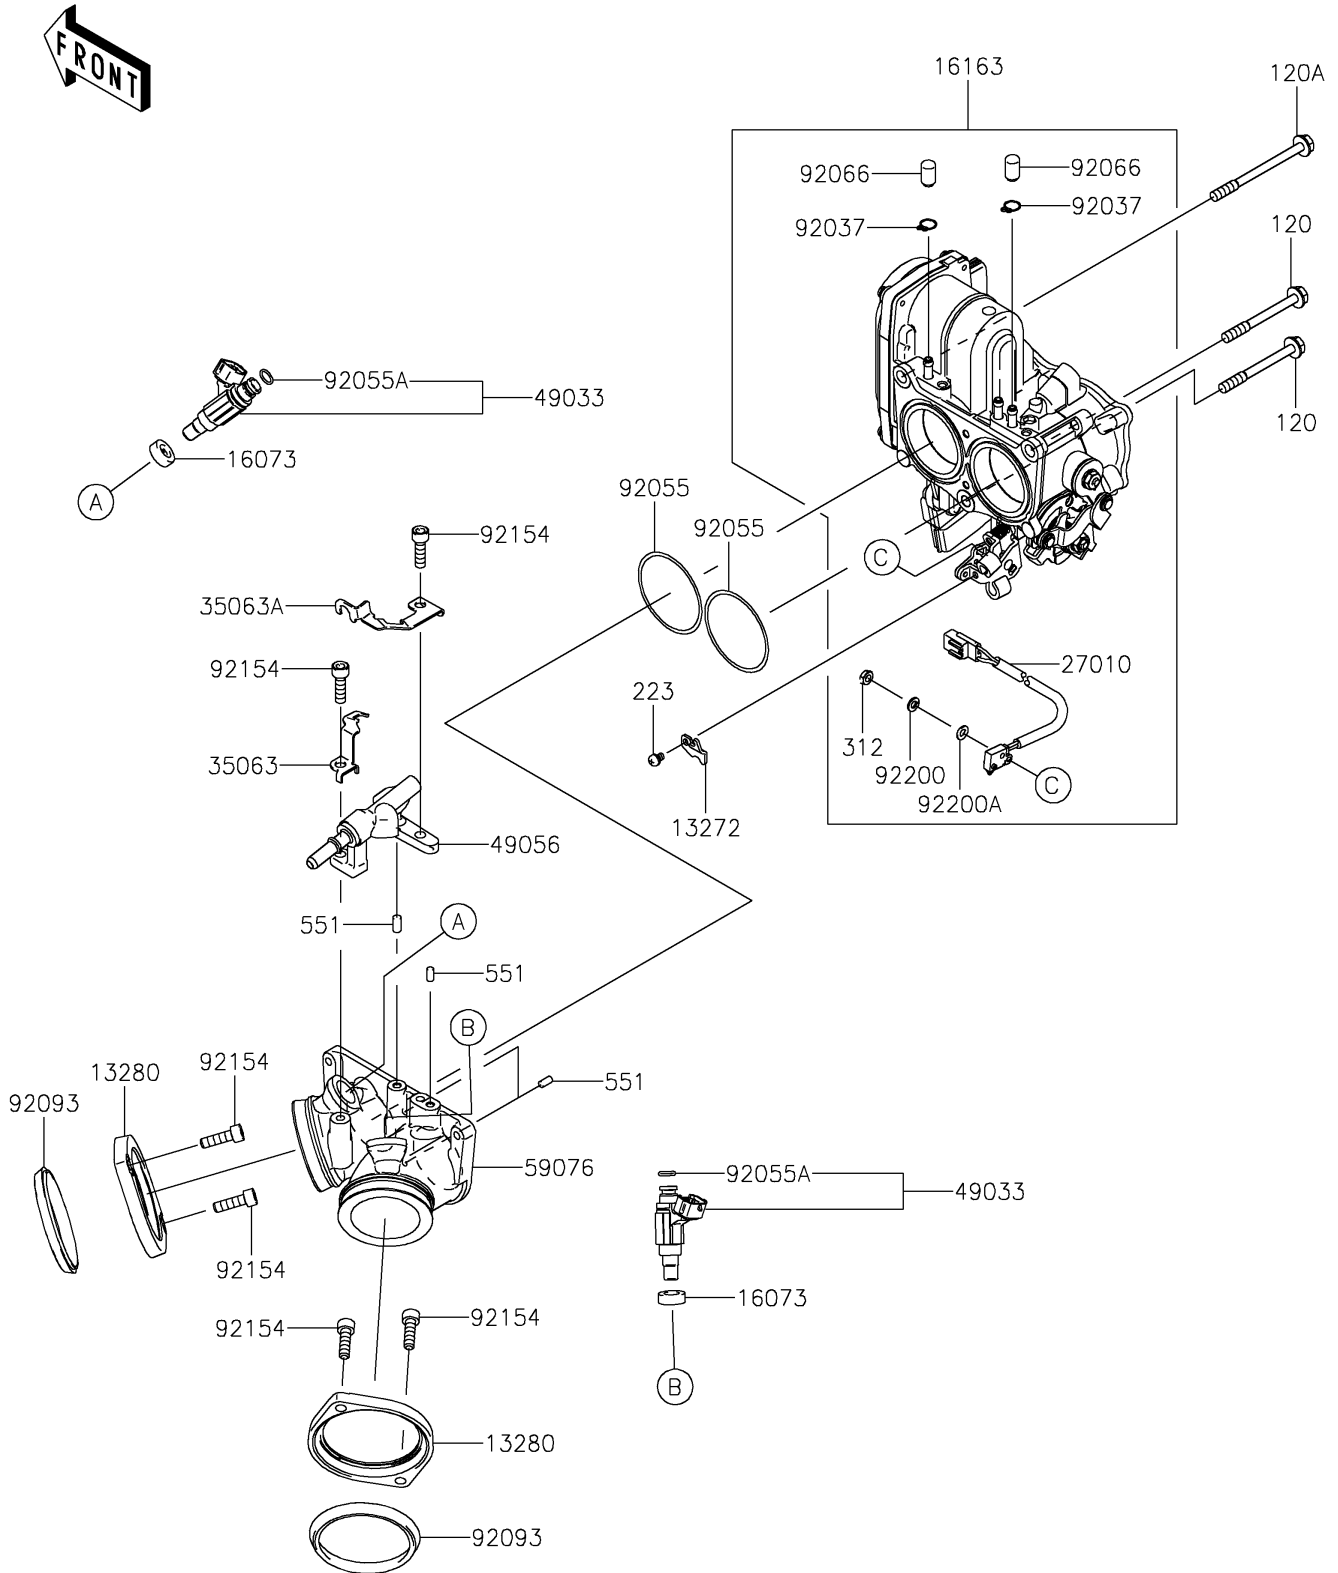

2023 VULCAN® 1700 VAQUERO® ABS

PARTS DIAGRAM

Throttle

E1510

2023 VULCAN® 1700 VAQUERO® ABS

Kawasaki
Let the Good Times Roll®

PARTS LIST

Throttle

ITEM NAME	PART NUMBER	QUANTITY
PLATE,CABLE STOPPER (Ref # 13272)	13272-0620	1
HOLDER,INTAKE MANIFOLD (Ref # 13280)	13280-0007	2
INSULATOR (Ref # 16073)	16073-3707	2
THROTTLE-ASSY,EACW42 (Ref # 16163)	16163-0124	1
SWITCH,AUTOCRUISE CANCEL (Ref # 27010)	27010-0093	1
STAY (Ref # 35063)	35063-0075	1
STAY (Ref # 35063A)	35063-0076	1
NOZZLE-INJECTION (Ref # 49033)	49033-0003	2
PIPE-INJECTION (Ref # 49056)	49056-0020	1
MANIFOLD-INTAKE (Ref # 59076)	59076-0005	1
CLAMP,BREATHER TUBE (Ref # 92037)	92037-174	2
RING-O,49.7X2.4 (Ref # 92055)	92055-0183	2
RING-O,INJECTION NOZZLE (Ref # 92055A)	92055-1622	2
PLUG,FITTING (Ref # 92066)	92066-1549	2
SEAL (Ref # 92093)	92093-0006	2
BOLT,SOCKET,6X20 (Ref # 92154)	92154-1837	6
WASHER,SPRING (Ref # 92200)	92200-0539	1
WASHER (Ref # 92200A)	92200-0540	1
BOLT-SOCKET,6X60 (Ref # 120)	120CA0660	2
BOLT-SOCKET,6X75 (Ref # 120A)	120CA0675	1
SCREW-PAN-WS-CROS,4X6 (Ref # 223)	223AA0406	1
NUT-HEX (Ref # 312)	312BC0300	1
PIN-DOWEL,4X8 (Ref # 551)	551A0408	4