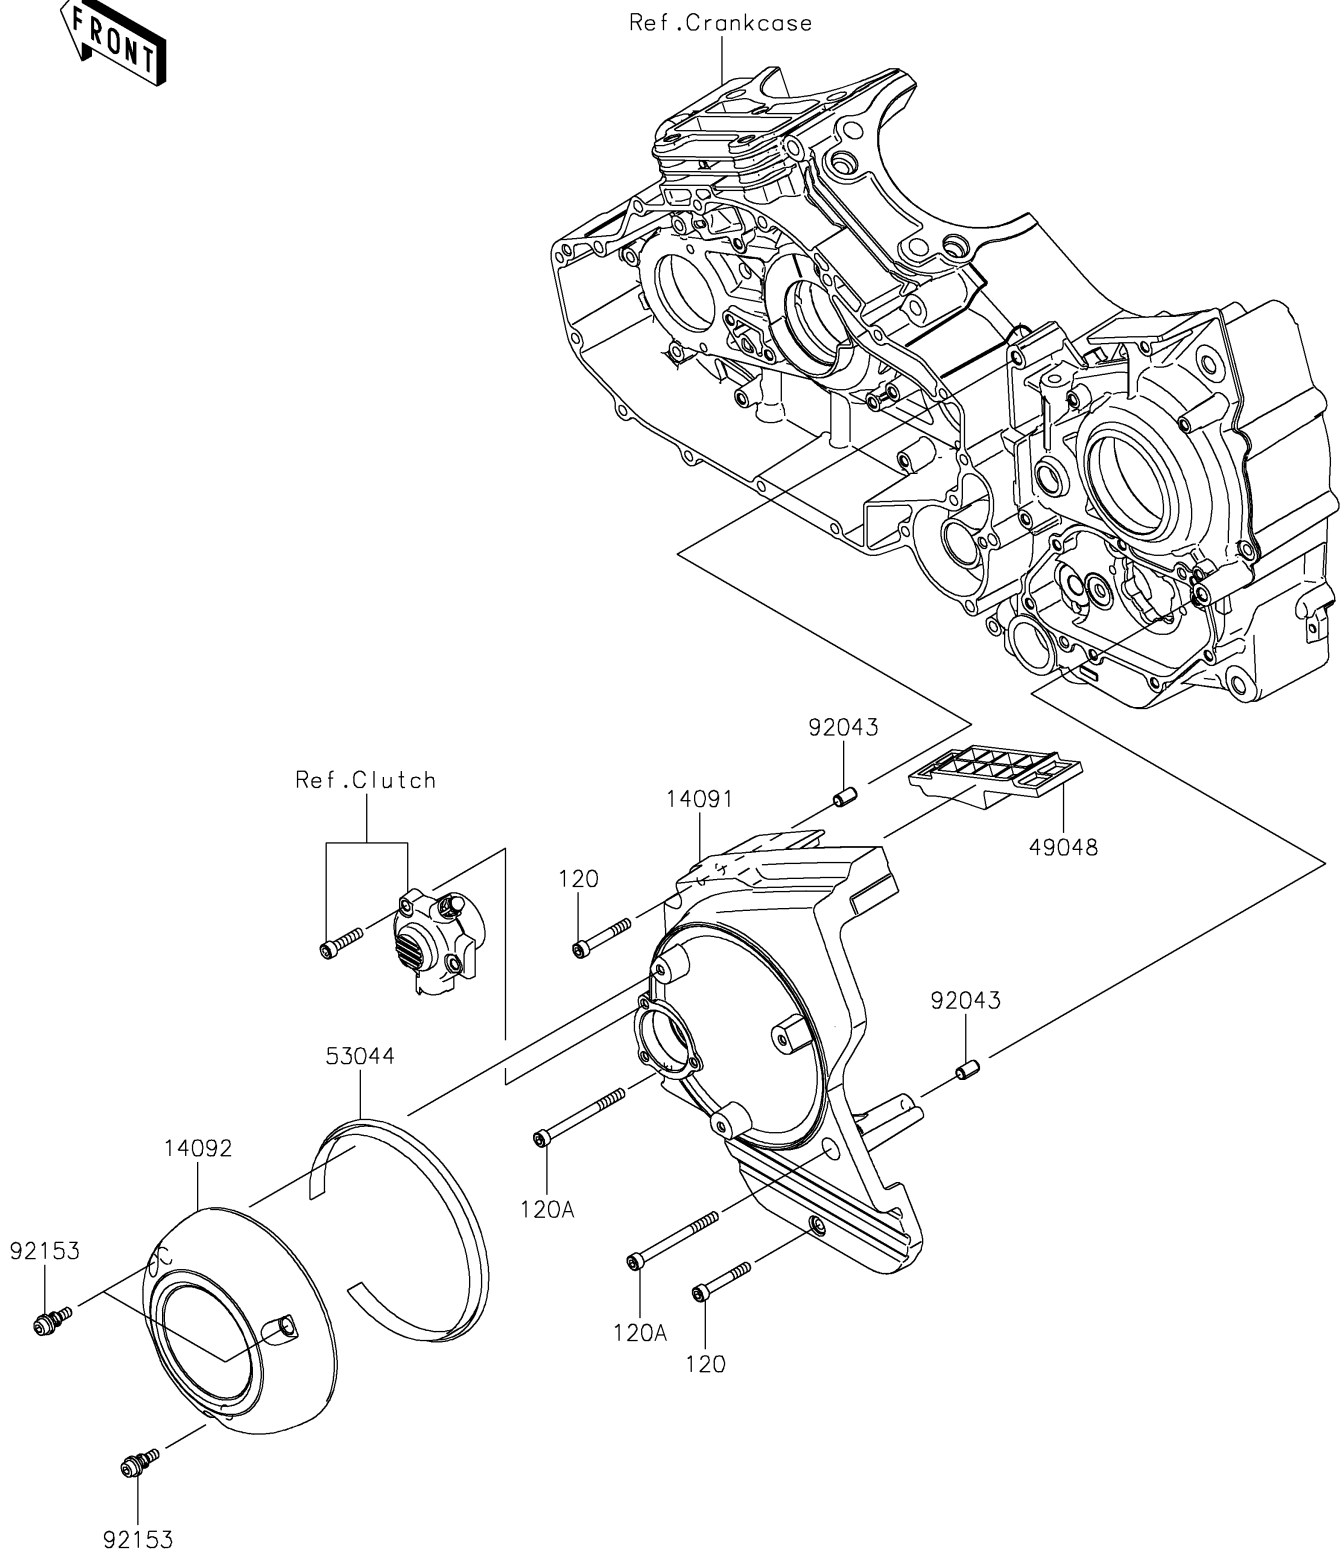

2025 Vulcan 1700 Vaquero ABS

PARTS DIAGRAM

Chain Cover

E1433

2025 Vulcan 1700 Vaquero ABS

PARTS LIST

Chain Cover

ITEM NAME

PART NUMBER

QUANTITY
