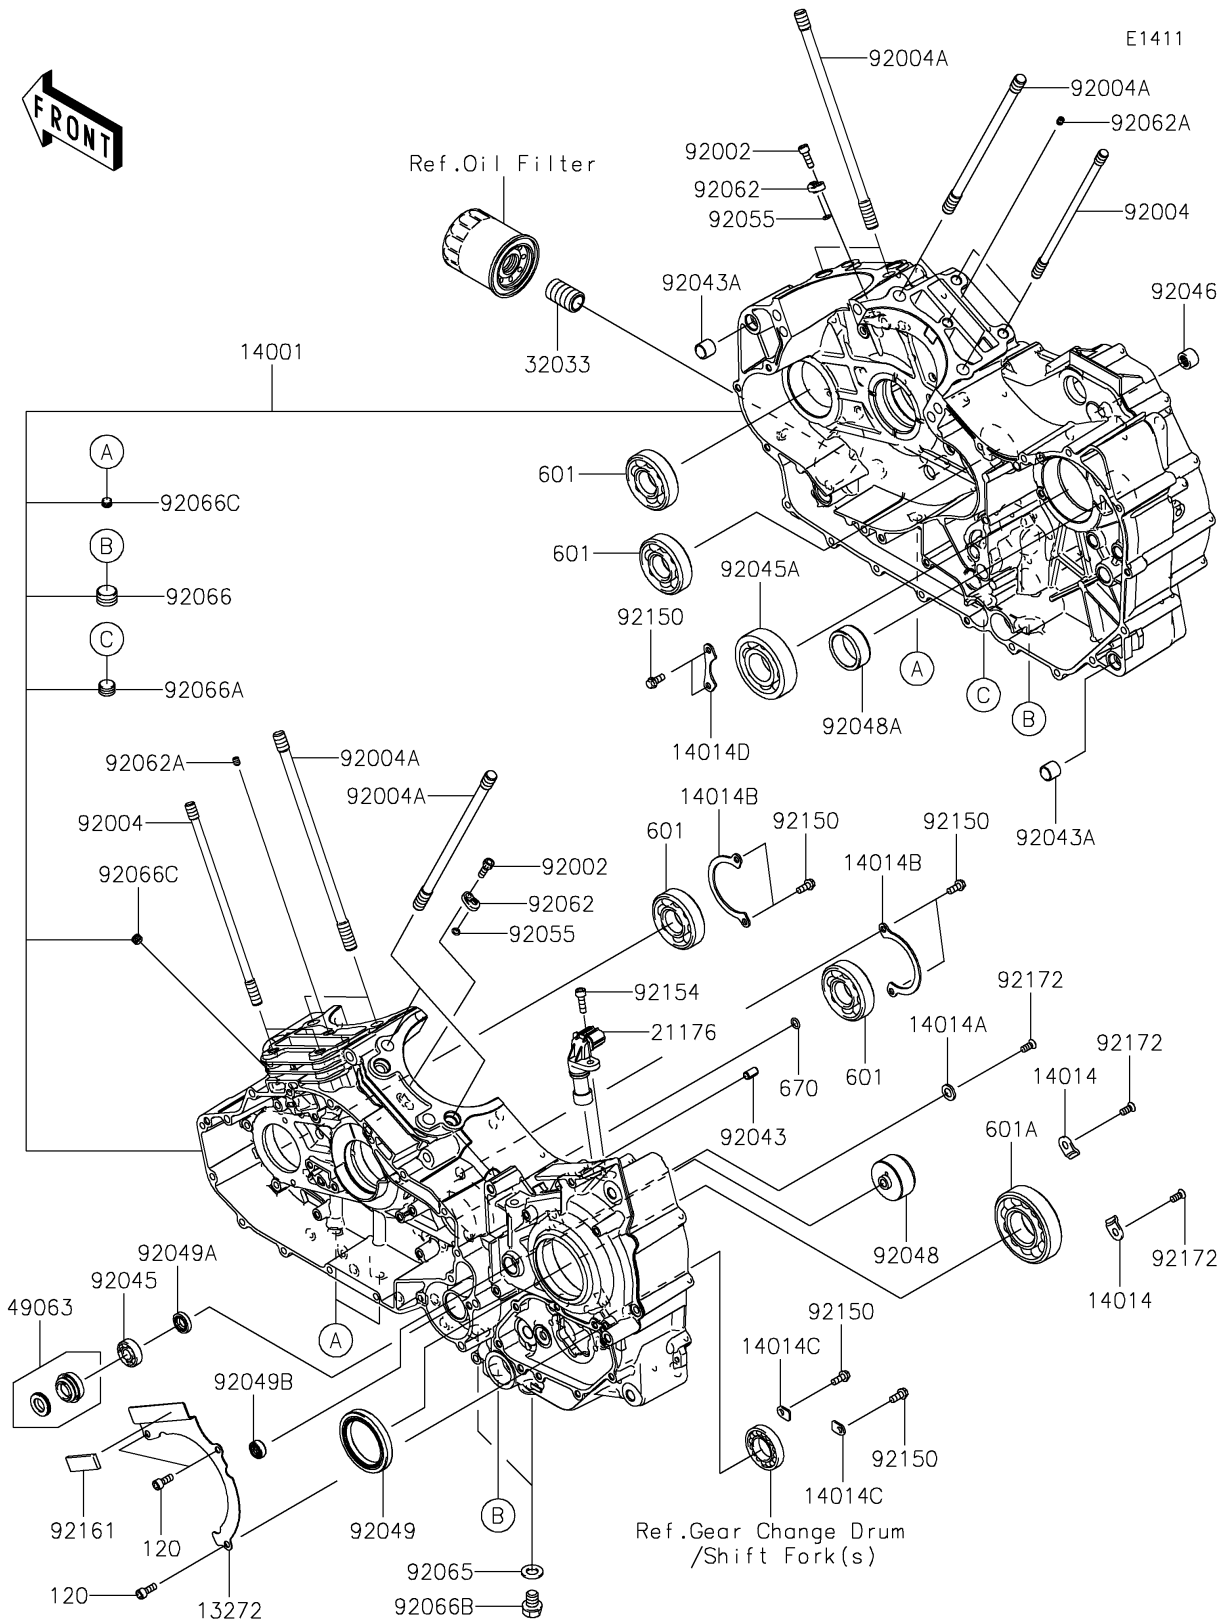

2024 VULCAN® 1700 VAQUERO® ABS

PARTS DIAGRAM

Crankcase

2024 VULCAN® 1700 VAQUERO® ABS

Kawasaki
Let the Good Times Roll®

PARTS LIST

Crankcase

ITEM NAME	PART NUMBER	QUANTITY
PLATE,EG OUTPUT (Ref # 13272)	13272-0319	1
SET-CRANKCASE (Ref # 14001)	14001-0134	1
PLATE-POSITION (Ref # 14014)	14014-0003	2
PLATE-POSITION,9.5X17X2.3 (Ref # 14014A)	14014-0019	1
PLATE-POSITION,BALANCER (Ref # 14014B)	14014-0033	2
PLATE-POSITION,CHANGE DRUM (Ref # 14014C)	14014-0034	2
PLATE-POSITION (Ref # 14014D)	14014-1084	1
SENSOR,SPEED (Ref # 21176)	21176-0042	1
PIPE,OIL FILTER (Ref # 32033)	32033-1535	1
SEAL-MECHANICAL (Ref # 49063)	49063-1055	1
BOLT,SOCKET,5X18 (Ref # 92002)	92002-1805	2
STUD,10X201 (Ref # 92004)	92004-0038	4
STUD,12X217 (Ref # 92004A)	92004-0039	8
PIN,6.2X8X14 (Ref # 92043)	92043-1263	1
PIN,13X16X14 (Ref # 92043A)	92043-1608	2
BEARING-BALL,6001JRXLLU/5K (Ref # 92045)	92045-1151	1
BEARING-BALL,6306SH2 (Ref # 92045A)	92045-1190	1
BEARING-NEEDLE,HK1212V11 (Ref # 92046)	92046-1292	1
RACE (Ref # 92048)	92048-0017	1
RACE (Ref # 92048A)	92048-1103	1
SEAL-OIL,50X68X9 (Ref # 92049)	92049-0107	1
SEAL-OIL,SC 12X22X5 (Ref # 92049A)	92049-1228	1
SEAL-OIL (Ref # 92049B)	92049-1566	1
RING-O,5.5X1.5 (Ref # 92055)	92055-1339	2
NOZZLE,OIL JET (Ref # 92062)	92062-0016	2
NOZZLE,6X8,YELLOW (Ref # 92062A)	92062-1080	2
GASKET,12X22X2 (Ref # 92065)	92065-097	2
PLUG,PT1/2X12.5 (Ref # 92066)	92066-0002	2
PLUG,PT3/8X10 (Ref # 92066A)	92066-0003	1

2024 VULCAN® 1700 VAQUERO® ABS

Kawasaki
Let the Good Times Roll®

PARTS LIST

Crankcase

ITEM NAME	PART NUMBER	QUANTITY
PLUG,12X15 (Ref # 92066B)	92066-0079	2
PLUG,PT1/8X7 (Ref # 92066C)	92066-0863	4
BOLT,6X14 (Ref # 92150)	92150-1916	8
BOLT,SOCKET,6X20 (Ref # 92154)	92154-1837	1
DAMPER (Ref # 92161)	92161-0124	1
SCREW,6X14 (Ref # 92172)	92172-0187	3
BOLT-SOCKET,6X16 (Ref # 120)	120CA0616	3
BEARING-BALL,#6305 (Ref # 601)	601A6305	4
BEARING-BALL (Ref # 601A)	601A6307	1
O RING,8MM (Ref # 670)	670D1508	1