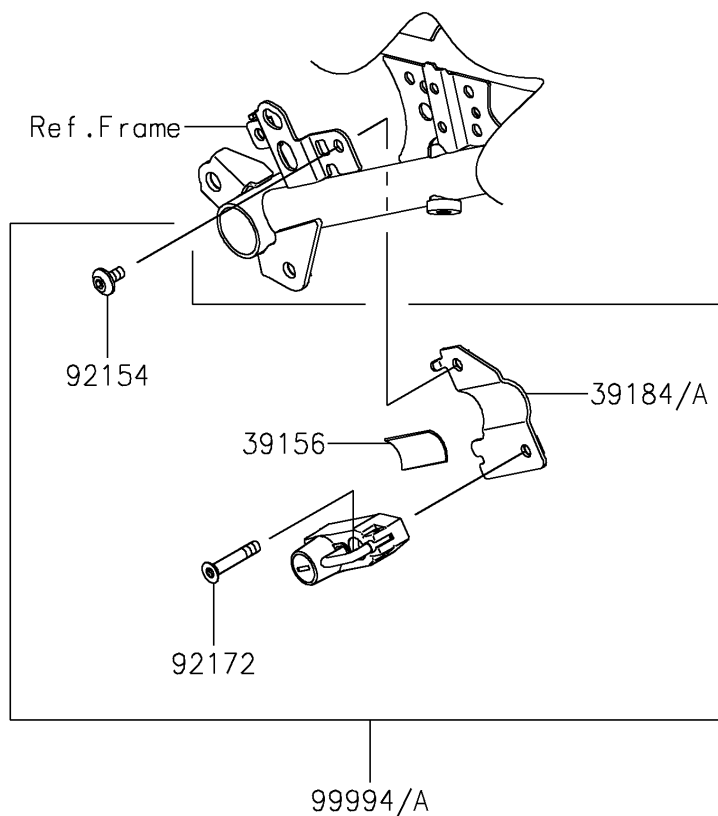

2021 Z400

PARTS DIAGRAM

Accessory(Helmet Lock)

F2910F

2021 Z400

PARTS LIST

Accessory(Helmet Lock)

ITEM NAME	PART NUMBER	QUANTITY
PAD,25X33X1 (Ref # 39156)	39156-2158	1
BRACKET-ASSY (Ref # 39184)	39184-0725	1
BOLT,SOCKET,6X12 (Ref # 92154)	92154-2355	1
SCREW,HEXLOBE,6X35 (Ref # 92172)	92172-0835	1
KIT-ACCESSORY,HELMET LOCK (Ref # 99994)	99994-1037	1