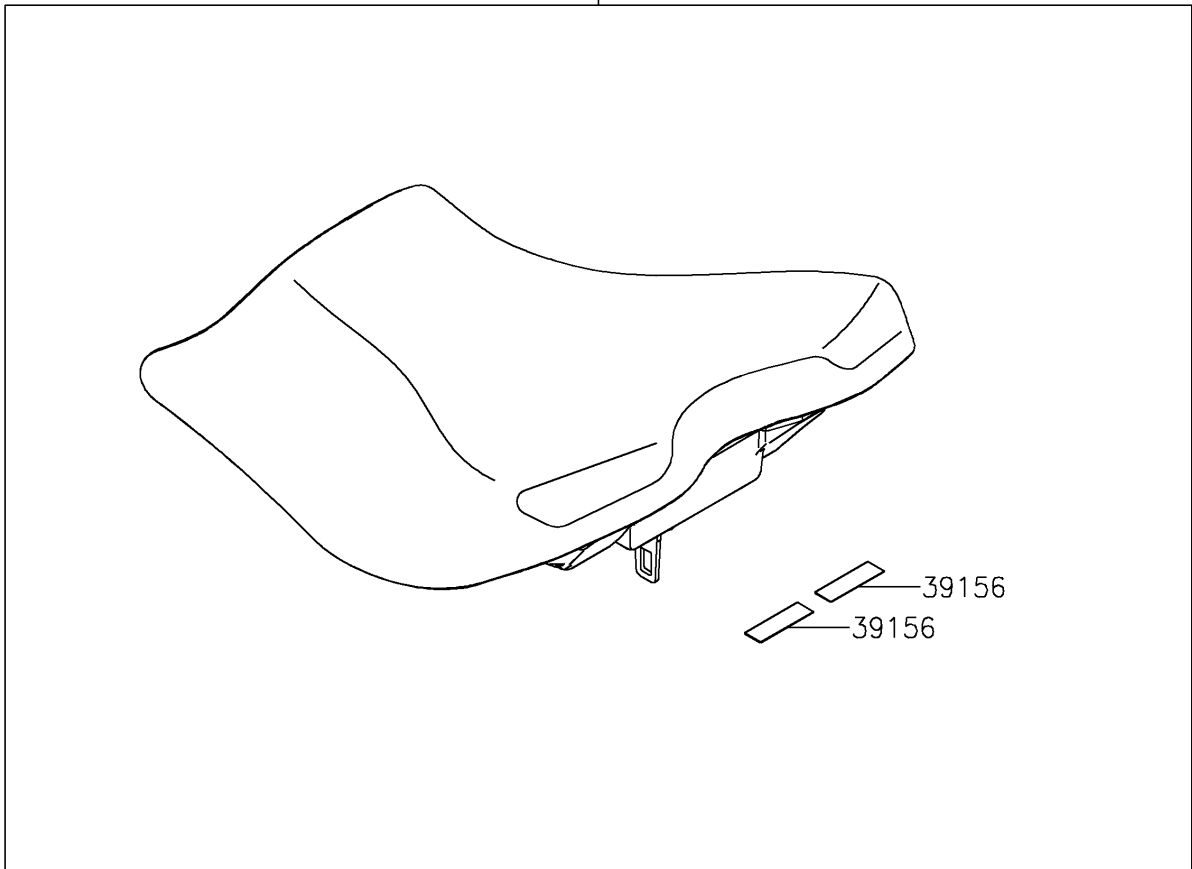

## PARTS DIAGRAM

Accessory(High Seat)

F2910E

99994/A

## PARTS LIST

### Accessory(High Seat)

**Kawasaki**

Let the Good Times Roll®

ITEM NAME	PART NUMBER	QUANTITY
PAD,12X40 (Ref # 39156)	39156-2323	2
HIGH SEAT (Ref # 99994A)	99994-1665	1