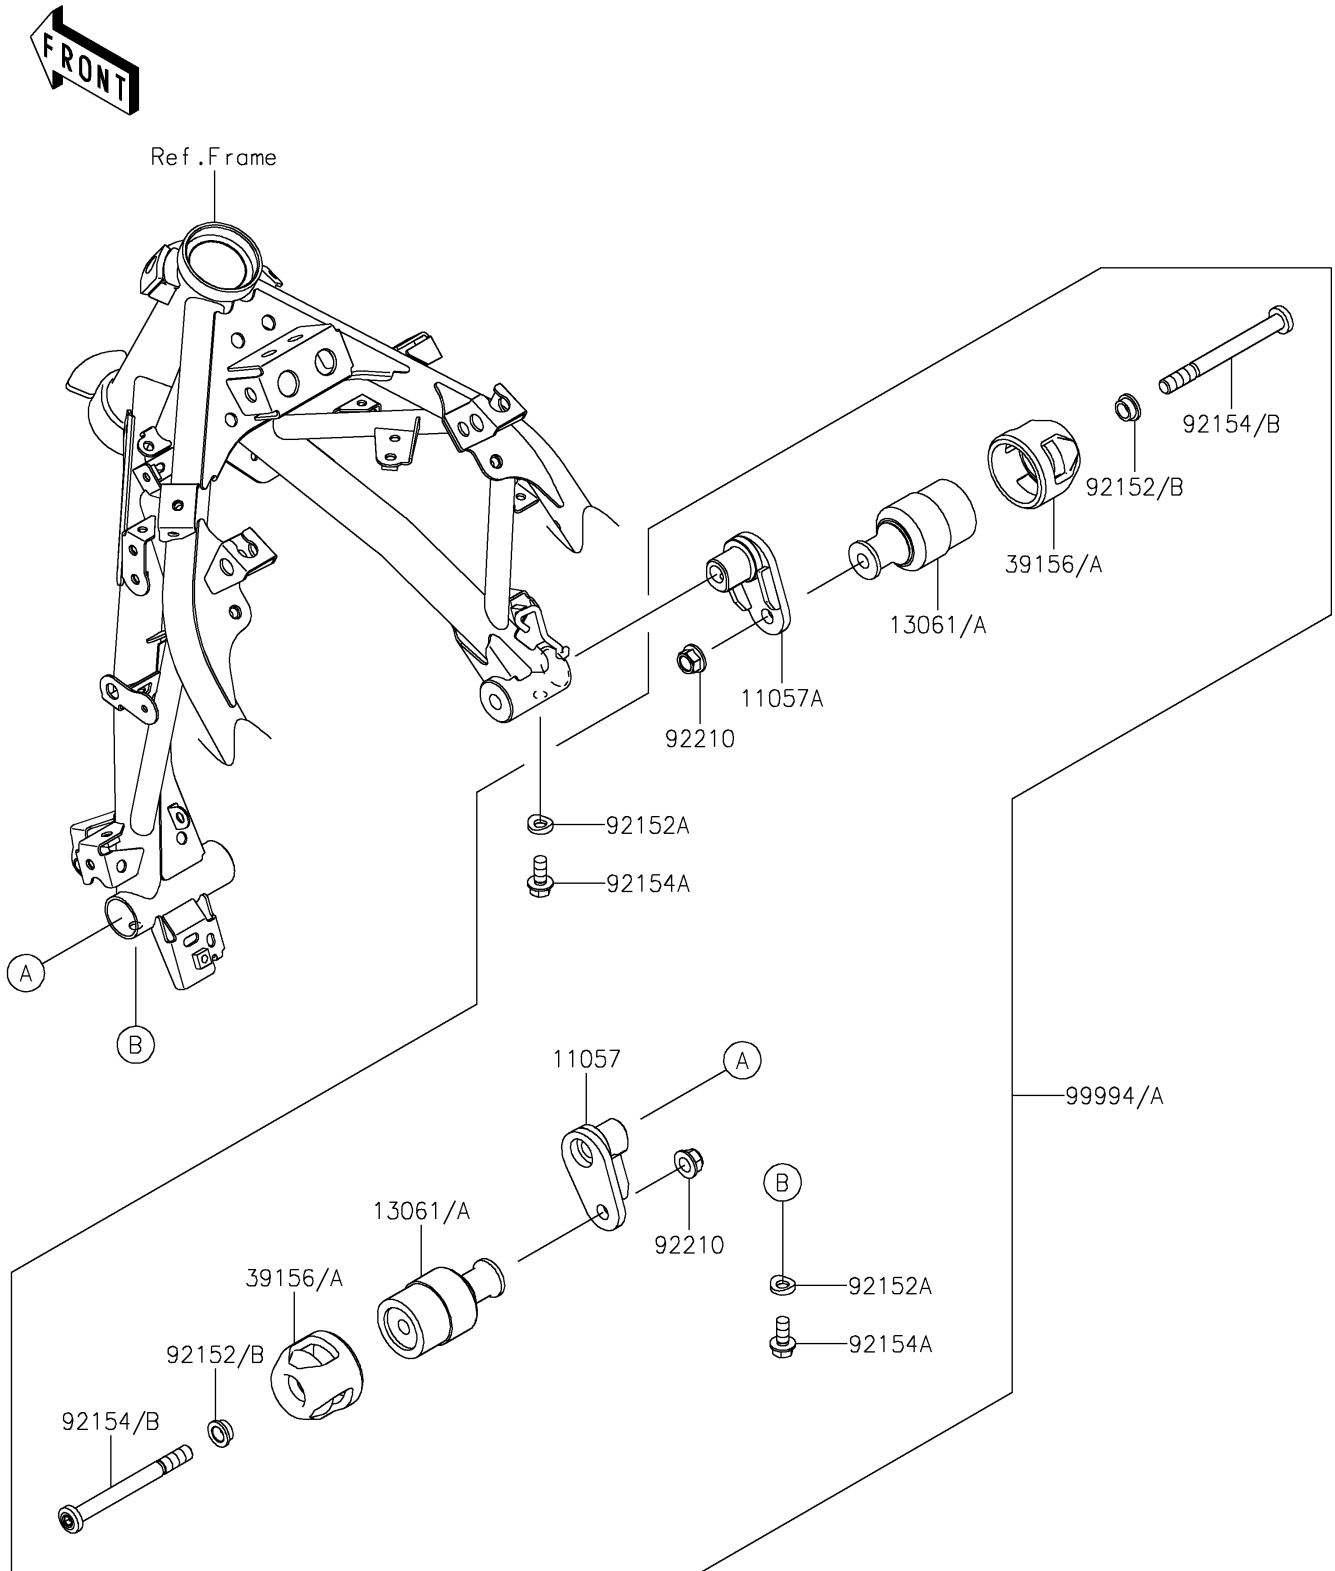

2021 Z400

PARTS DIAGRAM

Accessory(Slider)

F2910D

2021 Z400

PARTS LIST

Accessory(Slider)

ITEM NAME	PART NUMBER	QUANTITY
BRACKET,SLIDER,LH (Ref # 11057)	11057-2639	1
BRACKET,SLIDER,RH (Ref # 11057A)	11057-2642	1
BOSS (Ref # 13061)	13061-0782	2
PAD,SLIDER (Ref # 39156)	39156-1913	2
COLLAR,10.2X14X7 (Ref # 92152)	92152-2129	2
COLLAR,8.3X16 (Ref # 92152A)	92152-2423	2
BOLT,SOCKET,10X105 (Ref # 92154)	92154-1767	2
BOLT-FLANGED,8X14 (Ref # 92154A)	92154-3798	2
NUT,LOCK,FLANGED,10MM (Ref # 92210)	92210-1081	2
KIT-ACCESSORY,SLIDER (Ref # 99994)	99994-1287	1