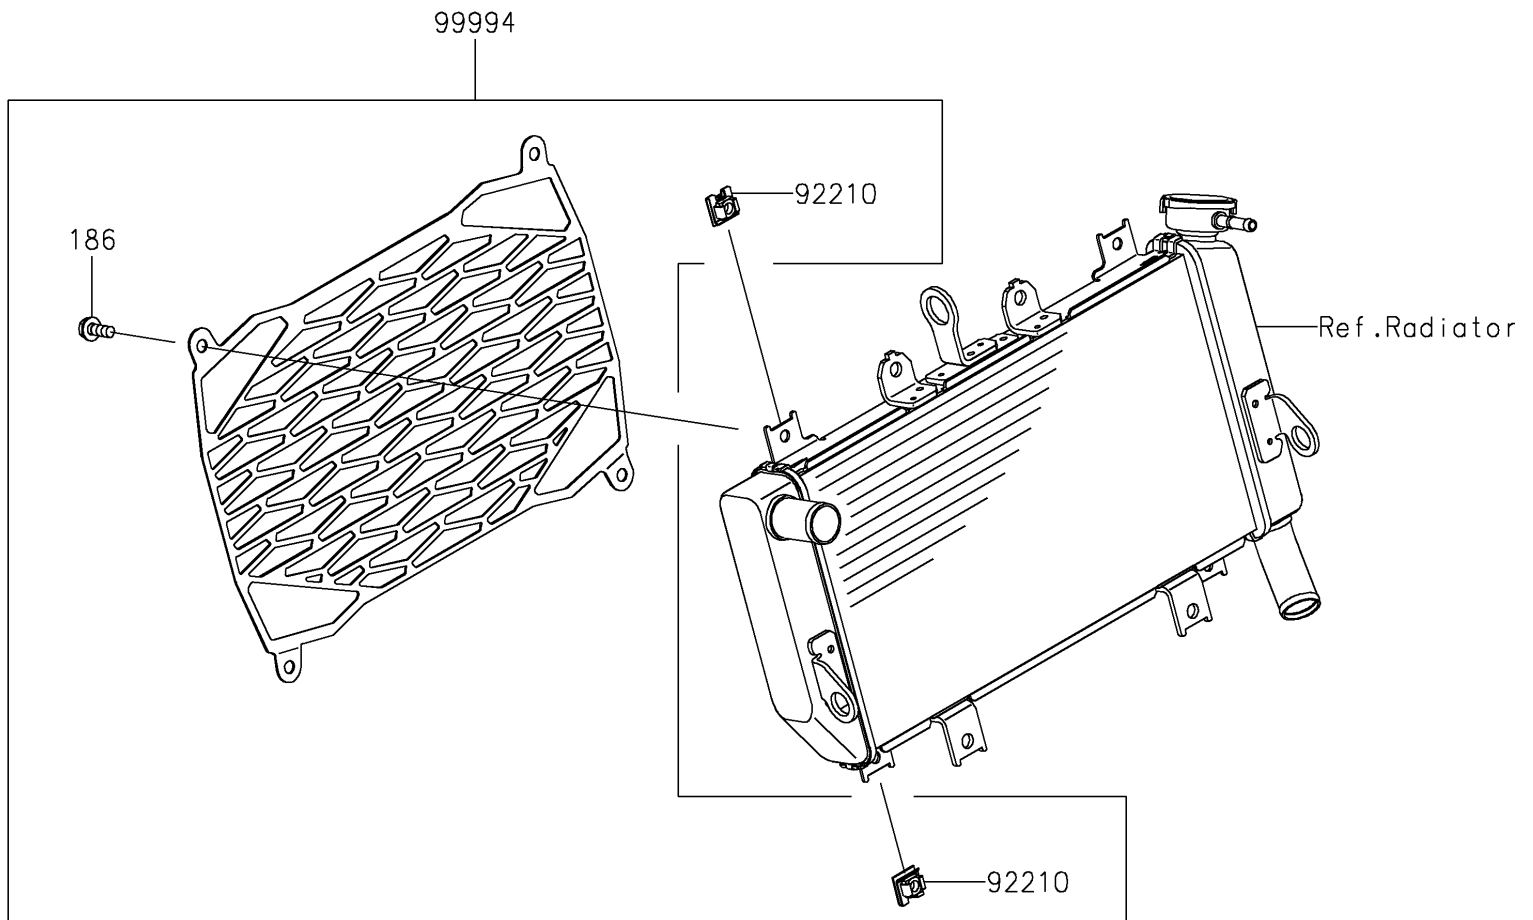

2021 Z400

PARTS DIAGRAM

Accessory(Radiator Screen)

F2910C

2021 Z400

PARTS LIST

Accessory(Radiator Screen)

| ITEM NAME | PART NUMBER | QUANTITY |
|---|-------------|----------|
| NUT,CLIP,6MM (Ref # 92210) | 92210-0867 | 4 |
| KIT-ACCESSORY,RADIATOR SCREEN (Ref # 99994) | 99994-1048 | 1 |
| BOLT-UPSET-WP (Ref # 186) | 186BA0616 | 4 |