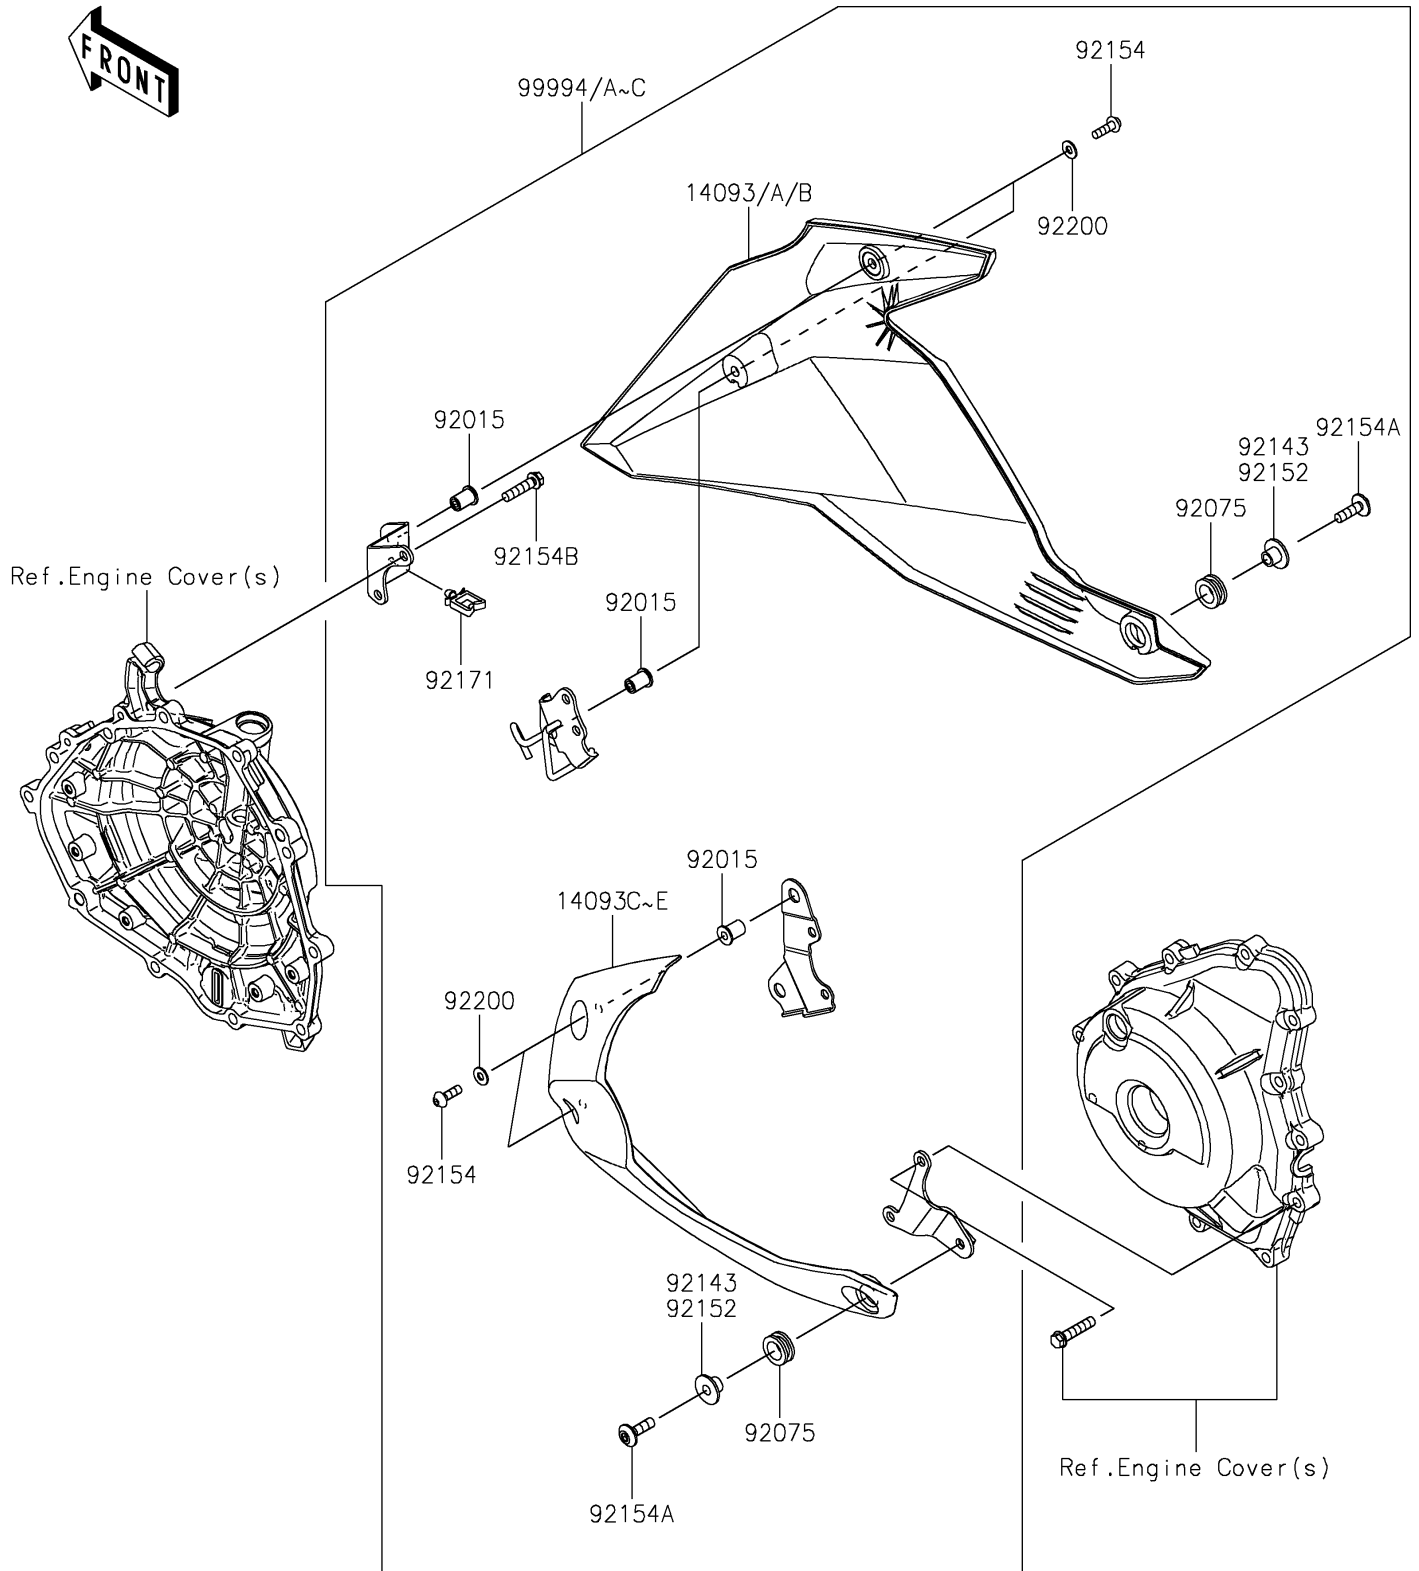

2021 Z400

PARTS DIAGRAM

Accessory(Lower Cowling)

F2910B

2021 Z400

PARTS LIST

Accessory(Lower Cowling)

ITEM NAME	PART NUMBER	QUANTITY
COVER,LWR,RH,M.F.S.BLACK (Ref # 14093A)	14093-0768-739	1
COVER,LWR,LH,M.F.S.BLACK (Ref # 14093D)	14093-0981-739	1
NUT,WELL,5MM (Ref # 92015)	92015-1757	4
DAMPER (Ref # 92075)	92075-1634	2
COLLAR,L=9.6 (Ref # 92143)	92143-1016	2
BOLT,SOCKET,5X16 (Ref # 92154)	92154-0209	4
BOLT,SOCKET,6X20 (Ref # 92154A)	92154-0918	2
BOLT,FLANGED,6X25 (Ref # 92154B)	92154-2734	1
CLAMP (Ref # 92171)	92171-0290	1
WASHER,5.2X12X1.0 (Ref # 92200)	92200-0784	4
LOWER COWLING,M.F.S.BLACK (Ref # 99994A)	99994-1131-739	1