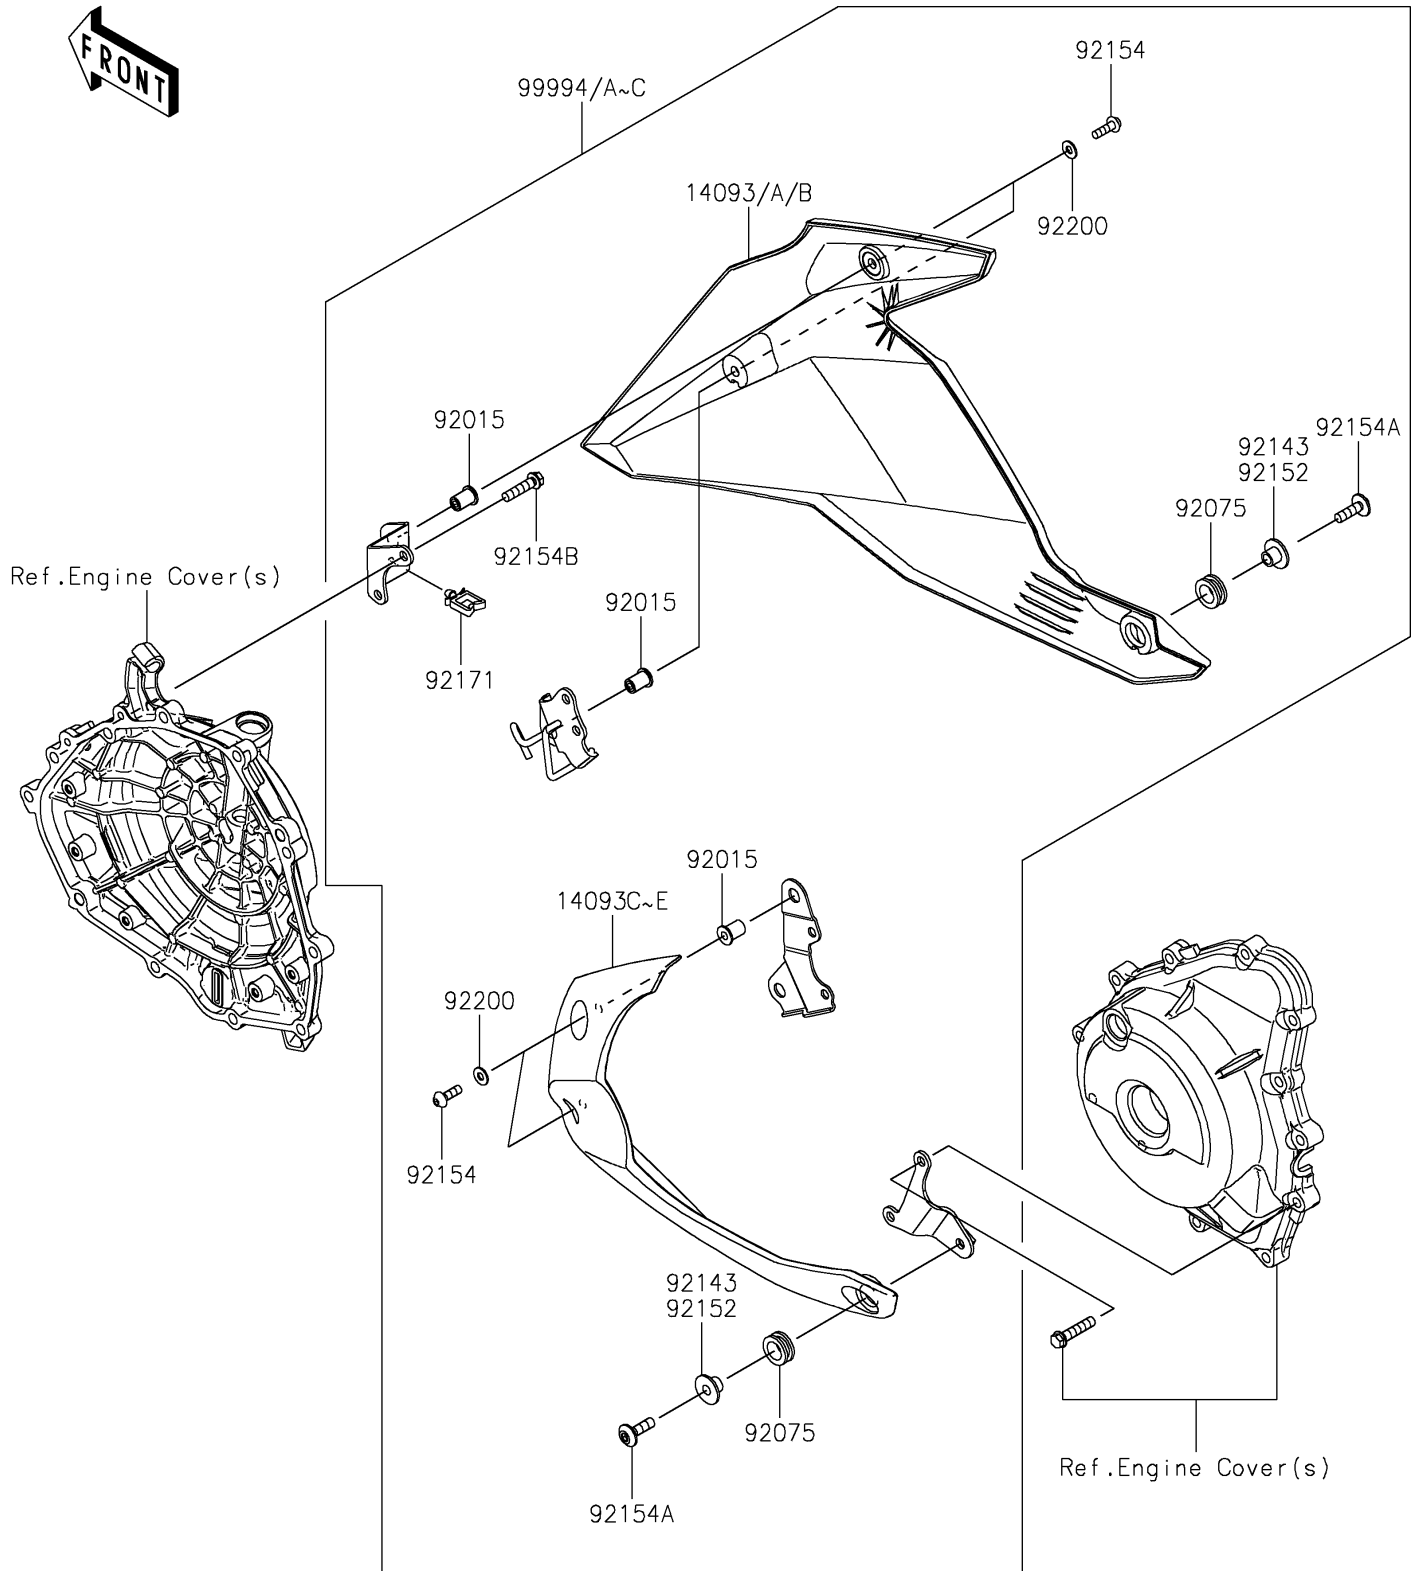

2021 Z400

PARTS DIAGRAM

Accessory(Lower Cowling)

F2910B

2021 Z400

PARTS LIST

Accessory(Lower Cowling)

ITEM NAME

PART NUMBER

QUANTITY
