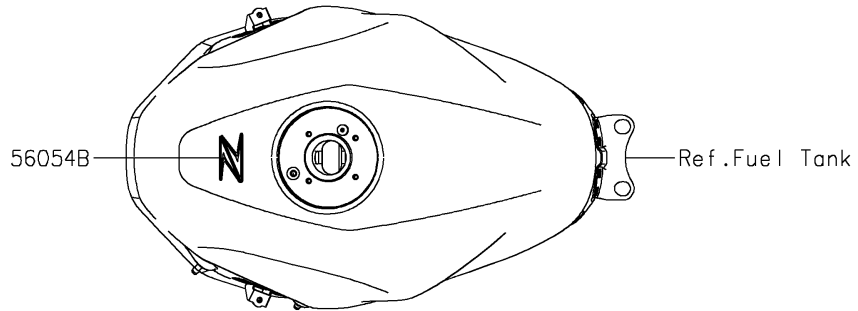

2022 Z400 ABS

PARTS DIAGRAM

Decals(White)(DNFNN-DPFNL)

F2861D

2022 Z400 ABS

PARTS LIST

Decals(White)(DNFNN-DPFNL)

ITEM NAME

PART NUMBER

QUANTITY
