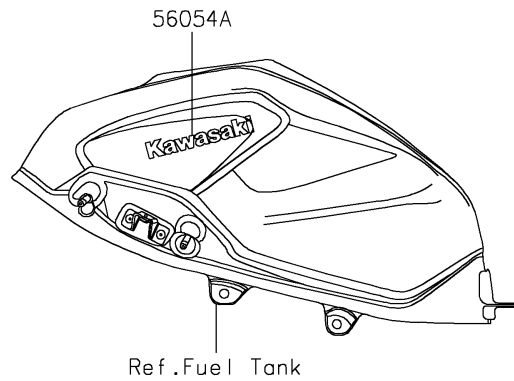

2022 Z400 ABS

PARTS DIAGRAM

Decals(White)(DNFNN-DPFNL)

F2861D

2022 Z400 ABS

PARTS LIST

Decals(White)(DNFNN-DPFNL)

ITEM NAME

PART NUMBER

QUANTITY
