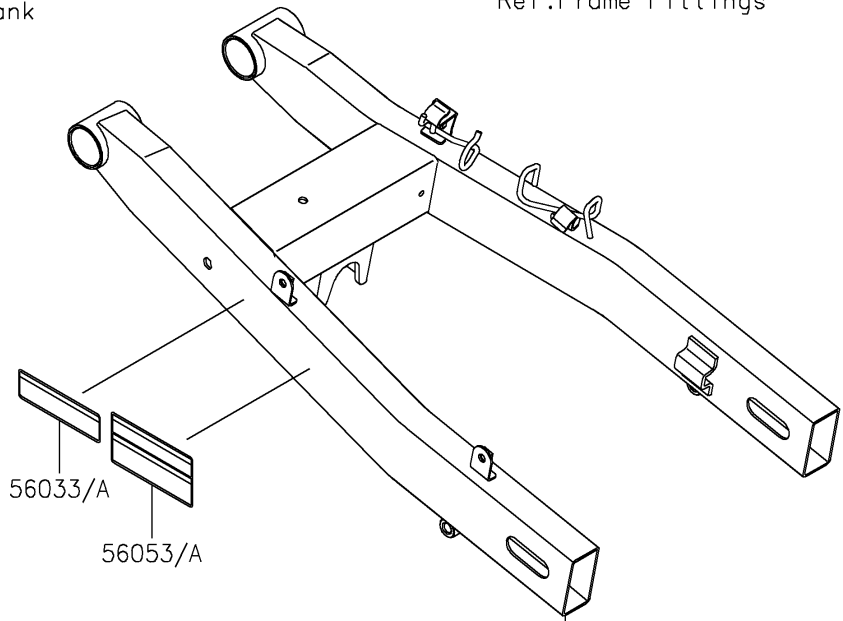

2023 Z400

PARTS DIAGRAM

Labels

F2860

Ref. Fuel Tank

Ref. Frame Fittings

56033/A

56053/A

Ref. Swingarm

2023 Z400

PARTS LIST

Labels

ITEM NAME	PART NUMBER	QUANTITY
LABEL-MANUAL,CHAIN (Ref # 56033)	56033-0850	1
LABEL-MANUAL,CHAIN (Ref # 56033A)	56033-0853	1
LABEL-SPECIFICATION,TIRE&LOAD (Ref # 56053)	56053-1580	1
LABEL-SPECIFICATION,TIRE&LOAD (Ref # 56053A)	56053-1583	1
LABEL-WARNING,EVAPO (Ref # 56071)	56071-0158	1
LABEL-CERTIFICATION (Ref # 59465)	59465-1871	1