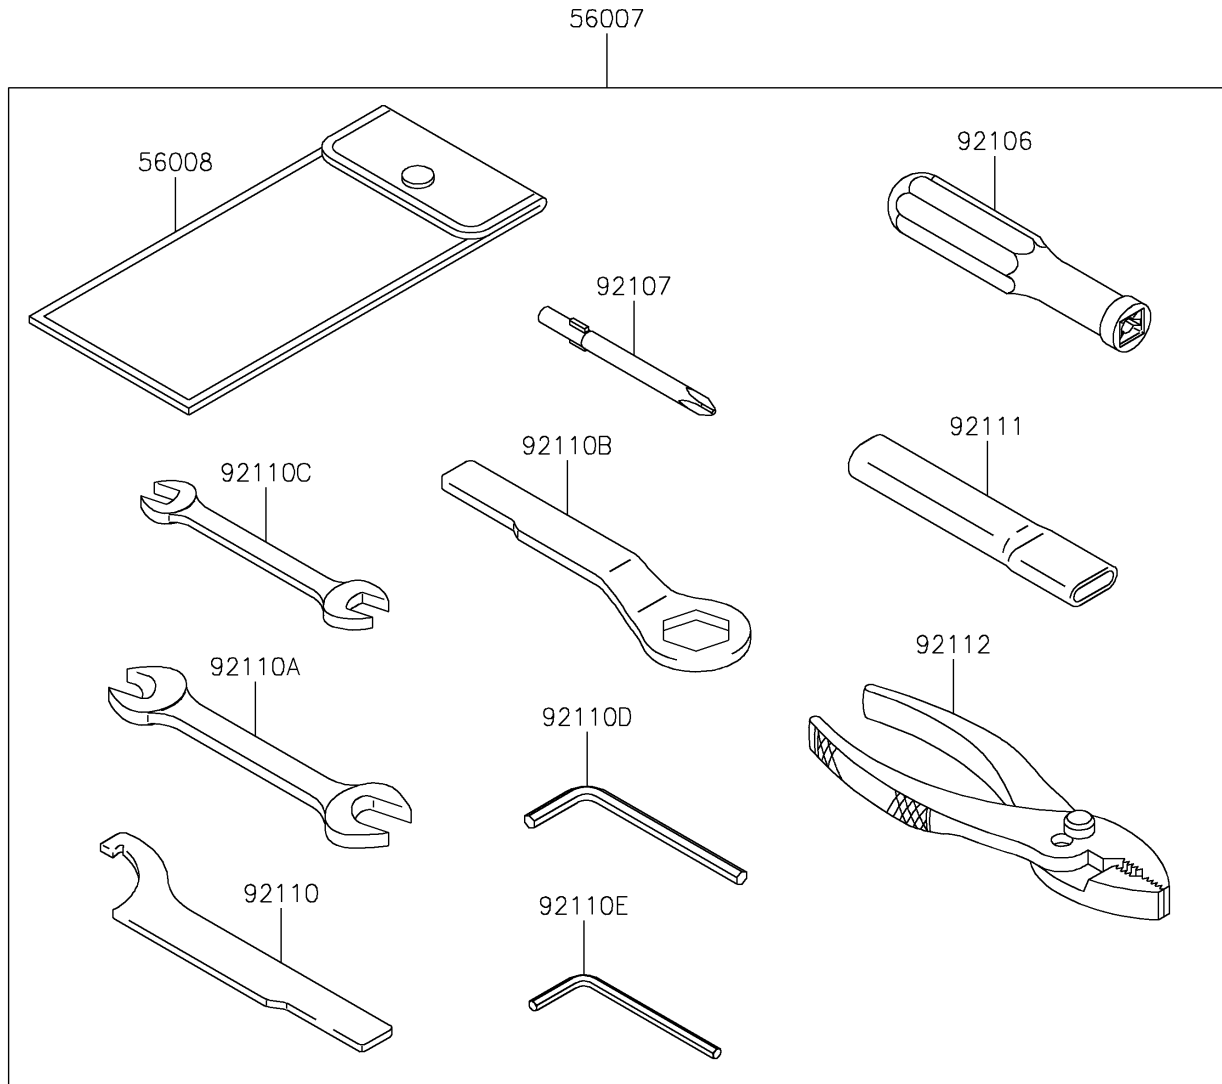

2022 Z400 ABS

PARTS DIAGRAM

Owner's Tools(DMFNN-DNFNL)

F2810

2022 Z400 ABS

PARTS LIST

Owner's Tools(DMFNN-DNFNL)

Kawasaki

Let the Good Times Roll®

ITEM NAME

PART NUMBER

QUANTITY
