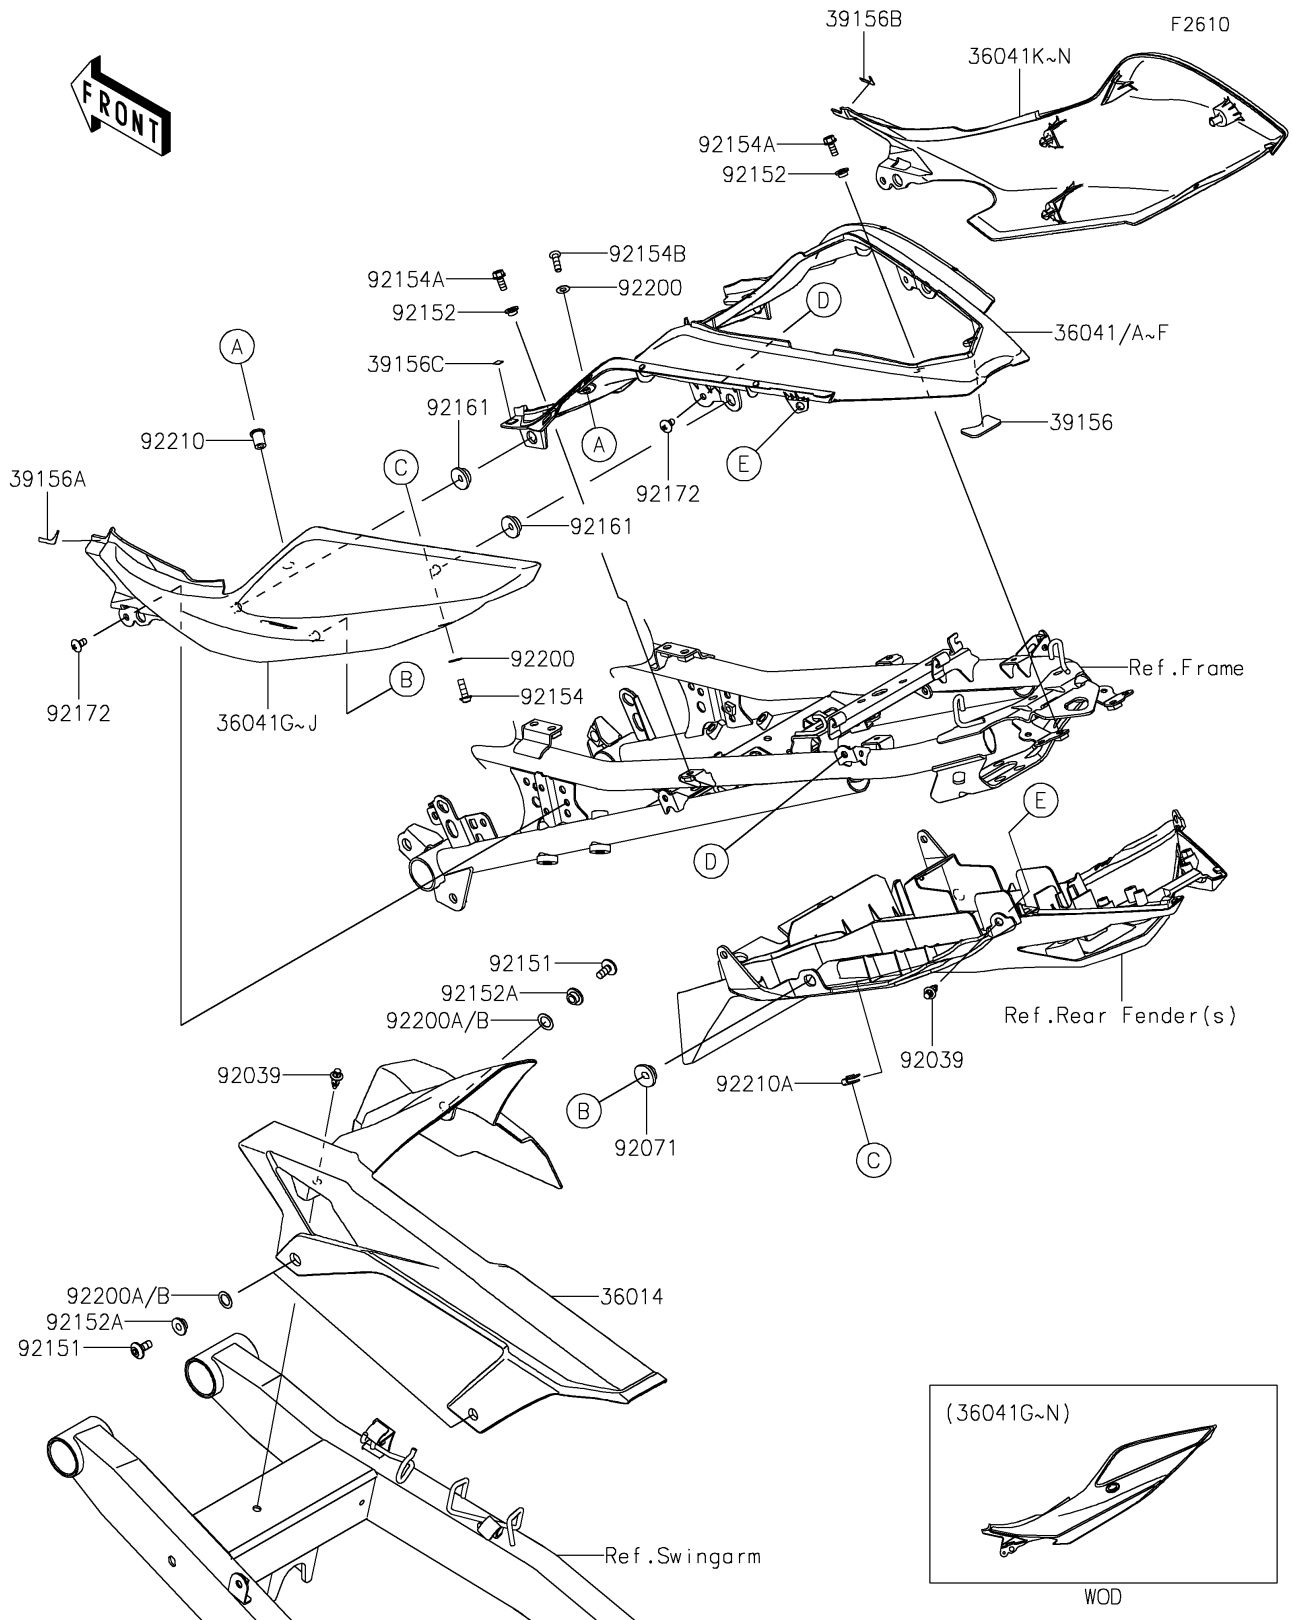

2024 Z400

PARTS DIAGRAM

Side Covers/Chain Cover

2024 Z400

PARTS LIST

Side Covers/Chain Cover

ITEM NAME	PART NUMBER	QUANTITY
CASE-CHAIN (Ref # 36014)	36014-0571	1
COVER-TAIL,CNT,M.M.G.GRAY (Ref # 36041C)	36041-0036-68P	1
COVER-TAIL,CNT,EBONY (Ref # 36041E)	36041-0036-H8	1
COVER-TAIL,LH,M.S.BLACK (Ref # 36041G)	36041-0037-660	1
COVER-TAIL,LH,EBONY (Ref # 36041J)	36041-0037-H8	1
COVER-TAIL,RH,M.S.BLACK (Ref # 36041K)	36041-0038-660	1
COVER-TAIL,RH,EBONY (Ref # 36041N)	36041-0038-H8	1
PAD,19.4X34X2 (Ref # 39156)	39156-2218	1
PAD,TAIL COVER,FR,LH (Ref # 39156A)	39156-2298	1
PAD,TAIL COVER,FR,RH (Ref # 39156B)	39156-2299	1
PAD,5X13 (Ref # 39156C)	39156-2300	2
RIVET (Ref # 92039)	92039-0060	3
GROMMET,20X24X7.5 (Ref # 92071)	92071-0766	2
BOLT,SOCKET,6X14 (Ref # 92151)	92151-1654	3
COLLAR,6X8X4.5 (Ref # 92152)	92152-2395	4
COLLAR,6.5X10X5.9 (Ref # 92152A)	92152-2486	3
BOLT,SOCKET,5X16 (Ref # 92154)	92154-0209	2
BOLT,FLANGED,5X12 (Ref # 92154A)	92154-2893	4
BOLT,SOCKET,5X16 (Ref # 92154B)	92154-3837	2
DAMPER (Ref # 92161)	92161-1531	4
SCREW,5X10 (Ref # 92172)	92172-1090	4
WASHER,NYLONE,5.3X11.5X0.5 (Ref # 92200)	92200-0006	4
WASHER,10.4X15.9X0.5 (Ref # 92200B)	92200-2525	3
NUT,WELL,5MM (Ref # 92210)	92210-0498	2
NUT (Ref # 92210A)	92210-0571	2