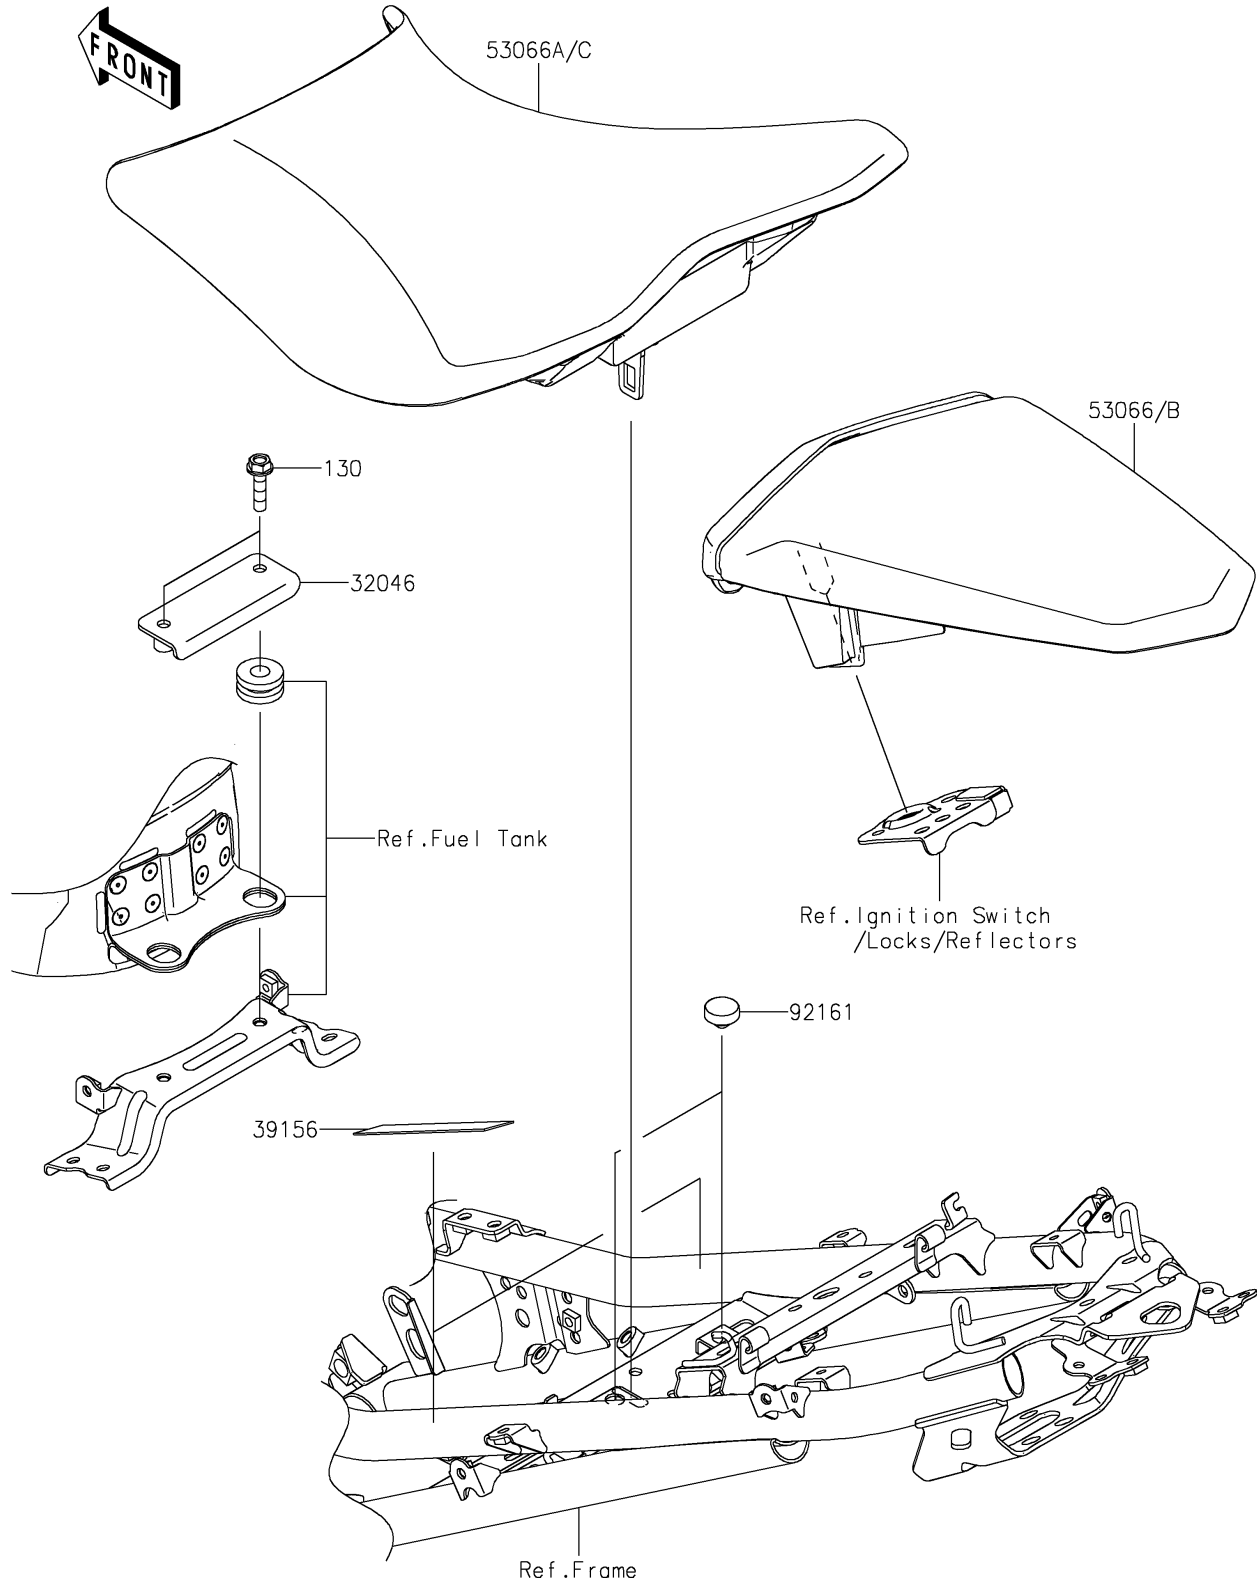

2021 Z400

PARTS DIAGRAM

Seat

F2510

2021 Z400

PARTS LIST

Seat

ITEM NAME	PART NUMBER	QUANTITY
BRACKET-SEAT (Ref # 32046)	32046-0423	1
PAD,35X75X1 (Ref # 39156)	39156-2383	2
SEAT-ASSY,RR,BLACK+BLK (Ref # 53066B)	53066-0800-12Y	1
SEAT-ASSY,FR,BLACK (Ref # 53066C)	53066-0801-MA	1
DAMPER,9.5X18X6 (Ref # 92161)	92161-1473	2
BOLT-FLANGED,6X25 (Ref # 130)	130CC0625	2