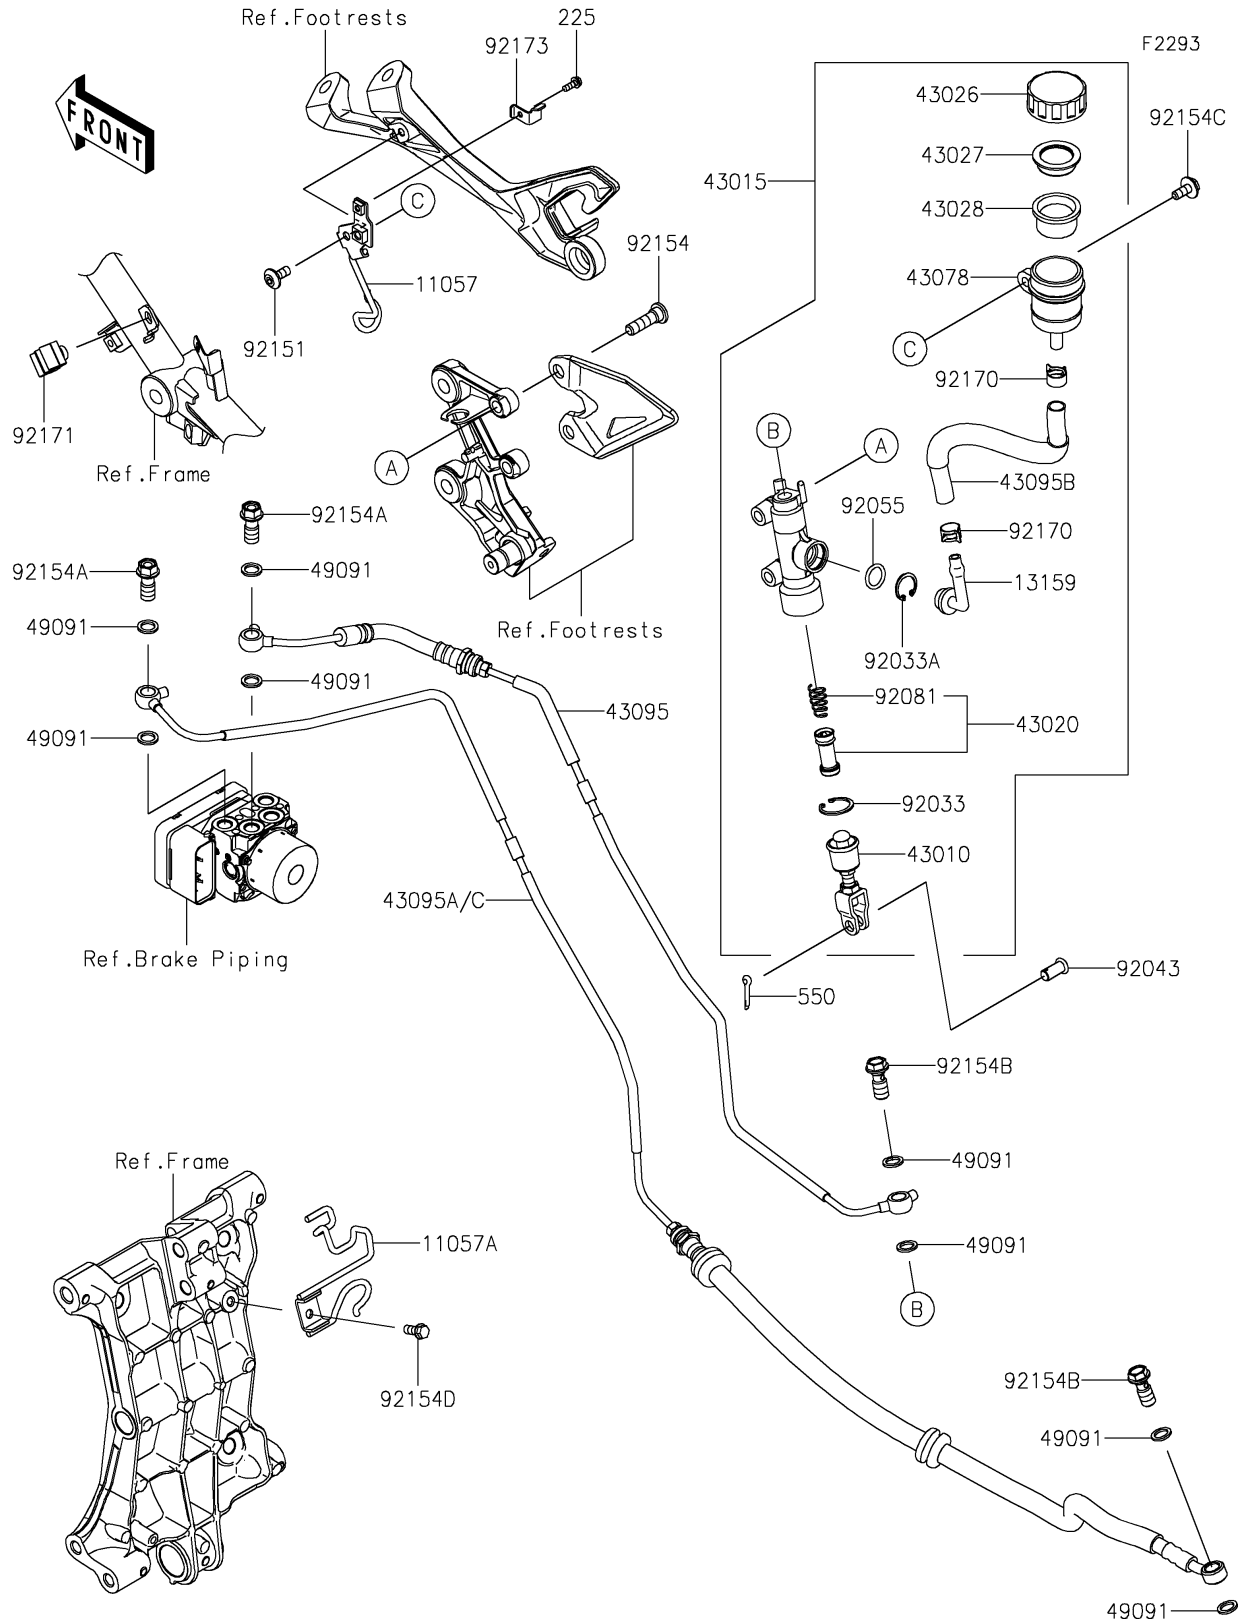

2021 Z400

PARTS DIAGRAM

Rear Master Cylinder

2021 Z400

PARTS LIST

Rear Master Cylinder

ITEM NAME	PART NUMBER	QUANTITY
BRACKET,RR RESERVOIR (Ref # 11057)	11057-1101	1
BRACKET,PIVOT BRACKET (Ref # 11057A)	11057-1103	1
CONNECTOR (Ref # 13159)	13159-1056	1
ROD-ASSY-BRAKE (Ref # 43010)	43010-0022	1
CYLINDER-ASSY-MASTER,RR (Ref # 43015)	43015-0667	1
PISTON-COMP-BRAKE (Ref # 43020)	43020-0023	1
CAP-BRAKE (Ref # 43026)	43026-0009	1
PLATE-DIAPHRAGM (Ref # 43027)	43027-1053	1
DIAPHRAGM (Ref # 43028)	43028-1065	1
RESERVOIR (Ref # 43078)	43078-0040	1
HOSE-BRAKE,RR M/CYLINDER-HU (Ref # 43095)	43095-1489	1
HOSE-BRAKE,HU-RR CALIPER (Ref # 43095A)	43095-1490	1
HOSE-BRAKE,RR RESERVOIR (Ref # 43095B)	43095-1495	1
WASHER-SEAL,10.1X14.5X1.5 (Ref # 49091)	49091-0001	8
RING-SNAP,20.9X24.6X1.2 (Ref # 92033)	92033-0079	1
RING-SNAP,20.5MM (Ref # 92033A)	92033-1186	1
PIN (Ref # 92043)	92043-0904	1
RING-O,14.8X2.4 (Ref # 92055)	92055-0741	1
SPRING,MASTER CYLINDER (Ref # 92081)	92081-1737	1
BOLT,SOCKET,6X14 (Ref # 92151)	92151-1654	1
BOLT,SOCKET,8X30 (Ref # 92154)	92154-0843	2
BOLT,BANJO,10X22 (Ref # 92154A)	92154-1138	2
BOLT,BANJO,10X23 (Ref # 92154B)	92154-1712	2
BOLT,UPSET-WP,6X16 (Ref # 92154C)	92154-2244	1
BOLT,6X14 (Ref # 92154D)	92154-4129	1
CLAMP,HOSE (Ref # 92170)	92170-1091	2
CLAMP (Ref # 92171)	92171-0818	1
CLAMP,RESERVOIR TANK CAP (Ref # 92173)	92173-0028	1
SCREW-PAN-WSP-CROS,4X12 (Ref # 225)	225AB0412	1

2021 Z400

PARTS LIST

Rear Master Cylinder

ITEM NAME	PART NUMBER	QUANTITY
PIN-COTTER,2.0X15 (Ref # 550)	550AA2015	1