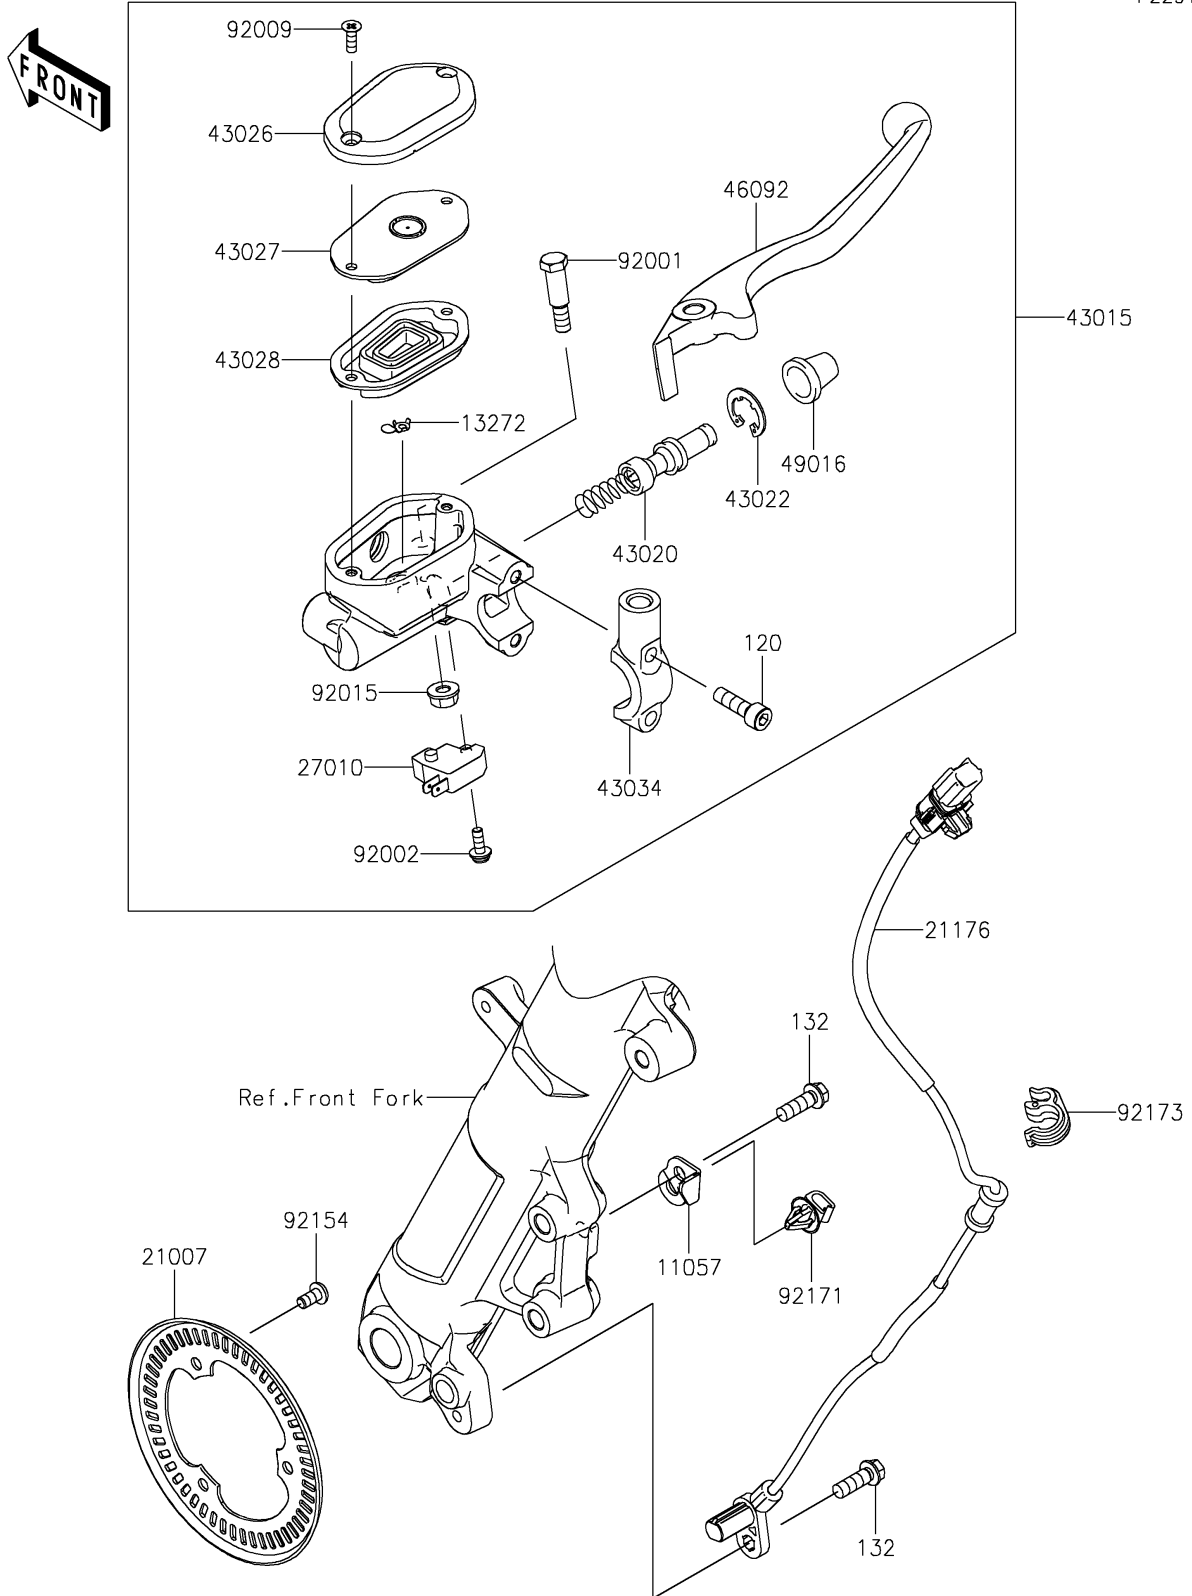

2024 Z400

PARTS DIAGRAM

Front Master Cylinder

F2291

2024 Z400

PARTS LIST

Front Master Cylinder

ITEM NAME	PART NUMBER	QUANTITY
BRACKET,SENSOR (Ref # 11057)	11057-1099	1
PLATE (Ref # 13272)	13272-0573	1
ROTOR,SENSOR,FR (Ref # 21007)	21007-0671	1
SENSOR,SPEED,FR (Ref # 21176)	21176-0886	1
SWITCH,BRAKE (Ref # 27010)	27010-0762	1
CYLINDER-ASSY-MASTER,FR (Ref # 43015)	43015-0715	1
PISTON-COMP-BRAKE (Ref # 43020)	43020-0022	1
STOPPER-BRAKE,PISTON (Ref # 43022)	43022-1010	1
CAP-BRAKE (Ref # 43026)	43026-0026	1
PLATE-DIAPHRAGM (Ref # 43027)	43027-0010	1
DIAPHRAGM (Ref # 43028)	43028-0022	1
HOLDER-BRAKE (Ref # 43034)	43034-0145	1
LEVER-GRIP,FRONT BRAKE (Ref # 46092)	46092-0028	1
COVER-SEAL,MASTER CYLINDER (Ref # 49016)	49016-1044	1
BOLT,FRONT BRAKE LEVER (Ref # 92001)	92001-1728	1
BOLT,SCREW,4X12 (Ref # 92002)	92002-1323	1
SCREW,4MM (Ref # 92009)	92009-1458	2
NUT,FLANGED,6MM,BLACK (Ref # 92015)	92015-1233	1
BOLT,SOCKET,5X10 (Ref # 92154)	92154-2801	3
CLAMP (Ref # 92171)	92171-0640	1
CLAMP,HOSE&SENSOR LINE (Ref # 92173)	92173-1613	1
BOLT-SOCKET,6X20 (Ref # 120)	120CB0620	2
BOLT-FLANGED-SMALL,6X18 (Ref # 132)	132BC0618	2