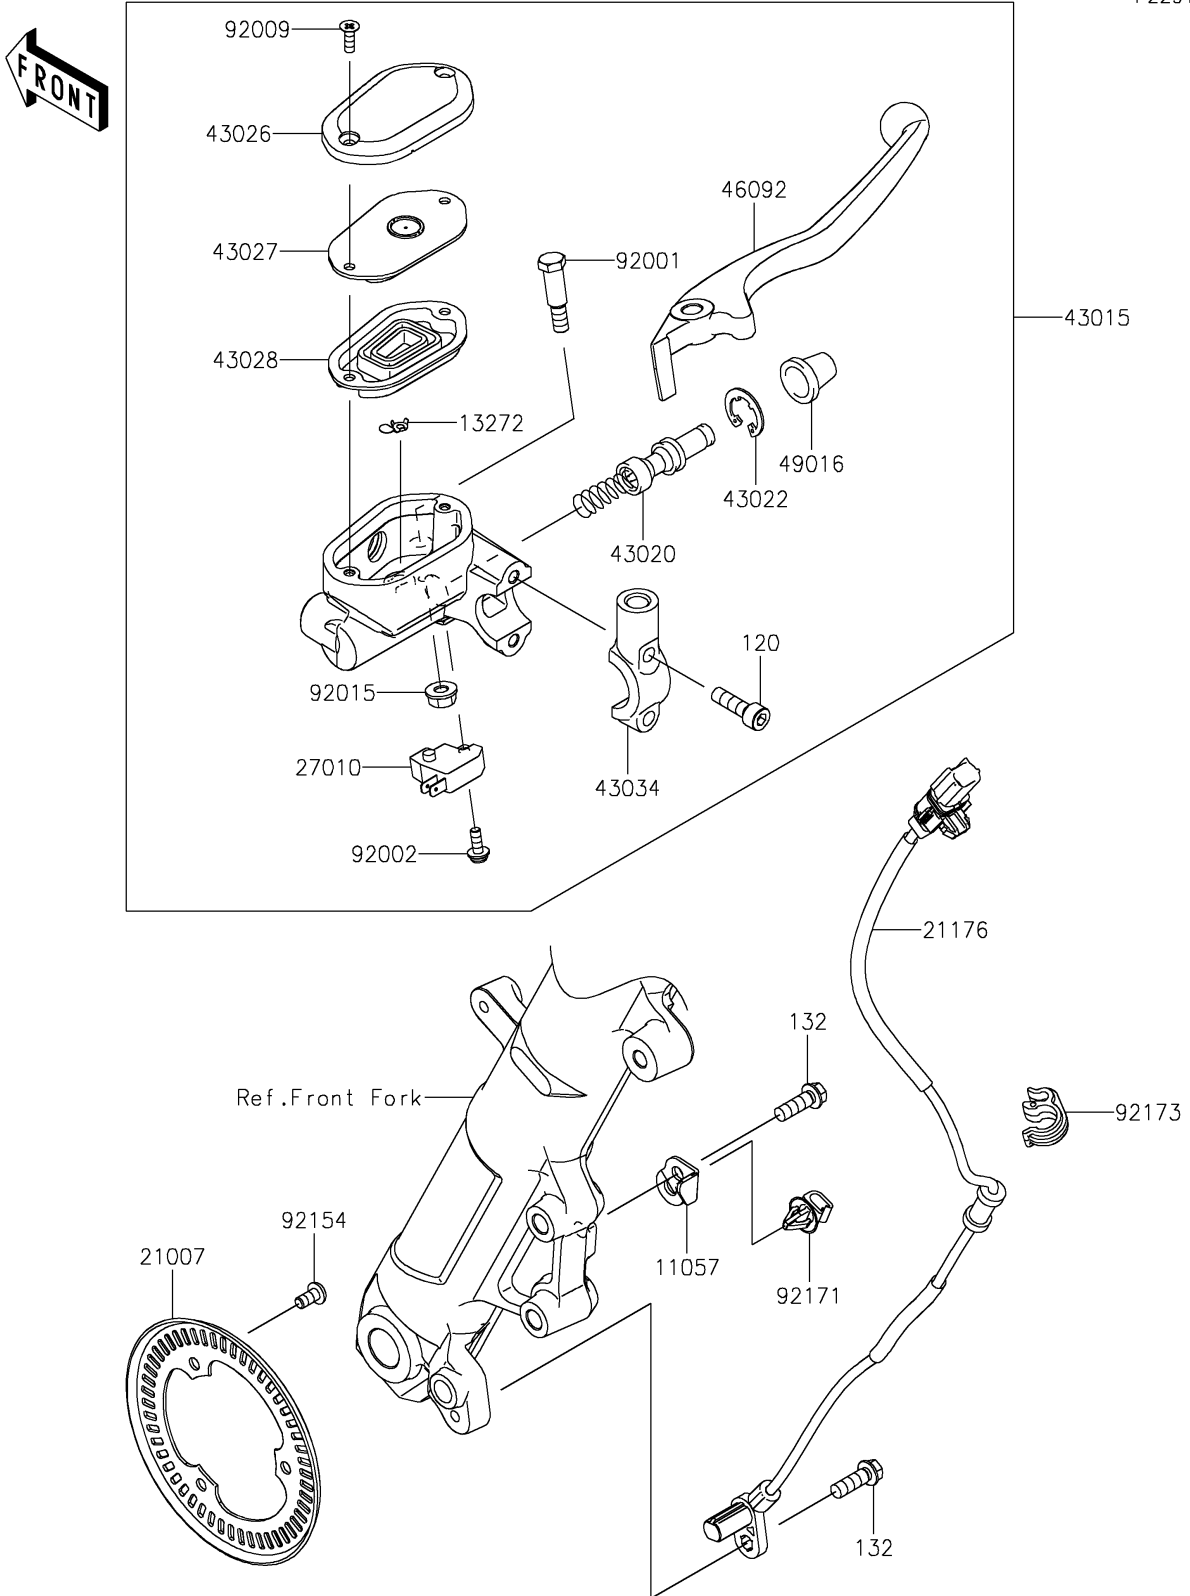

2021 Z400

PARTS DIAGRAM

Front Master Cylinder

F2291

2021 Z400

PARTS LIST

Front Master Cylinder

ITEM NAME	PART NUMBER	QUANTITY
BRACKET,SENSOR (Ref # 11057)	11057-1099	1
PLATE (Ref # 13272)	13272-0573	1
ROTOR,SENSOR,FR (Ref # 21007)	21007-0671	1
SENSOR,SPEED,FR (Ref # 21176)	21176-0886	1
SWITCH,BRAKE (Ref # 27010)	27010-0762	1
CYLINDER-ASSY-MASTER,FR (Ref # 43015)	43015-0715	1
PISTON-COMP-BRAKE (Ref # 43020)	43020-0022	1
STOPPER-BRAKE,PISTON (Ref # 43022)	43022-1010	1
CAP-BRAKE (Ref # 43026)	43026-0026	1
PLATE-DIAPHRAGM (Ref # 43027)	43027-0010	1
DIAPHRAGM (Ref # 43028)	43028-0022	1
HOLDER-BRAKE (Ref # 43034)	43034-0145	1
LEVER-GRIP,FRONT BRAKE (Ref # 46092)	46092-0028	1
COVER-SEAL,MASTER CYLINDER (Ref # 49016)	49016-1044	1
BOLT,FRONT BRAKE LEVER (Ref # 92001)	92001-1728	1
BOLT,SCREW,4X12 (Ref # 92002)	92002-1323	1
SCREW,4MM (Ref # 92009)	92009-1458	2
NUT,FLANGED,6MM,BLACK (Ref # 92015)	92015-1233	1
BOLT,SOCKET,5X10 (Ref # 92154)	92154-2801	3
CLAMP (Ref # 92171)	92171-0640	1
CLAMP,HOSE&SENSOR LINE (Ref # 92173)	92173-1613	1
BOLT-SOCKET,6X20 (Ref # 120)	120CB0620	2
BOLT-FLANGED-SMALL,6X18 (Ref # 132)	132BC0618	2