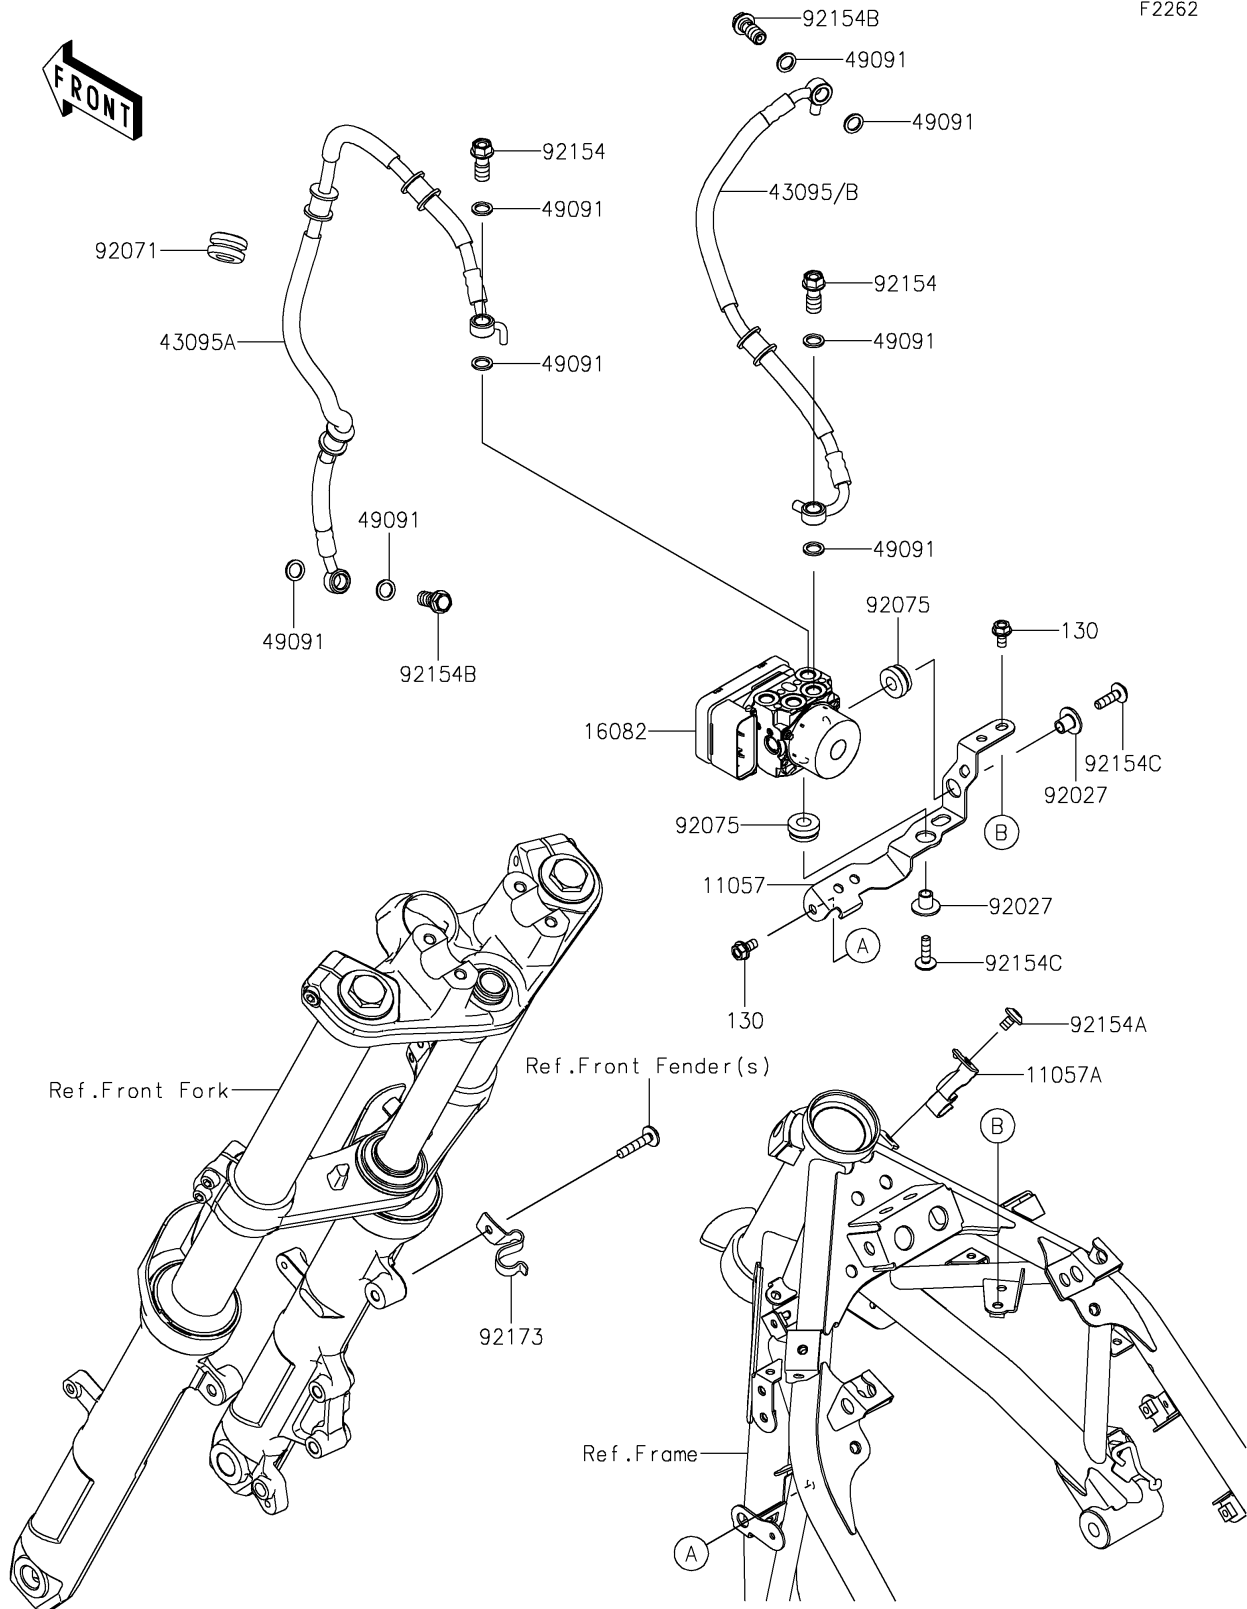

2021 Z400

PARTS DIAGRAM

Brake Piping

F2262

2021 Z400

PARTS LIST

Brake Piping

ITEM NAME	PART NUMBER	QUANTITY
BRACKET,ABS UNIT (Ref # 11057)	11057-1098	1
BRACKET (Ref # 11057A)	11057-1100	1
PUMP-ASSY-OIL (Ref # 16082)	16082-0889	1
HOSE-BRAKE,HU-FR M/CYLINDER (Ref # 43095)	43095-1580	1
HOSE-BRAKE,HU-FR CALIPER (Ref # 43095A)	43095-1581	1
WASHER-SEAL,10.1X14.5X1.5 (Ref # 49091)	49091-0001	8
COLLAR,FLANGED,L=12.1,BLACK (Ref # 92027)	92027-1651	2
GROMMET,12.2X26X16 (Ref # 92071)	92071-0785	1
DAMPER (Ref # 92075)	92075-277	2
BOLT,BANJO,10X22 (Ref # 92154)	92154-1138	2
BOLT,SOCKET,6X10 (Ref # 92154A)	92154-1693	1
BOLT,BANJO,10X23 (Ref # 92154B)	92154-1712	2
BOLT,SOCKET,6X22 (Ref # 92154C)	92154-2302	2
CLAMP,FR FENDER,RH (Ref # 92173)	92173-2435	1
BOLT-FLANGED,6X12 (Ref # 130)	130BB0612	2