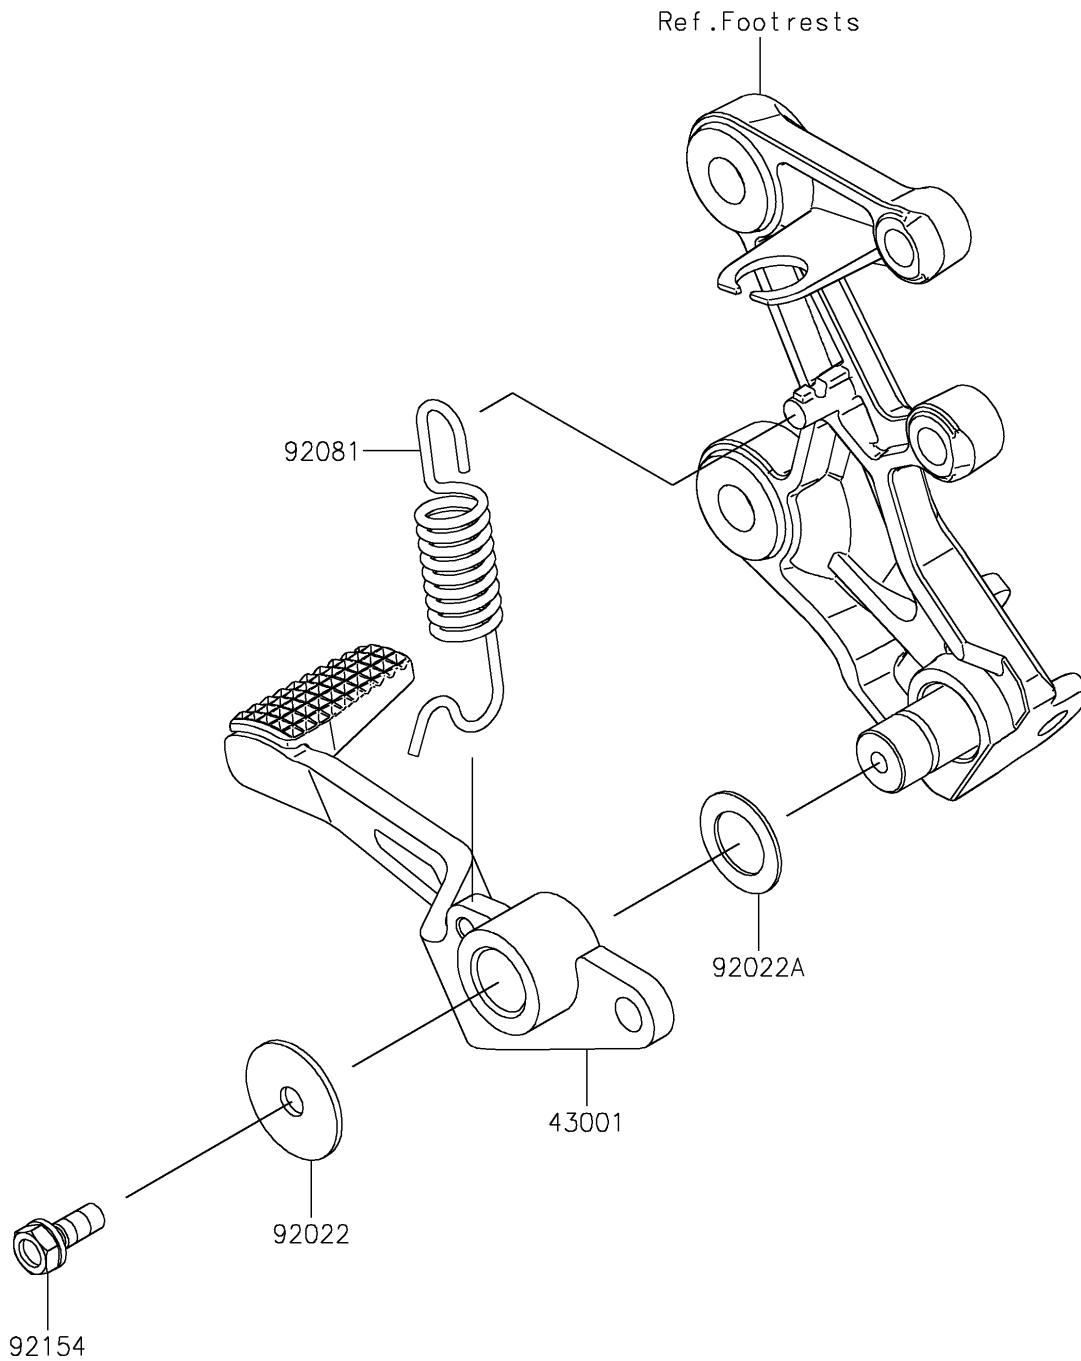

2024 Z400

PARTS DIAGRAM

Brake Pedal/Torque Link

F2260

2024 Z400

PARTS LIST

Brake Pedal/Torque Link

ITEM NAME	PART NUMBER	QUANTITY
LEVER-BRAKE,RR (Ref # 43001)	43001-0756	1
WASHER,7X28X1.6 (Ref # 92022)	92022-1282	1
WASHER,15.3X24X1 (Ref # 92022A)	92022-326	1
SPRING,BRAKE PEDAL (Ref # 92081)	92081-1833	1
BOLT,UPSET-WS,6X16 (Ref # 92154)	92154-0935	1