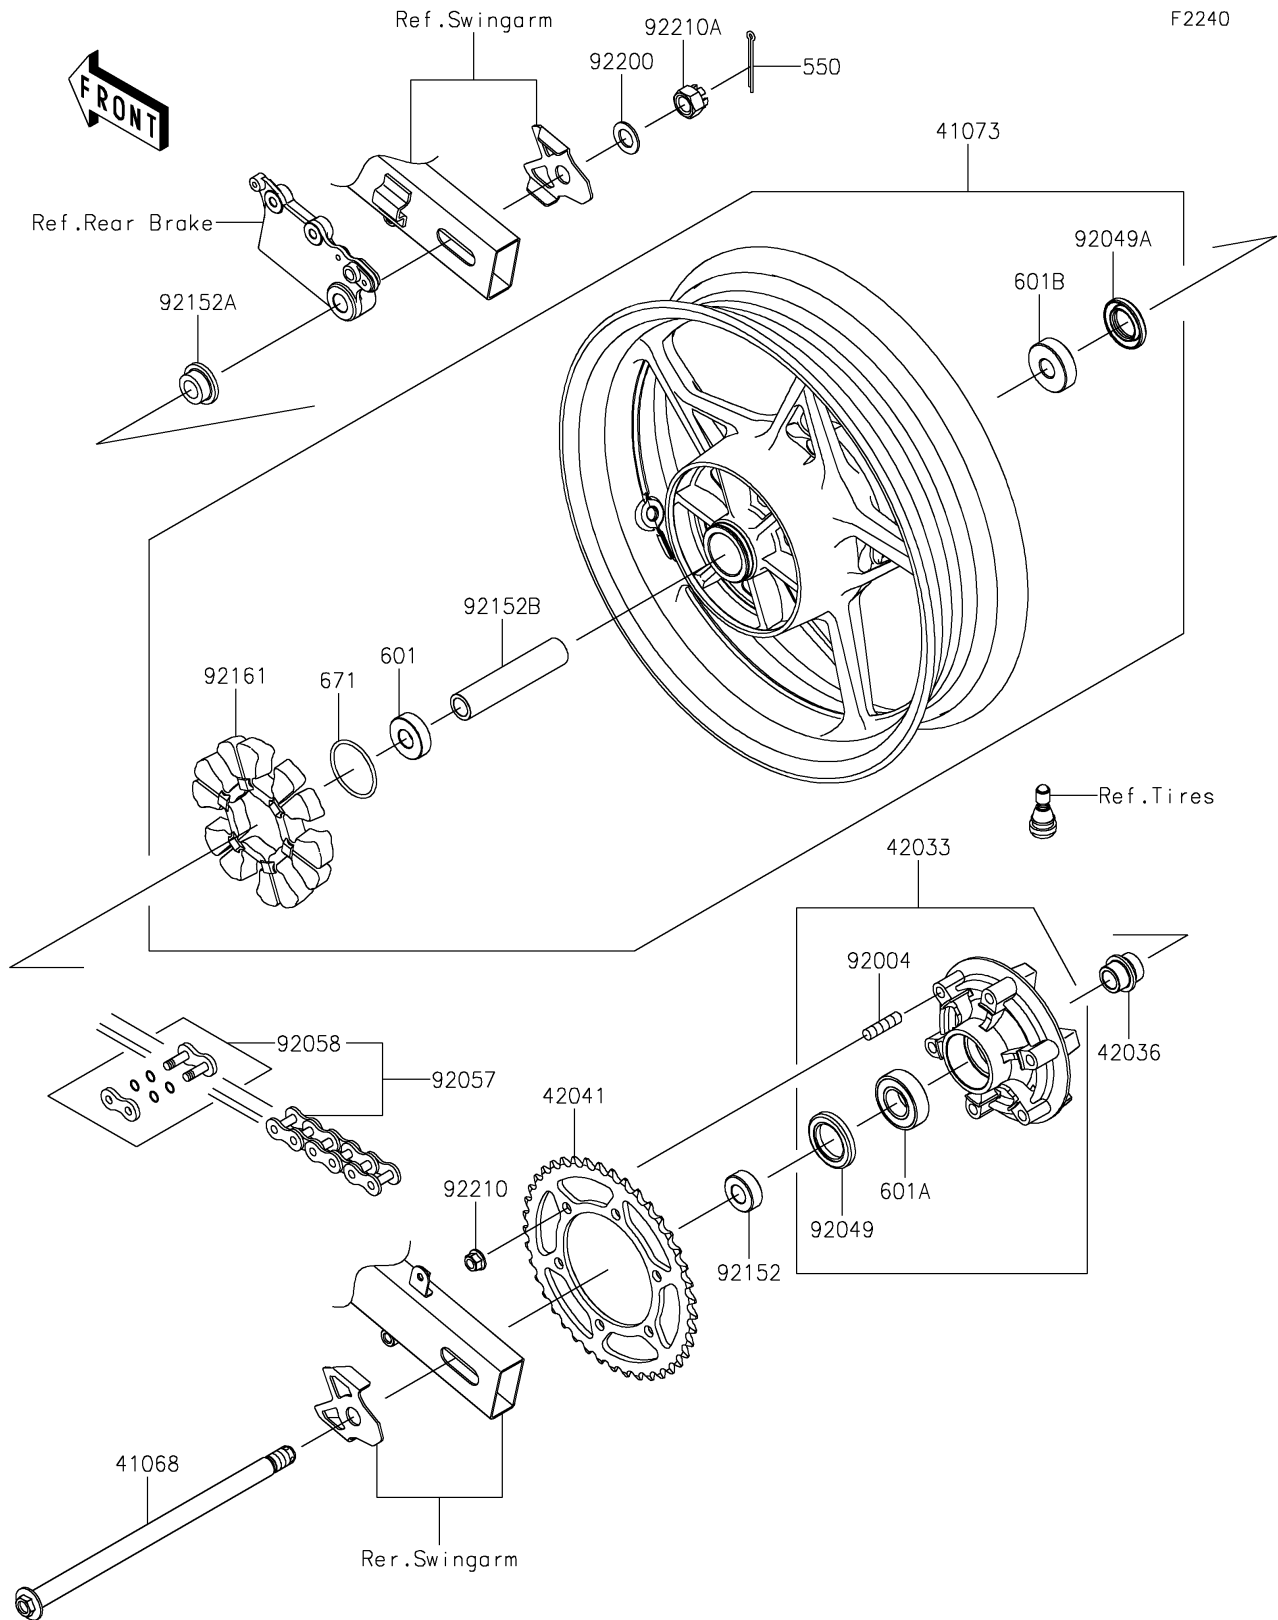

## PARTS DIAGRAM

### Rear Wheel/Chain

## PARTS LIST

### Rear Wheel/Chain

ITEM NAME	PART NUMBER	QUANTITY
AXLE,RR (Ref # 41068)	41068-0644	1
WHEEL-ASSY,RR,G.BLACK (Ref # 41073)	41073-0753-QT	1
COUPLING-ASSY,RR HUB (Ref # 42033)	42033-0574	1
SLEEVE,RR HUB,L=30 (Ref # 42036)	42036-1055	1
SPROCKET-HUB,41T (Ref # 42041)	42041-0162	1
STUD,10X19 (Ref # 92004)	92004-0048	6
SEAL-OIL,35X52X7 (Ref # 92049)	92049-0730	1
SEAL-OIL,27X47X7 (Ref # 92049A)	92049-0802	1
CHAIN,DRIVE,EK520SR-O2X106L (Ref # 92057)	92057-0019	1
JOINT-CHAIN,DRIVE (Ref # 92058)	92058-1102	1
COLLAR,17X35X13 (Ref # 92152)	92152-0843	1
COLLAR,17X28(38)X15 (Ref # 92152A)	92152-0844	1
COLLAR,17.2X25X121 (Ref # 92152B)	92152-2387	1
DAMPER,RR HUB SHOCK (Ref # 92161)	92161-0700	1
WASHER,17.3X30X2 (Ref # 92200)	92200-1916	1
NUT,LOCK,FLANGED,10MM (Ref # 92210)	92210-1139	6
NUT,CASTLE,16X19 (Ref # 92210A)	92210-1585	1
PIN-COTTER,4.0X35 (Ref # 550)	550AA4035	1
BEARING-BALL,#6203UUC3 (Ref # 601)	601B6203UU	1
BEARING-BALL,#6205G (Ref # 601A)	601B6205G	1
BEARING-BALL,6303LLUC3/2ASU68 (Ref # 601B)	601B6303UU	1
O RING,50MM (Ref # 671)	671B2550	1