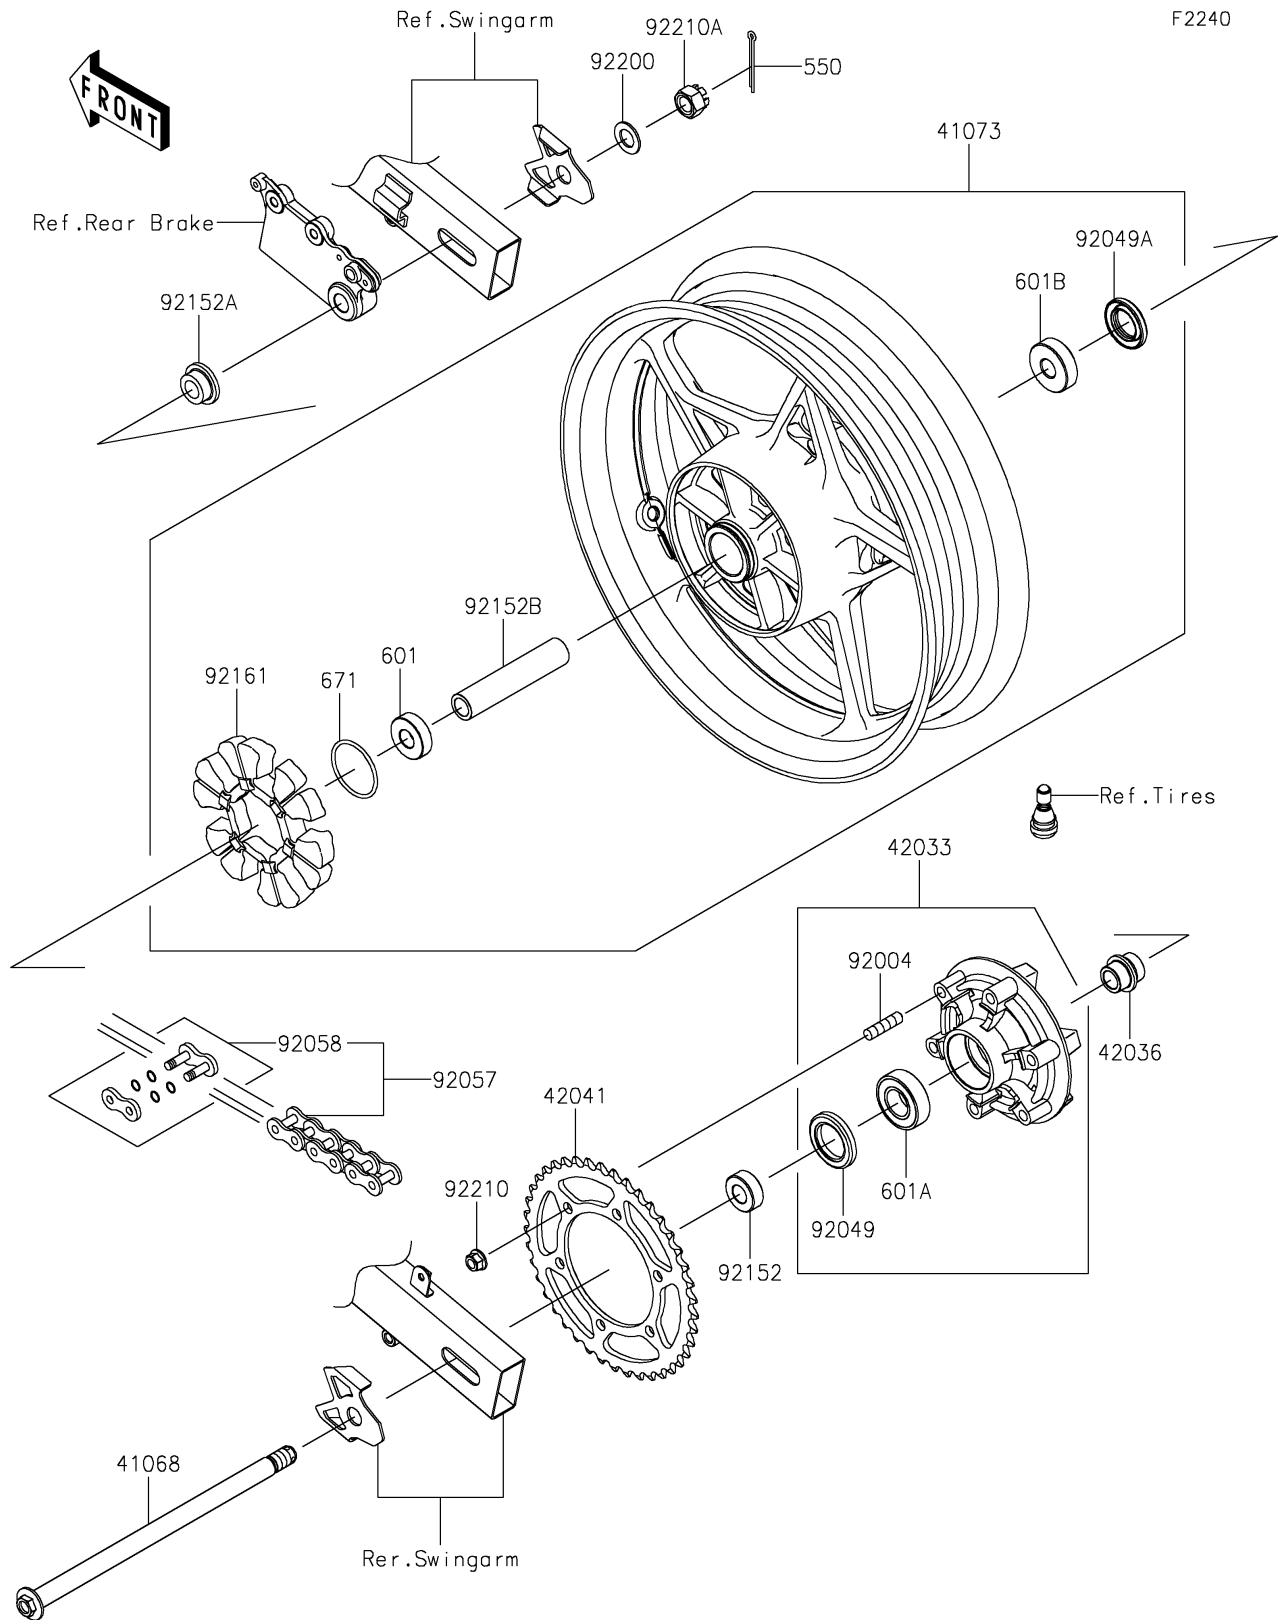

2024 Z400

PARTS DIAGRAM

Rear Wheel/Chain

2024 Z400

PARTS LIST

Rear Wheel/Chain

ITEM NAME	PART NUMBER	QUANTITY
AXLE,RR (Ref # 41068)	41068-0644	1
WHEEL-ASSY,RR,G.BLACK (Ref # 41073)	41073-0753-QT	1
COUPLING-ASSY,RR HUB (Ref # 42033)	42033-0574	1
SLEEVE,RR HUB,L=30 (Ref # 42036)	42036-1055	1
SPROCKET-HUB,41T (Ref # 42041)	42041-0162	1
STUD,10X19 (Ref # 92004)	92004-0048	6
SEAL-OIL,35X52X7 (Ref # 92049)	92049-0730	1
SEAL-OIL,27X47X7 (Ref # 92049A)	92049-0802	1
CHAIN,DRIVE,EK520SR-O2X106L (Ref # 92057)	92057-0019	1
JOINT-CHAIN,DRIVE (Ref # 92058)	92058-1102	1
COLLAR,17X35X13 (Ref # 92152)	92152-0843	1
COLLAR,17X28(38)X15 (Ref # 92152A)	92152-0844	1
COLLAR,17.2X25X121 (Ref # 92152B)	92152-2387	1
DAMPER,RR HUB SHOCK (Ref # 92161)	92161-0700	1
WASHER,17.3X30X2 (Ref # 92200)	92200-1916	1
NUT,LOCK,FLANGED,10MM (Ref # 92210)	92210-1139	6
NUT,CASTLE,16X19 (Ref # 92210A)	92210-1585	1
PIN-COTTER,4.0X35 (Ref # 550)	550AA4035	1
BEARING-BALL,#6203UUC3 (Ref # 601)	601B6203UU	1
BEARING-BALL,#6205G (Ref # 601A)	601B6205G	1
BEARING-BALL,6303LLUC3/2ASU68 (Ref # 601B)	601B6303UU	1
O RING,50MM (Ref # 671)	671B2550	1