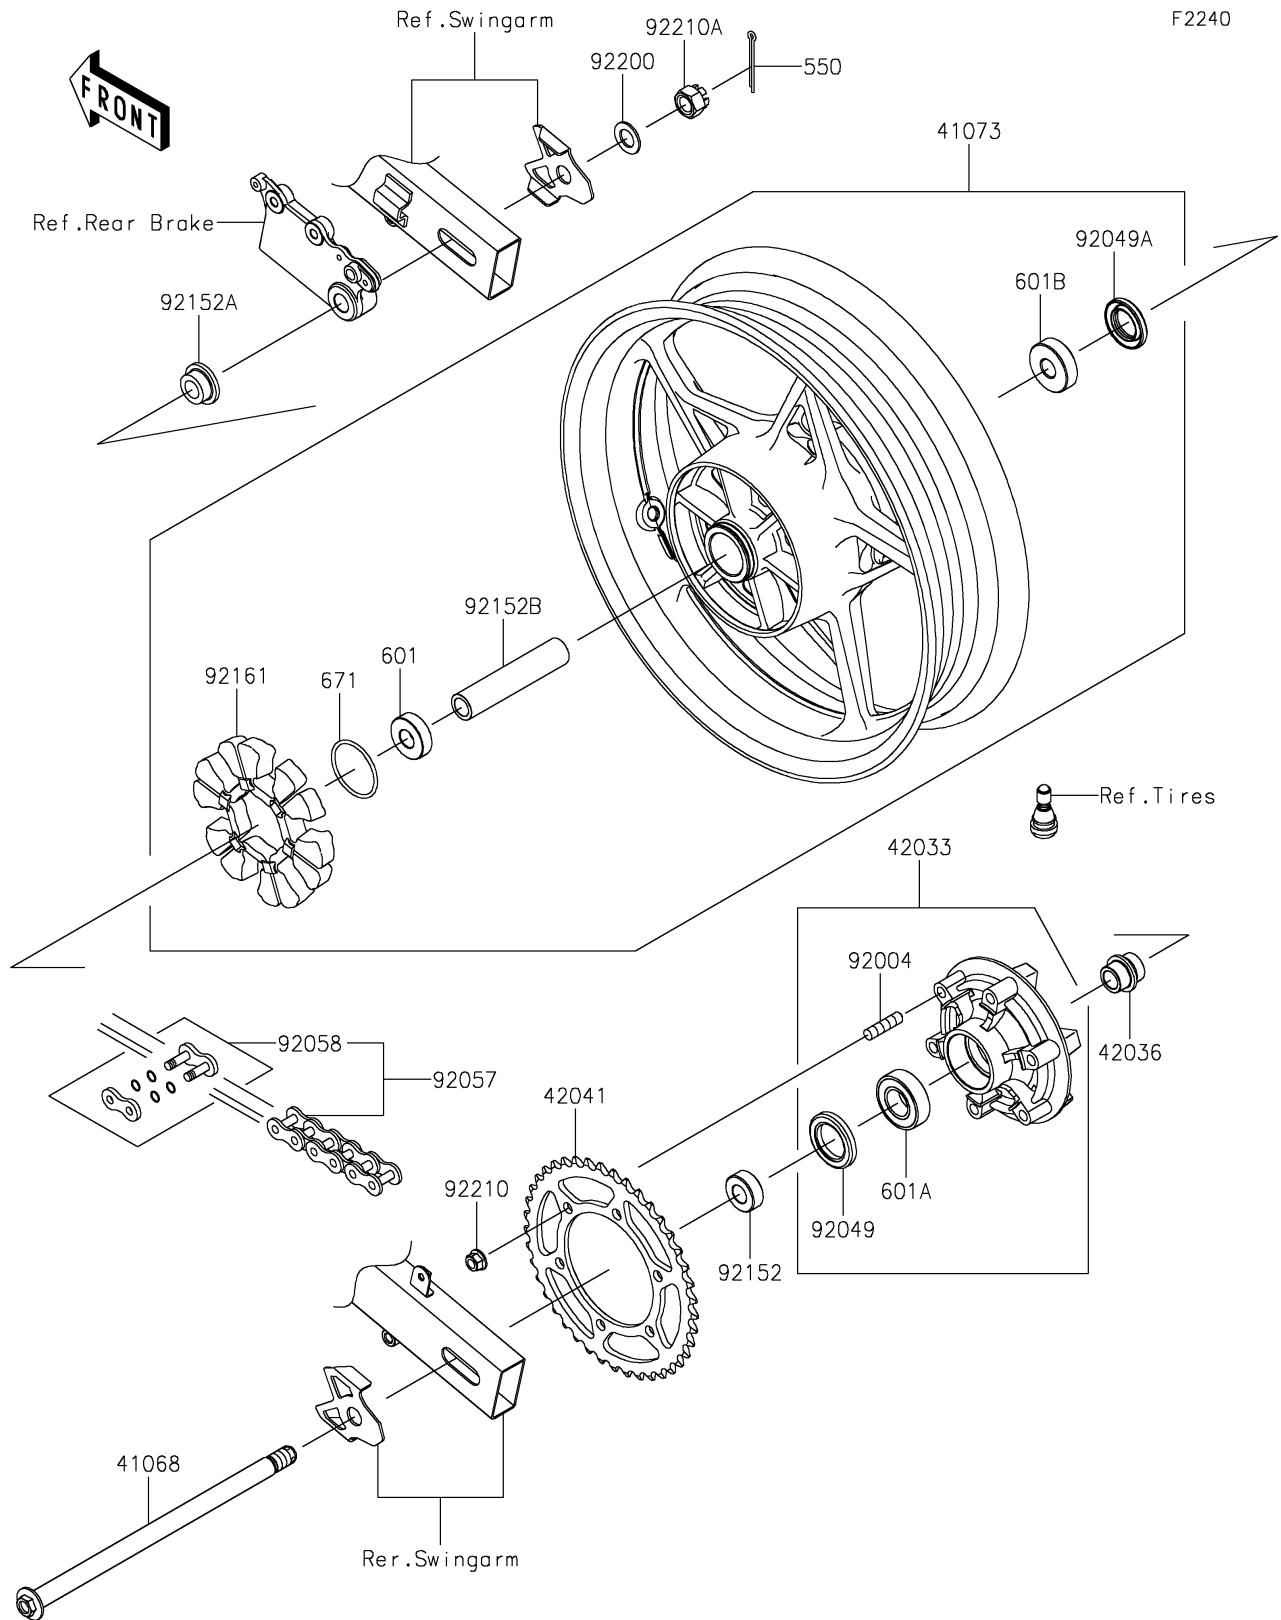

2021 Z400

PARTS DIAGRAM

Rear Wheel/Chain

2021 Z400

PARTS LIST

Rear Wheel/Chain

| ITEM NAME | PART NUMBER | QUANTITY |
|--|---------------|----------|
| AXLE,RR (Ref # 41068) | 41068-0644 | 1 |
| WHEEL-ASSY,RR,G.BLACK (Ref # 41073) | 41073-0753-QT | 1 |
| COUPLING-ASSY,RR HUB (Ref # 42033) | 42033-0574 | 1 |
| SLEEVE,RR HUB,L=30 (Ref # 42036) | 42036-1055 | 1 |
| SPROCKET-HUB,41T (Ref # 42041) | 42041-0162 | 1 |
| STUD,10X19 (Ref # 92004) | 92004-0048 | 6 |
| SEAL-OIL,35X52X7 (Ref # 92049) | 92049-0730 | 1 |
| SEAL-OIL,27X47X7 (Ref # 92049A) | 92049-0802 | 1 |
| CHAIN,DRIVE,EK520SR-O2X106L (Ref # 92057) | 92057-0019 | 1 |
| JOINT-CHAIN,DRIVE (Ref # 92058) | 92058-1102 | 1 |
| COLLAR,17X35X13 (Ref # 92152) | 92152-0843 | 1 |
| COLLAR,17X28(38)X15 (Ref # 92152A) | 92152-0844 | 1 |
| COLLAR,17.2X25X121 (Ref # 92152B) | 92152-2387 | 1 |
| DAMPER,RR HUB SHOCK (Ref # 92161) | 92161-0700 | 1 |
| WASHER,17.3X30X2 (Ref # 92200) | 92200-1916 | 1 |
| NUT,LOCK,FLANGED,10MM (Ref # 92210) | 92210-1139 | 6 |
| NUT,CASTLE,16X19 (Ref # 92210A) | 92210-1585 | 1 |
| PIN-COTTER,4.0X35 (Ref # 550) | 550AA4035 | 1 |
| BEARING-BALL,#6203UUC3 (Ref # 601) | 601B6203UU | 1 |
| BEARING-BALL,#6205G (Ref # 601A) | 601B6205G | 1 |
| BEARING-BALL,6303LLUC3/2ASU68 (Ref # 601B) | 601B6303UU | 1 |
| O RING,50MM (Ref # 671) | 671B2550 | 1 |