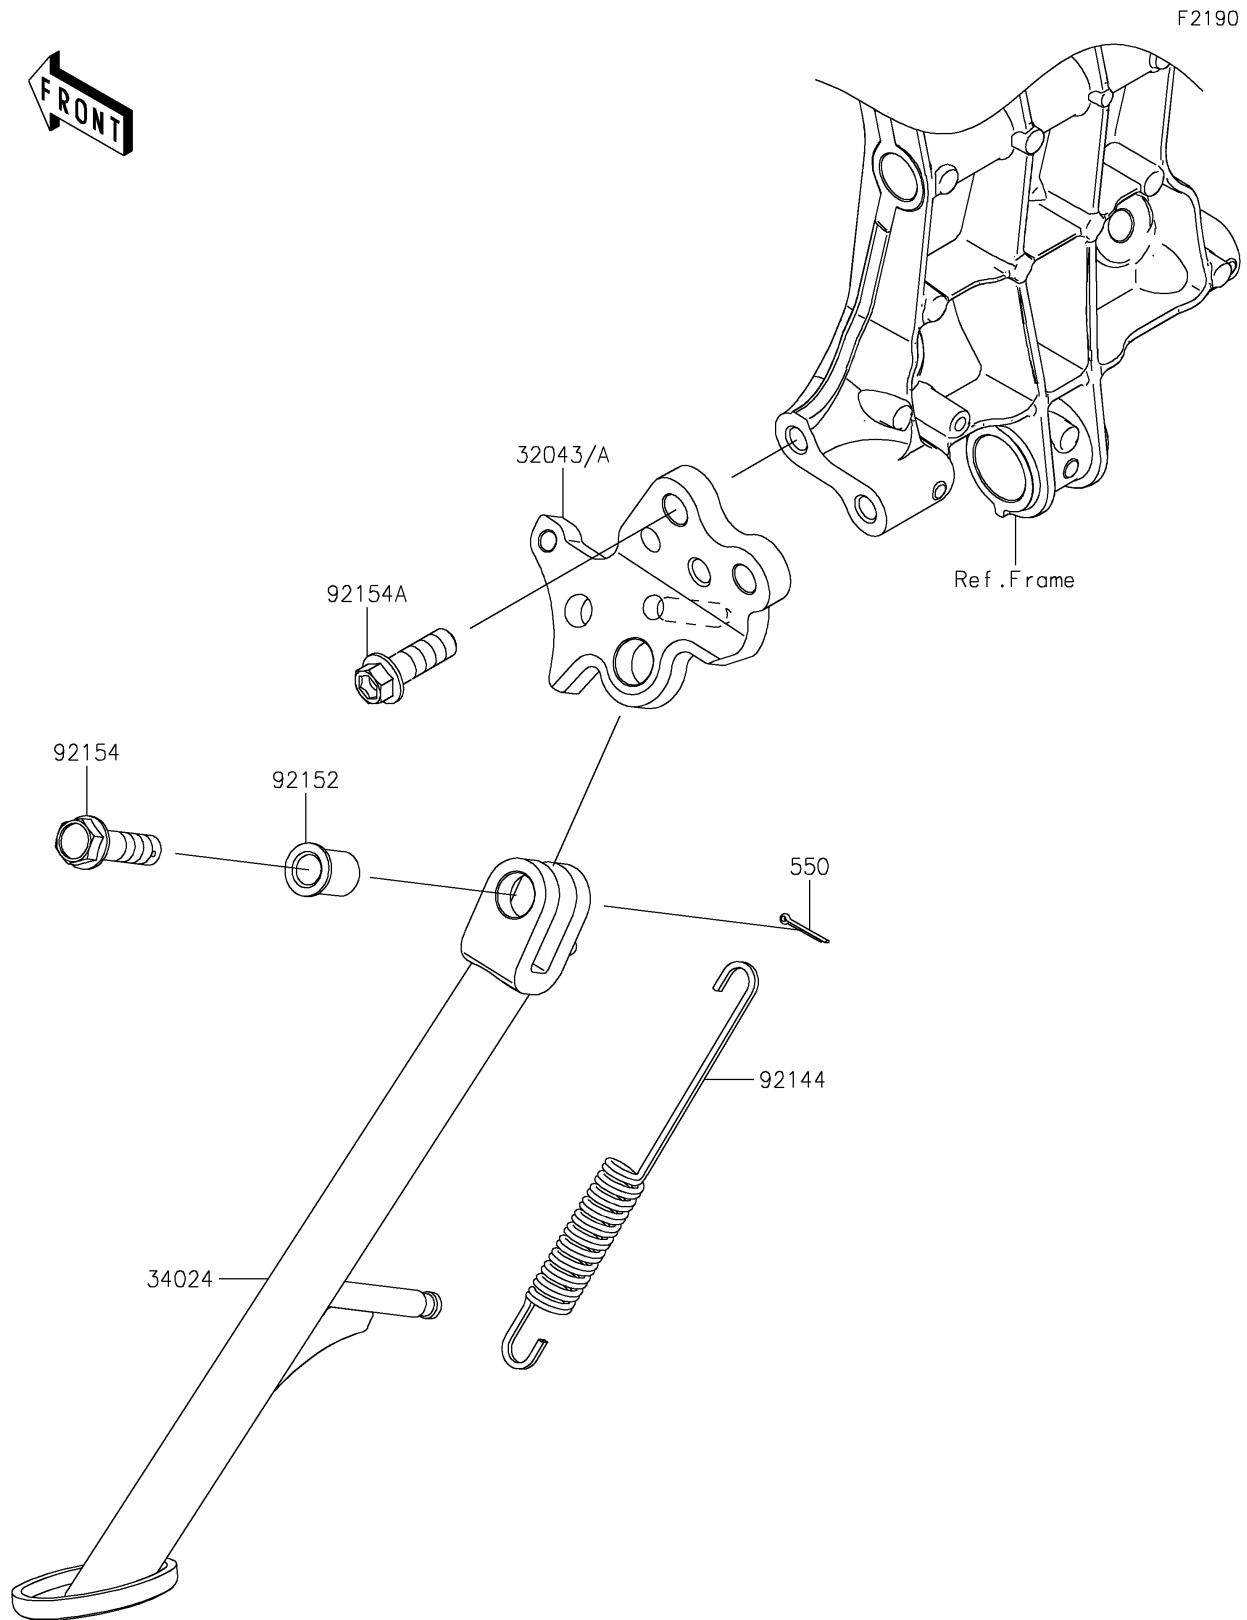

2021 Z400

PARTS DIAGRAM

Stand(s)

2021 Z400

PARTS LIST

Stand(s)

ITEM NAME	PART NUMBER	QUANTITY
BRACKET-STAND (Ref # 32043)	32043-0624	1
STAND-SIDE (Ref # 34024)	34024-0149	1
SPRING,SIDE STAND (Ref # 92144)	92144-1818	1
COLLAR,10.2X15X20.1 (Ref # 92152)	92152-1914	1
BOLT,FLANGED,10X37 (Ref # 92154)	92154-1539	1
BOLT,10X30,TB2468 (Ref # 92154A)	92154-2814	2
PIN-COTTER,2.0X15 (Ref # 550)	550AA2015	1