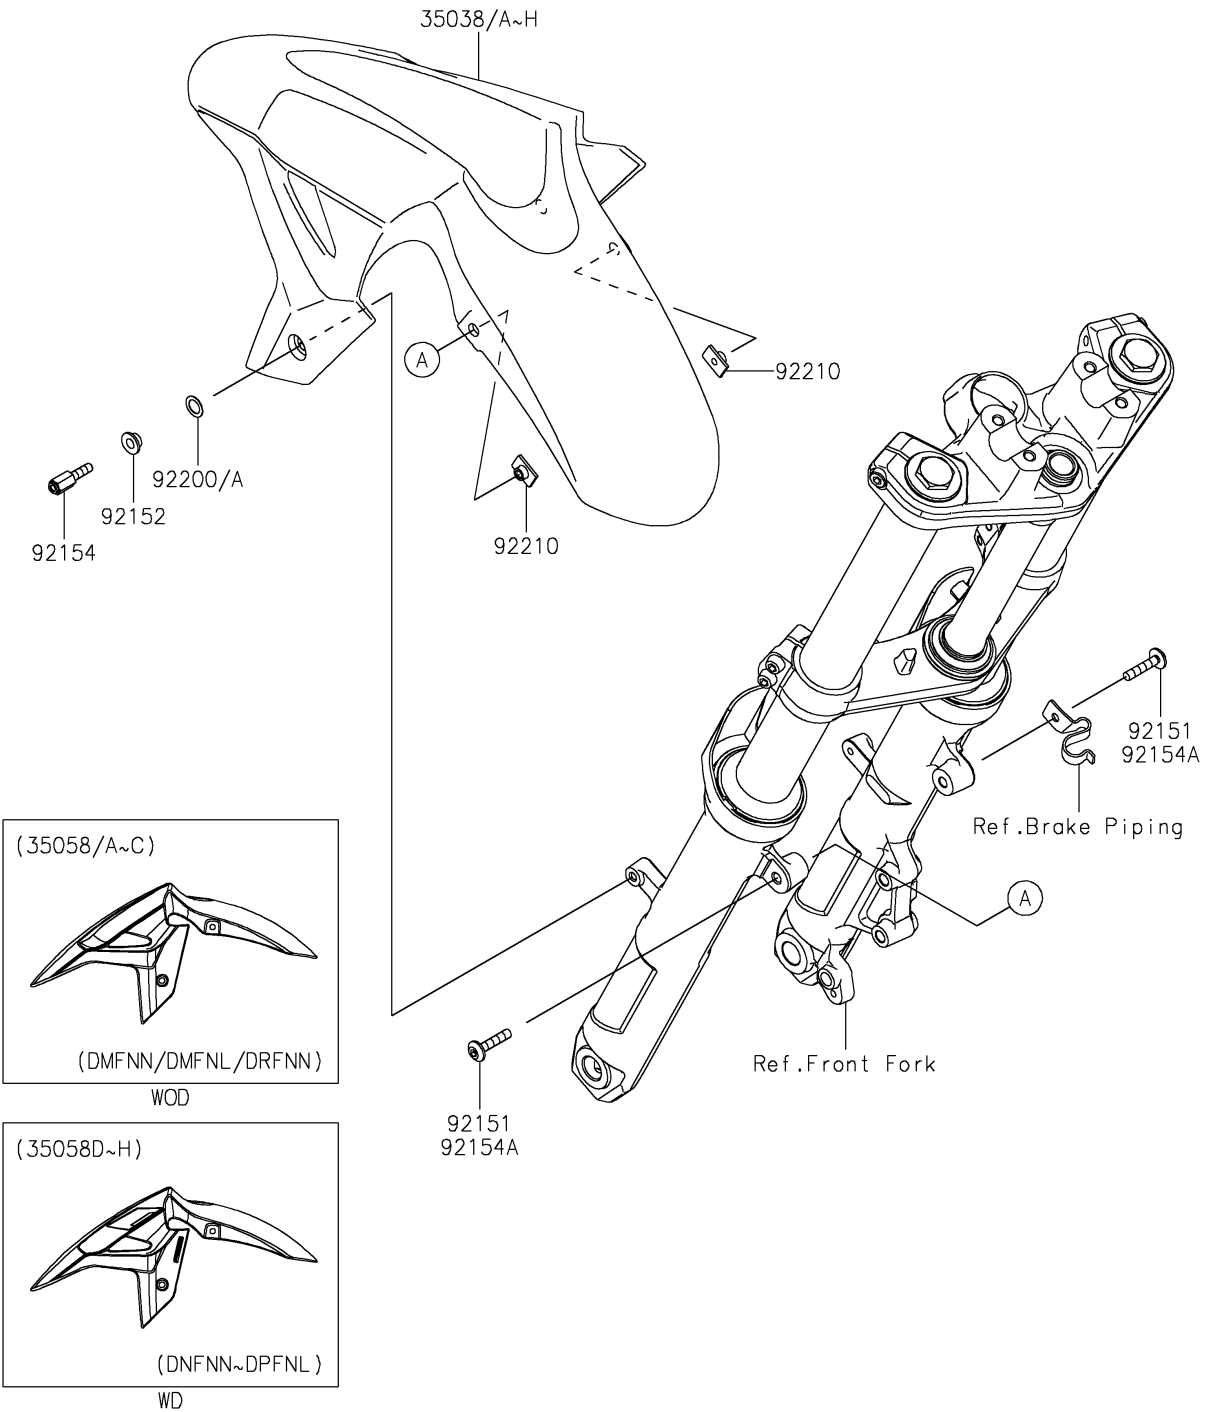

2021 Z400

PARTS DIAGRAM

Front Fender(s)

F2171

2021 Z400

PARTS LIST

Front Fender(s)

| ITEM NAME | PART NUMBER | QUANTITY |
|--------------------------------------|----------------|----------|
| FENDER-FRONT,M.S.BLACK (Ref # 35038) | 35038-0007-660 | 1 |
| FENDER-FRONT,P.N.TEAL (Ref # 35038A) | 35038-0007-68D | 1 |
| FENDER-FRONT,C.C.RED (Ref # 35038C) | 35038-0007-L1 | 1 |
| BOLT,SOCKET,6X30 (Ref # 92151) | 92151-1605 | 2 |
| COLLAR,6.8X10(16)X6.6 (Ref # 92152) | 92152-0842 | 2 |
| BOLT,6X20,WHITE (Ref # 92154) | 92154-0884 | 2 |
| WASHER,10.4X15.9X0.5 (Ref # 92200) | 92200-0157 | 2 |
| NUT,PLATE,6MM (Ref # 92210) | 92210-1352 | 2 |