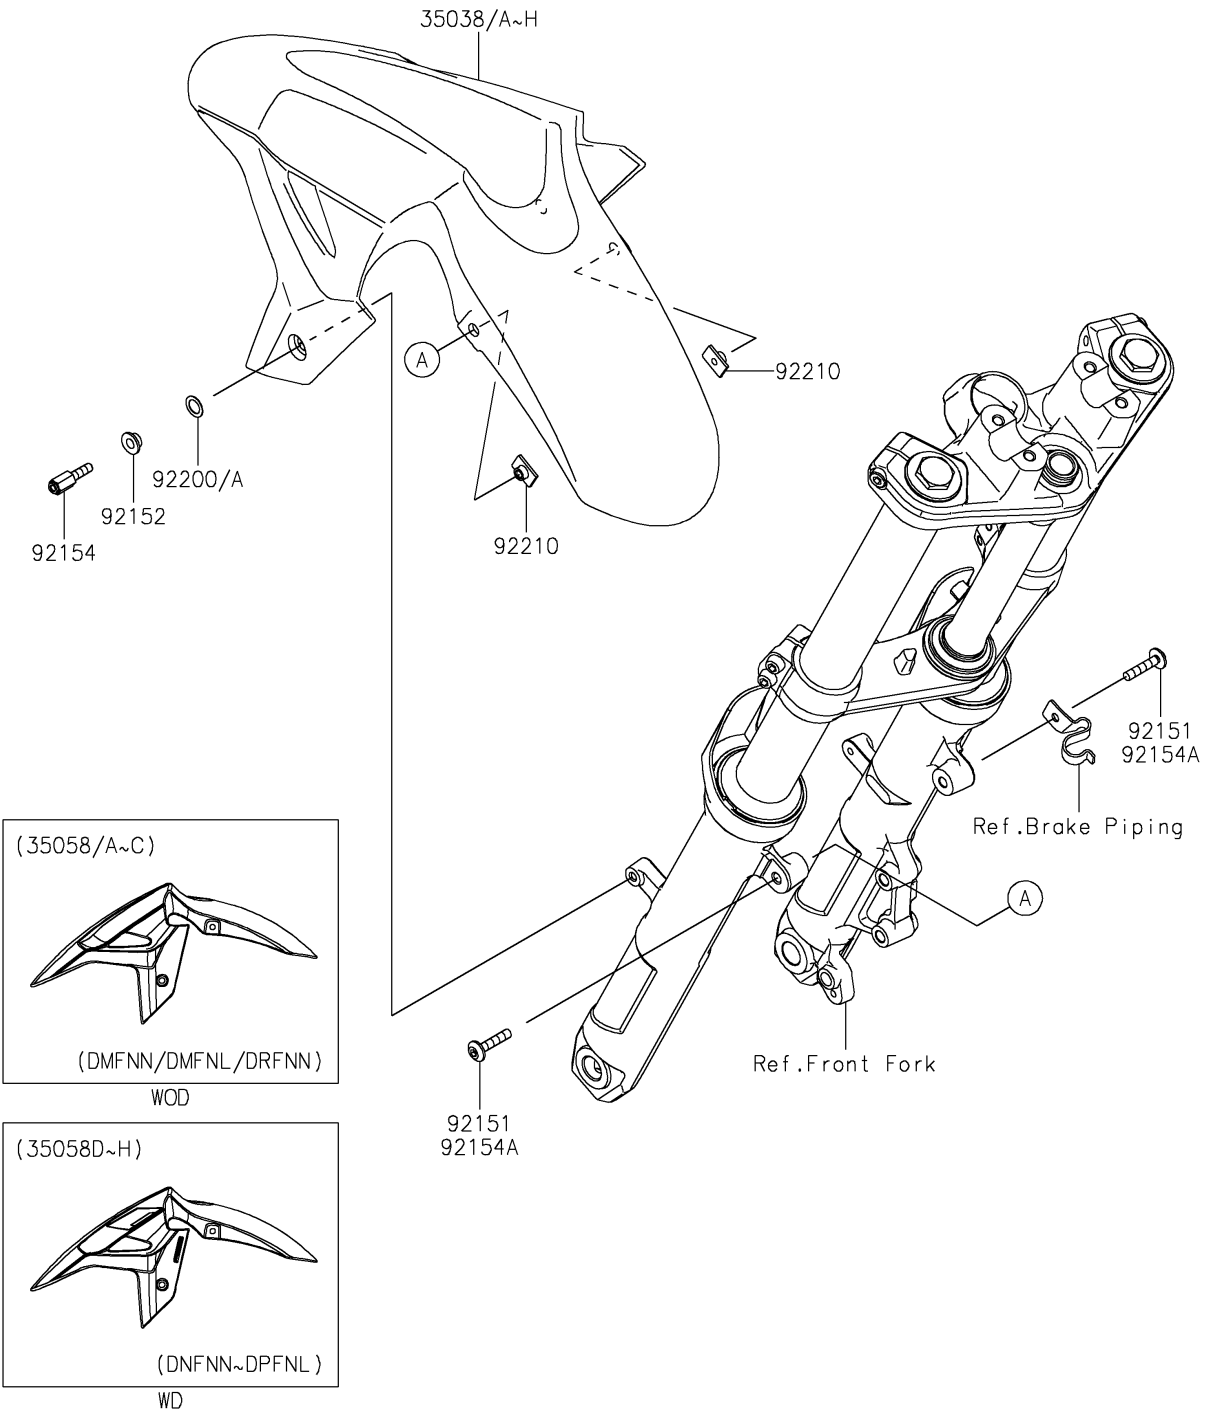

2021 Z400

PARTS DIAGRAM

Front Fender(s)

F2171

2021 Z400

PARTS LIST

Front Fender(s)

ITEM NAME	PART NUMBER	QUANTITY
FENDER-FRONT,M.S.BLACK (Ref # 35038)	35038-0007-660	1
FENDER-FRONT,P.N.TEAL (Ref # 35038A)	35038-0007-68D	1
FENDER-FRONT,C.C.RED (Ref # 35038C)	35038-0007-L1	1
BOLT,SOCKET,6X30 (Ref # 92151)	92151-1605	2
COLLAR,6.8X10(16)X6.6 (Ref # 92152)	92152-0842	2
BOLT,6X20,WHITE (Ref # 92154)	92154-0884	2
WASHER,10.4X15.9X0.5 (Ref # 92200)	92200-0157	2
NUT,PLATE,6MM (Ref # 92210)	92210-1352	2