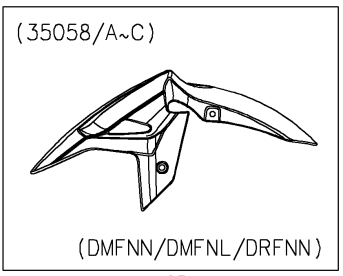

2021 Z400

PARTS DIAGRAM

Front Fender(s)

F2171

2021 Z400

PARTS LIST

Front Fender(s)

ITEM NAME	PART NUMBER	QUANTITY
FENDER-FRONT,M.S.BLACK (Ref # 35038)	35038-0007-660	1
FENDER-FRONT,P.N.TEAL (Ref # 35038A)	35038-0007-68D	1
FENDER-FRONT,C.C.RED (Ref # 35038C)	35038-0007-L1	1
BOLT,SOCKET,6X30 (Ref # 92151)	92151-1605	2
COLLAR,6.8X10(16)X6.6 (Ref # 92152)	92152-0842	2
BOLT,6X20,WHITE (Ref # 92154)	92154-0884	2
WASHER,10.4X15.9X0.5 (Ref # 92200)	92200-0157	2
NUT,PLATE,6MM (Ref # 92210)	92210-1352	2