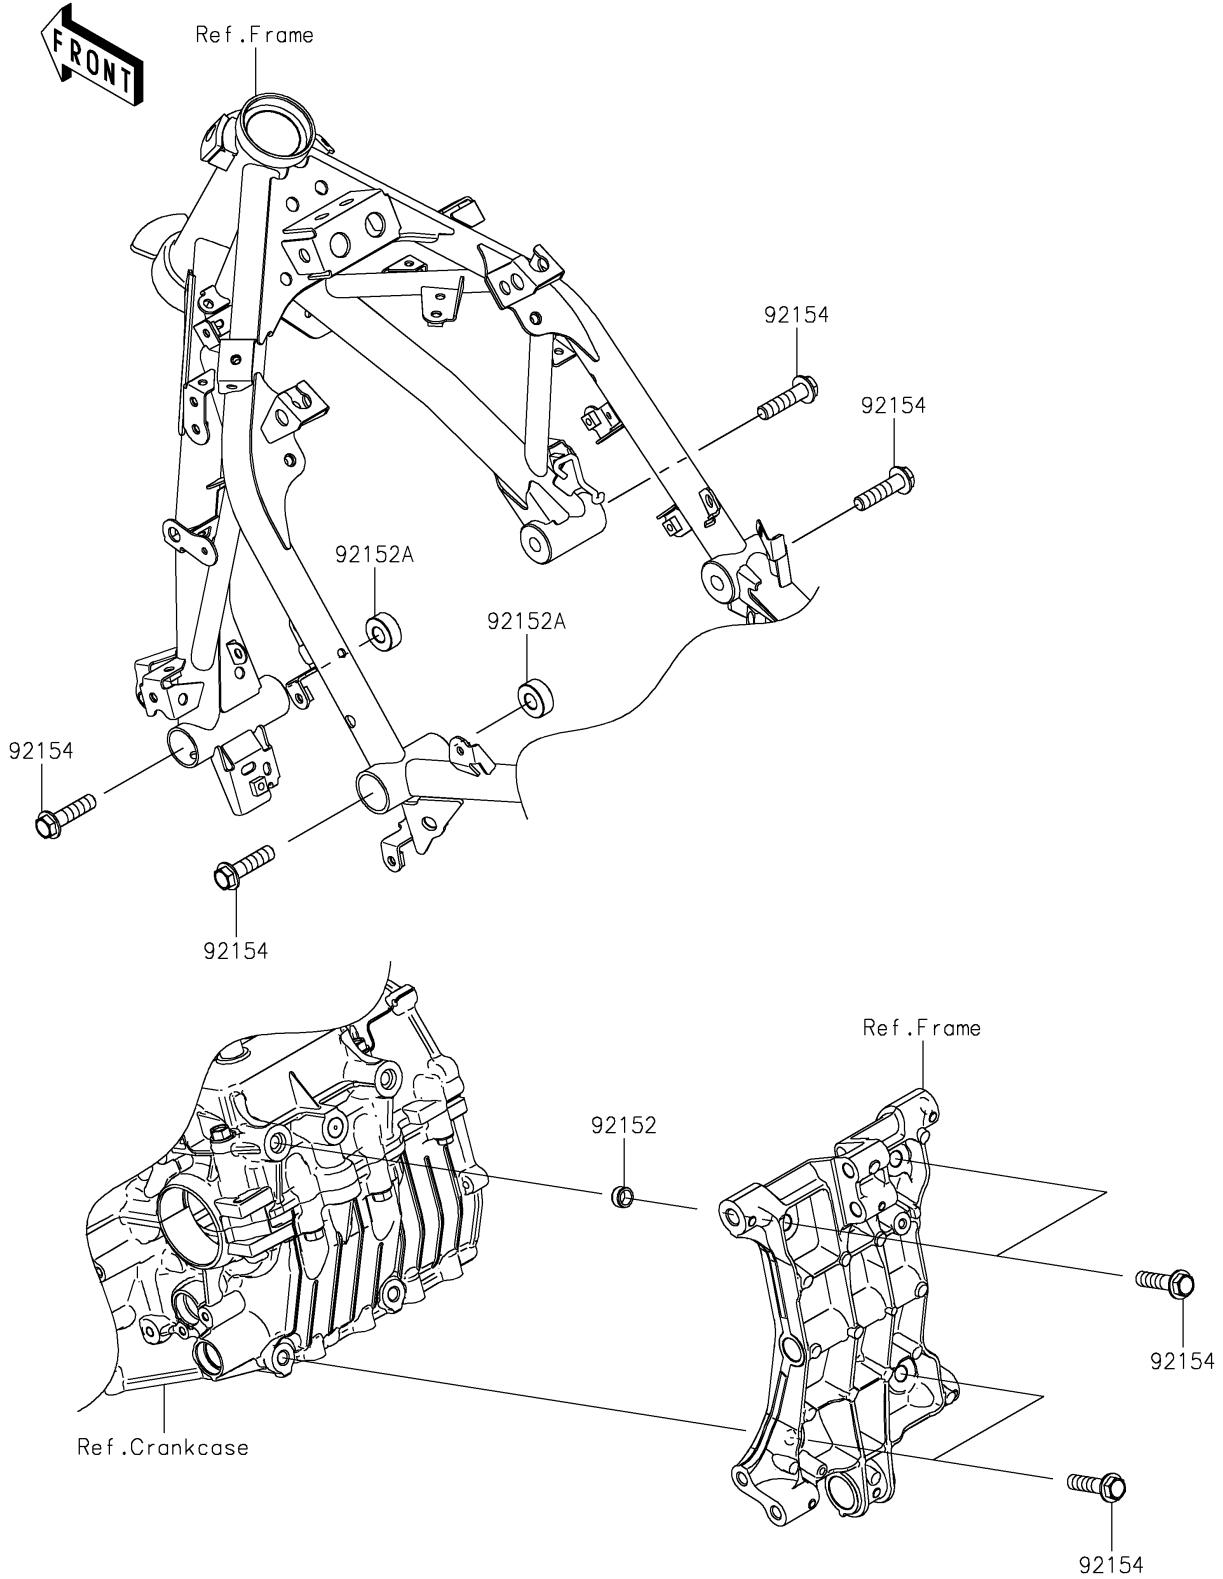

2023 Z400

PARTS DIAGRAM

Engine Mount

F2122

2023 Z400

PARTS LIST

Engine Mount

ITEM NAME	PART NUMBER	QUANTITY
COLLAR,DOWEL PIN (Ref # 92152)	92152-0679	2
COLLAR,11X25X10 (Ref # 92152A)	92152-2397	2
BOLT,FLANGED,10X40 (Ref # 92154)	92154-2812	8