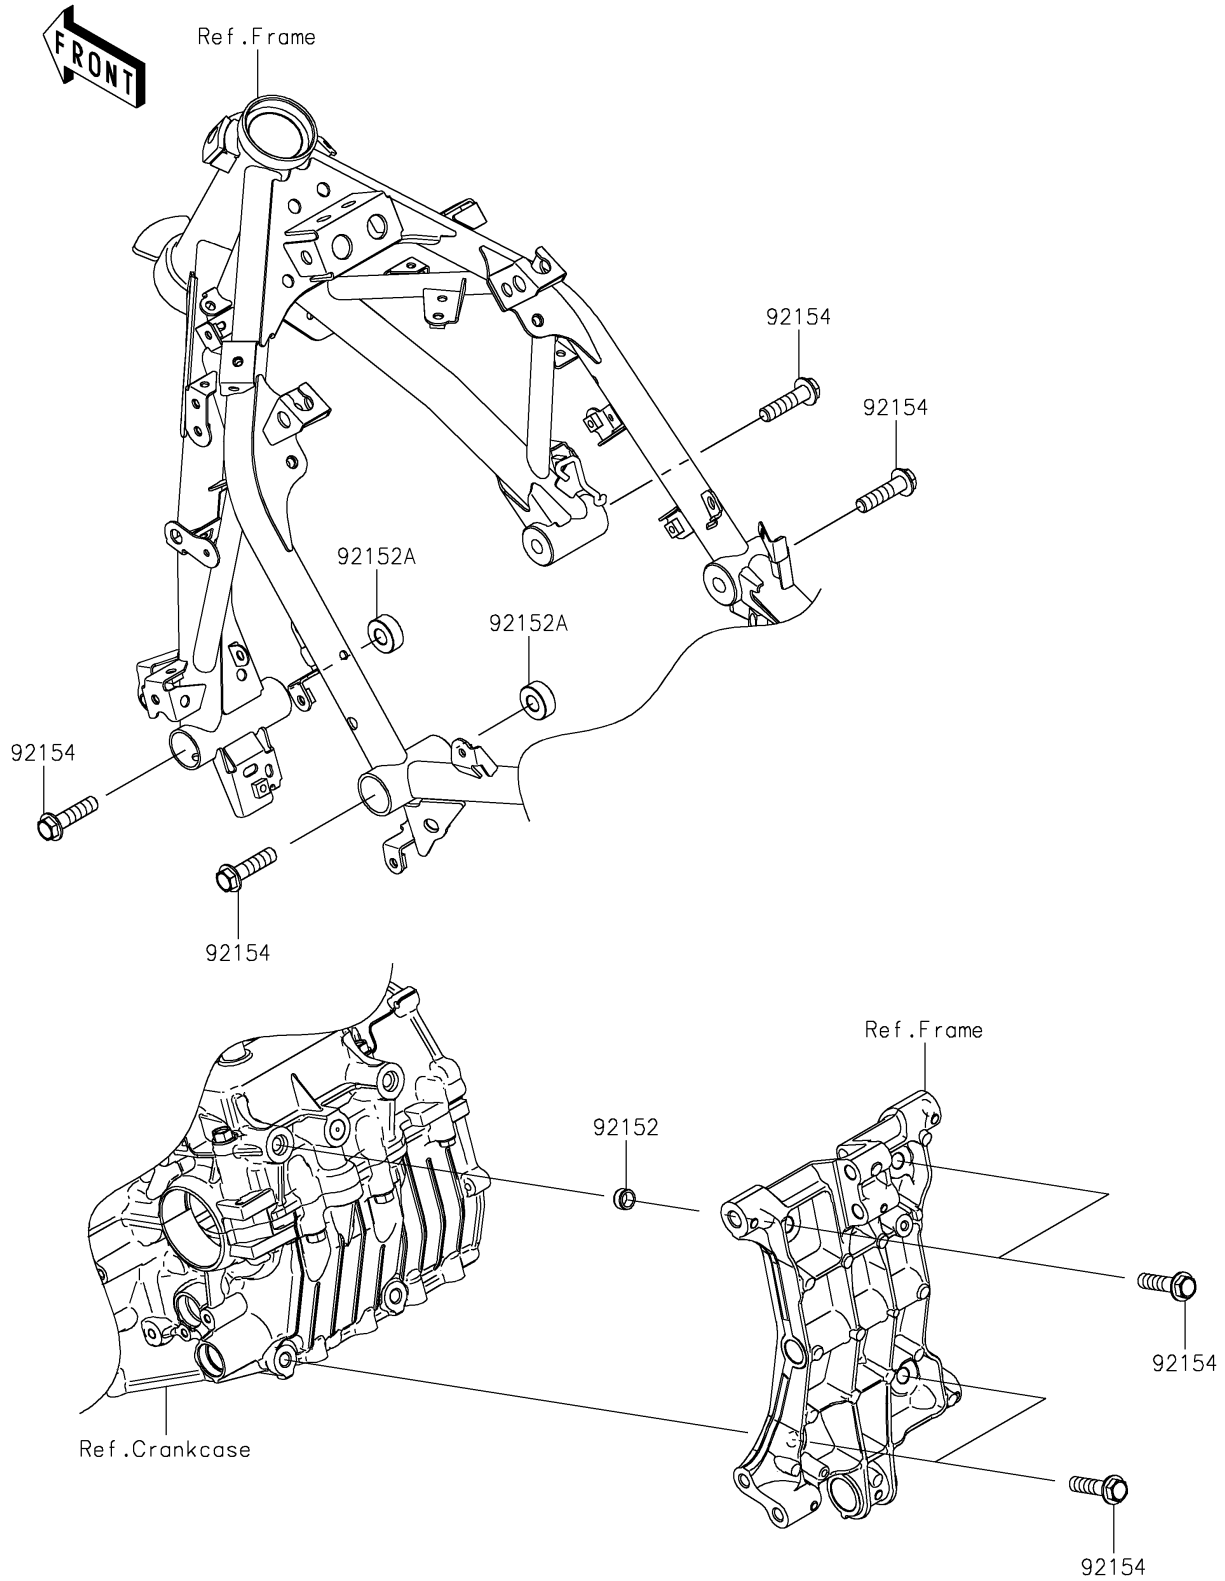

2021 Z400

PARTS DIAGRAM

Engine Mount

F2122

2021 Z400

PARTS LIST

Engine Mount

ITEM NAME	PART NUMBER	QUANTITY
COLLAR,DOWEL PIN (Ref # 92152)	92152-0679	2
COLLAR,11X25X10 (Ref # 92152A)	92152-2397	2
BOLT,FLANGED,10X40 (Ref # 92154)	92154-2812	8