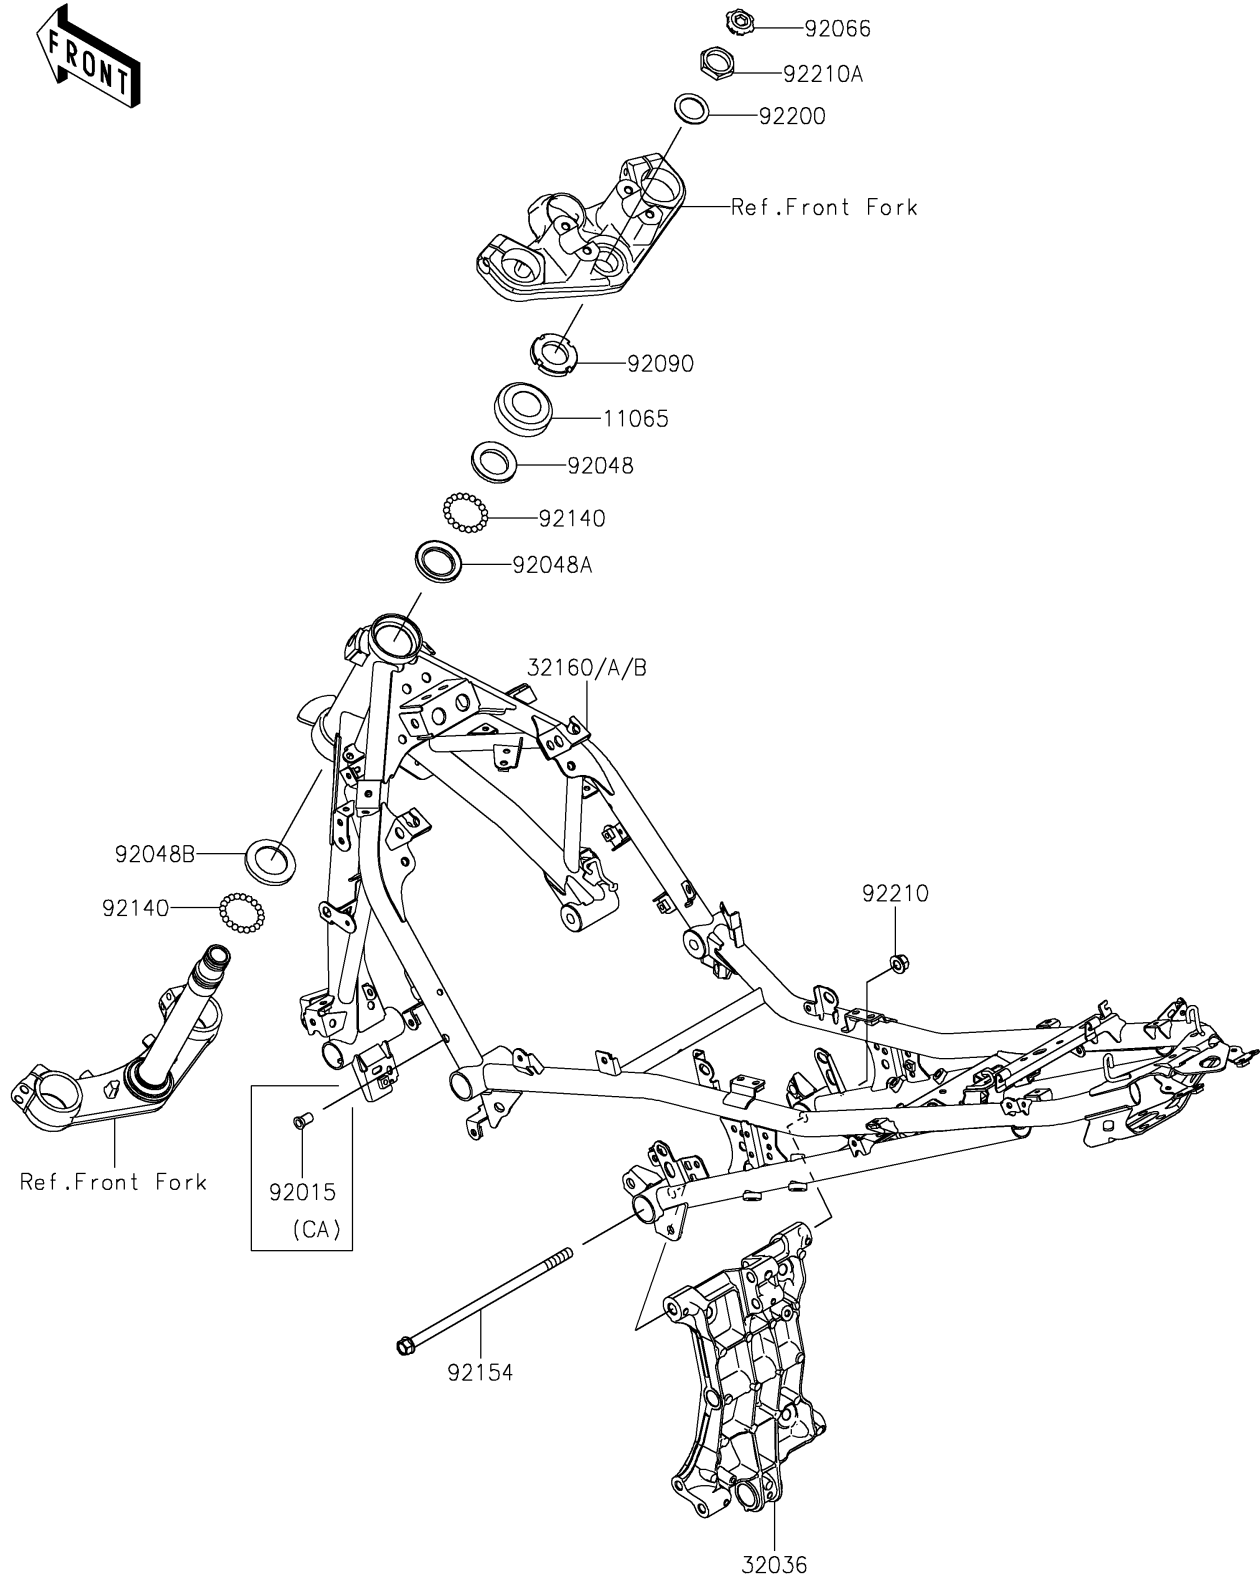

# 2021 Z400

## PARTS DIAGRAM

## PARTS LIST

Frame(DMFNN-DPFNN/DRFNN)

ITEM NAME	PART NUMBER	QUANTITY
CAP (Ref # 11065)	11065-1290	1
BRACKET-SWINGARM (Ref # 32036)	32036-0376	1
FRAME-COMP,F.S.BLACK (Ref # 32160)	32160-0992-18R	1
NUT,POP,6MM (Ref # 92015)	92015-1759	1
RACE,STEERING STEM BEARING (Ref # 92048)	92048-0032	1
RACE,STEERING STEM BEARING (Ref # 92048A)	92048-0036	1
RACE,STEERING STEM BEARING (Ref # 92048B)	92048-0037	1
PLUG (Ref # 92066)	92066-0915	1
NUT,30MM (Ref # 92090)	92090-007	1
BALL,6.35MM (Ref # 92140)	92140-0008	39
BOLT,FLANGED,10X231 (Ref # 92154)	92154-3738	1
WASHER,25.5X36X1.6 (Ref # 92200)	92200-1858	1
NUT,LOCK,FLANGED,10MM (Ref # 92210)	92210-1139	1
NUT,25MM (Ref # 92210A)	92210-1586	1