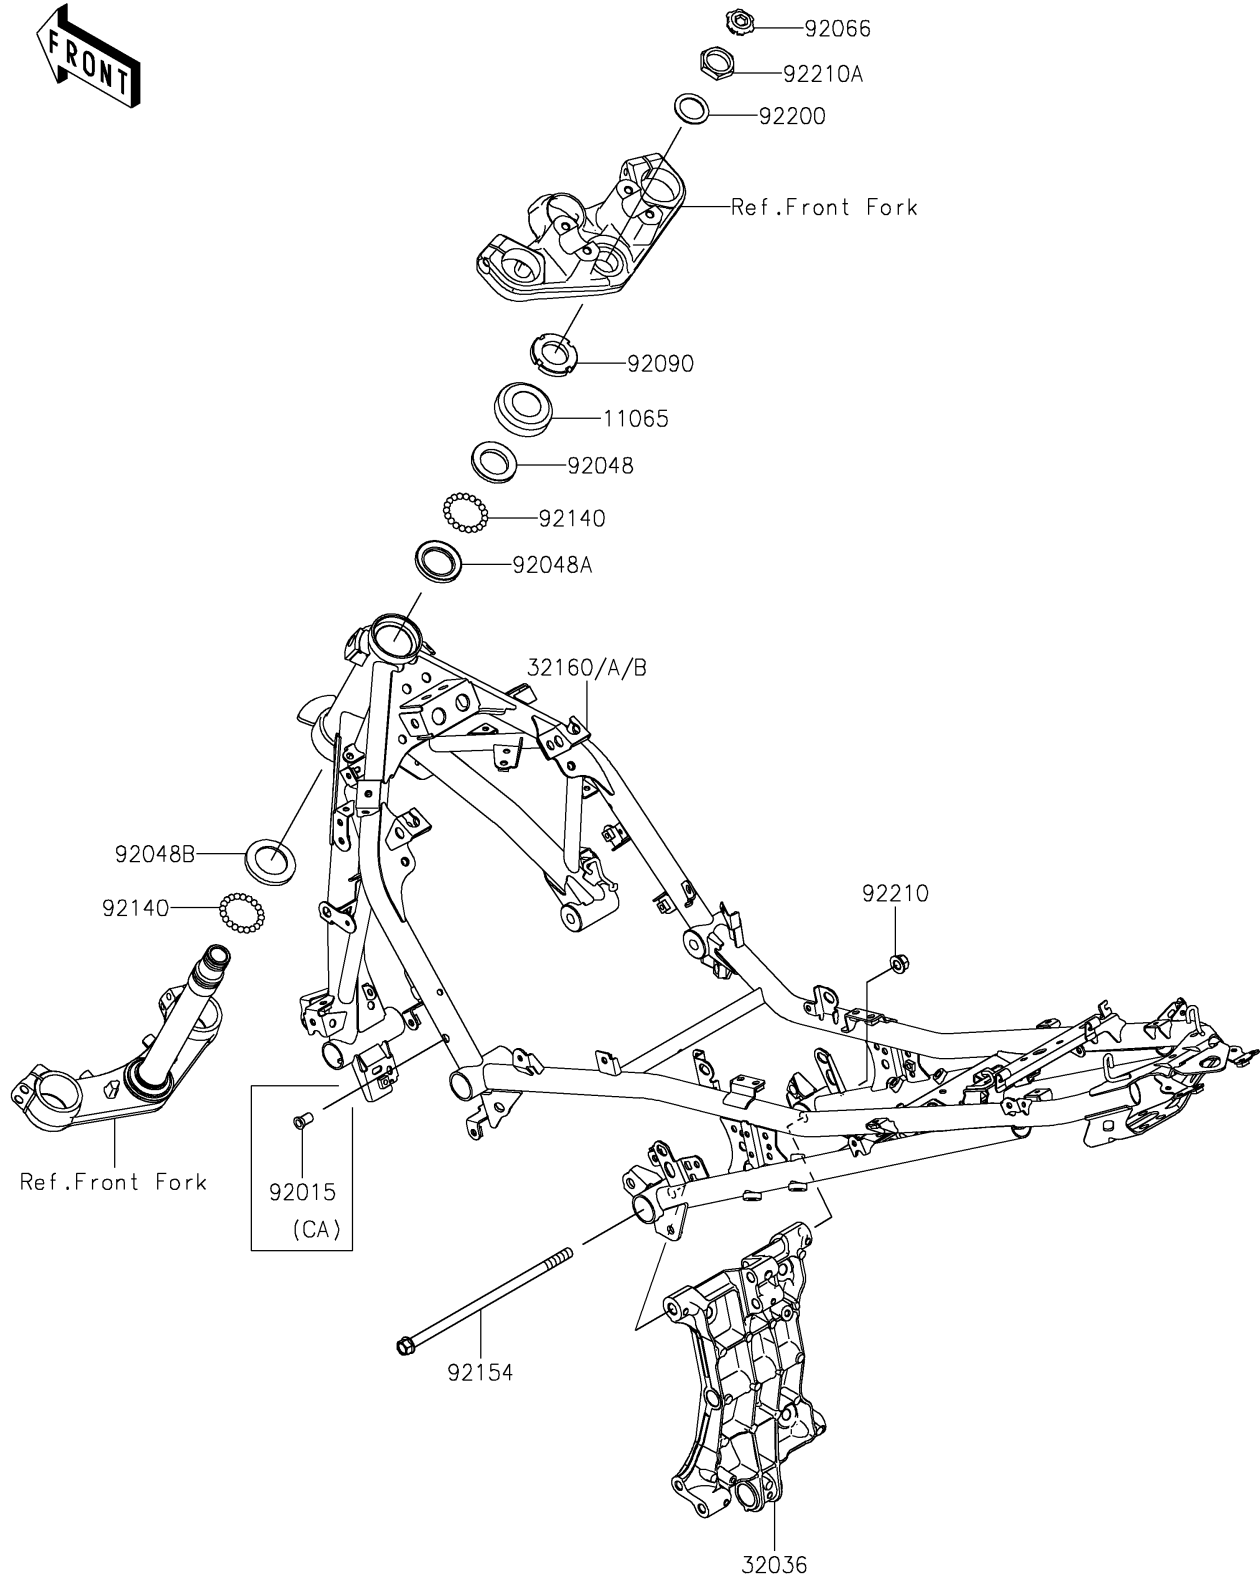

2021 Z400

PARTS DIAGRAM

Frame(DMFNN-DPFNN/DRFNN)

F2120