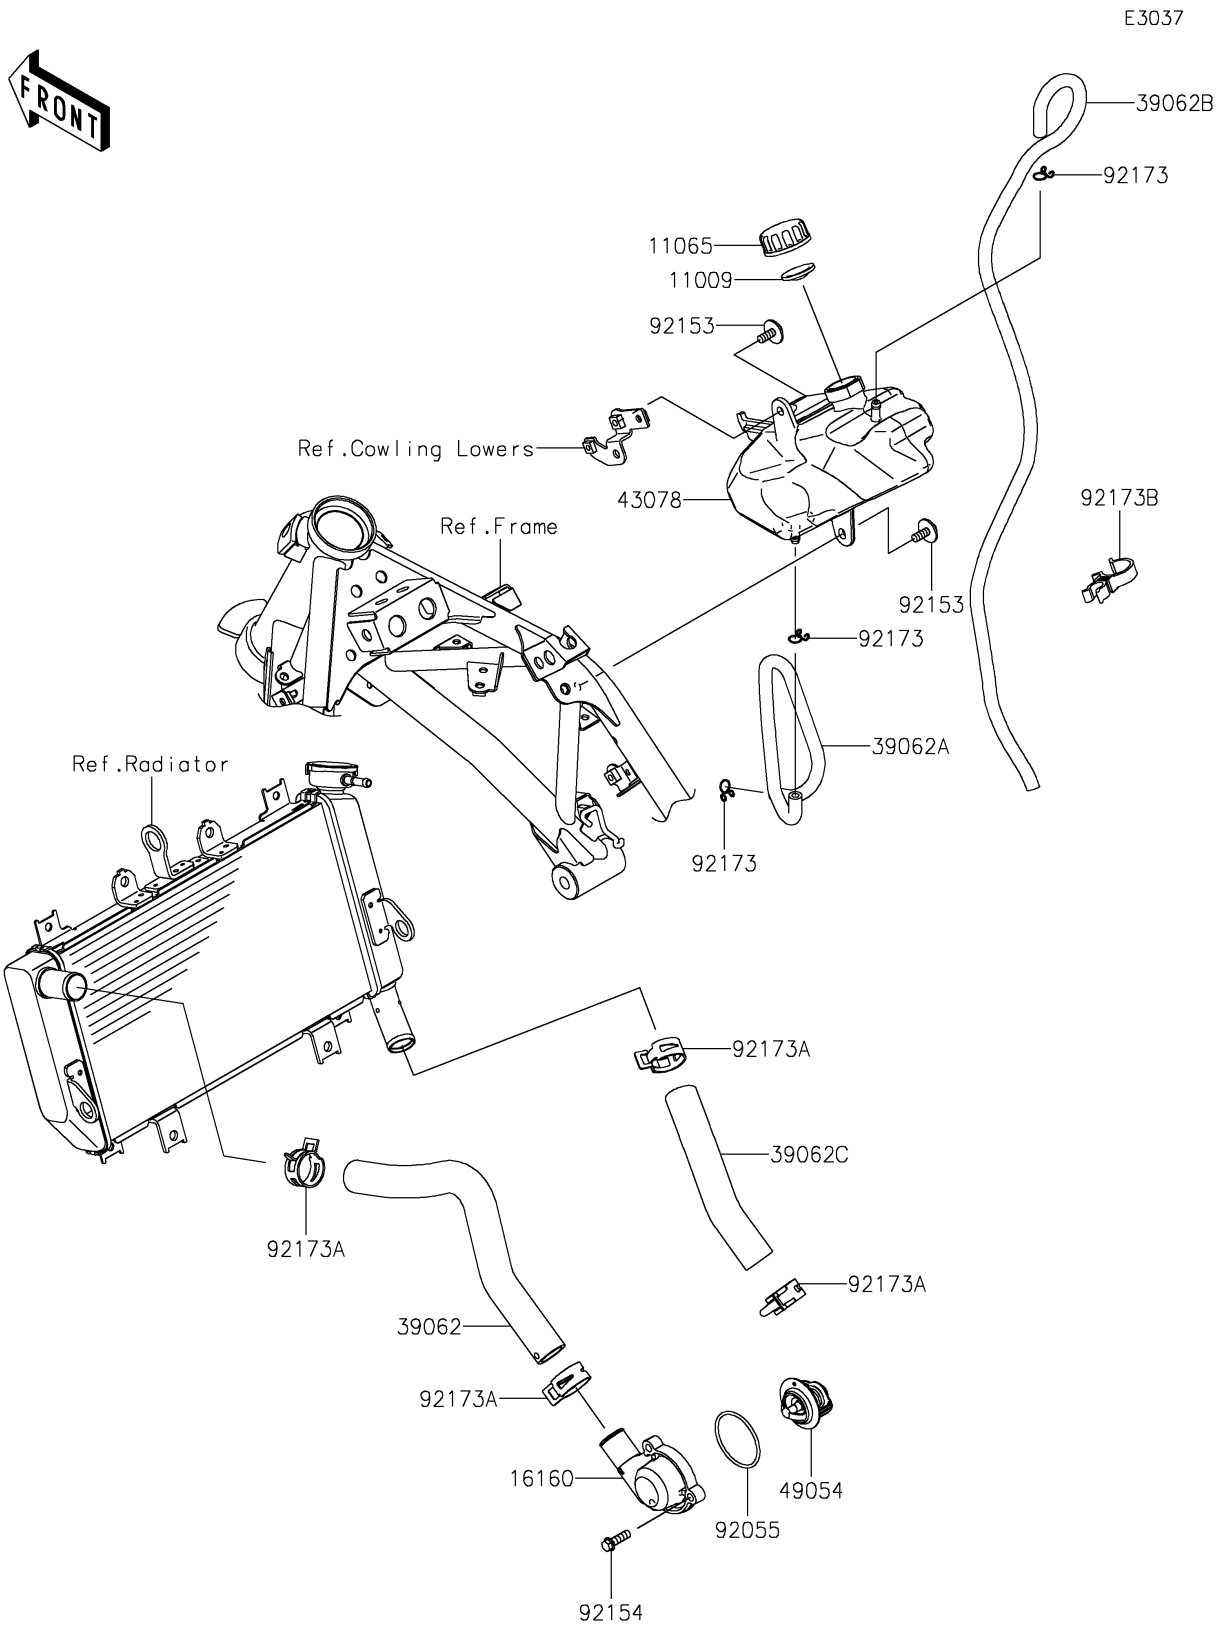

2021 Z400 ABS

PARTS DIAGRAM

Water Pipe

2021 Z400 ABS

PARTS LIST

Water Pipe

ITEM NAME	PART NUMBER	QUANTITY
GASKET,RESERVOIR TANK CAP (Ref # 11009)	11009-1145	1
CAP (Ref # 11065)	11065-0969	1
BODY,THERMOSTAT (Ref # 16160)	16160-0830	1
HOSE-COOLING,THERMO.-RADIATOR (Ref # 39062)	39062-0781	1
HOSE-COOLING,RAD-RESERVOIR (Ref # 39062A)	39062-0824	1
HOSE-COOLING,OVERFLOW (Ref # 39062B)	39062-0825	1
HOSE-COOLING,RADIATOR-W/PUMP (Ref # 39062C)	39062-0861	1
RESERVOIR (Ref # 43078)	43078-0605	1
THERMOSTAT (Ref # 49054)	49054-0001	1
RING-O,46.7X2.4 (Ref # 92055)	92055-0992	1
BOLT,FLANGED-SMALL,6X16 (Ref # 92153)	92153-1798	2
BOLT,FLANGED,6X20 (Ref # 92154)	92154-1778	3
CLAMP (Ref # 92173)	92173-0050	3
CLAMP (Ref # 92173A)	92173-1688	4
CLAMP (Ref # 92173B)	92173-1691	1