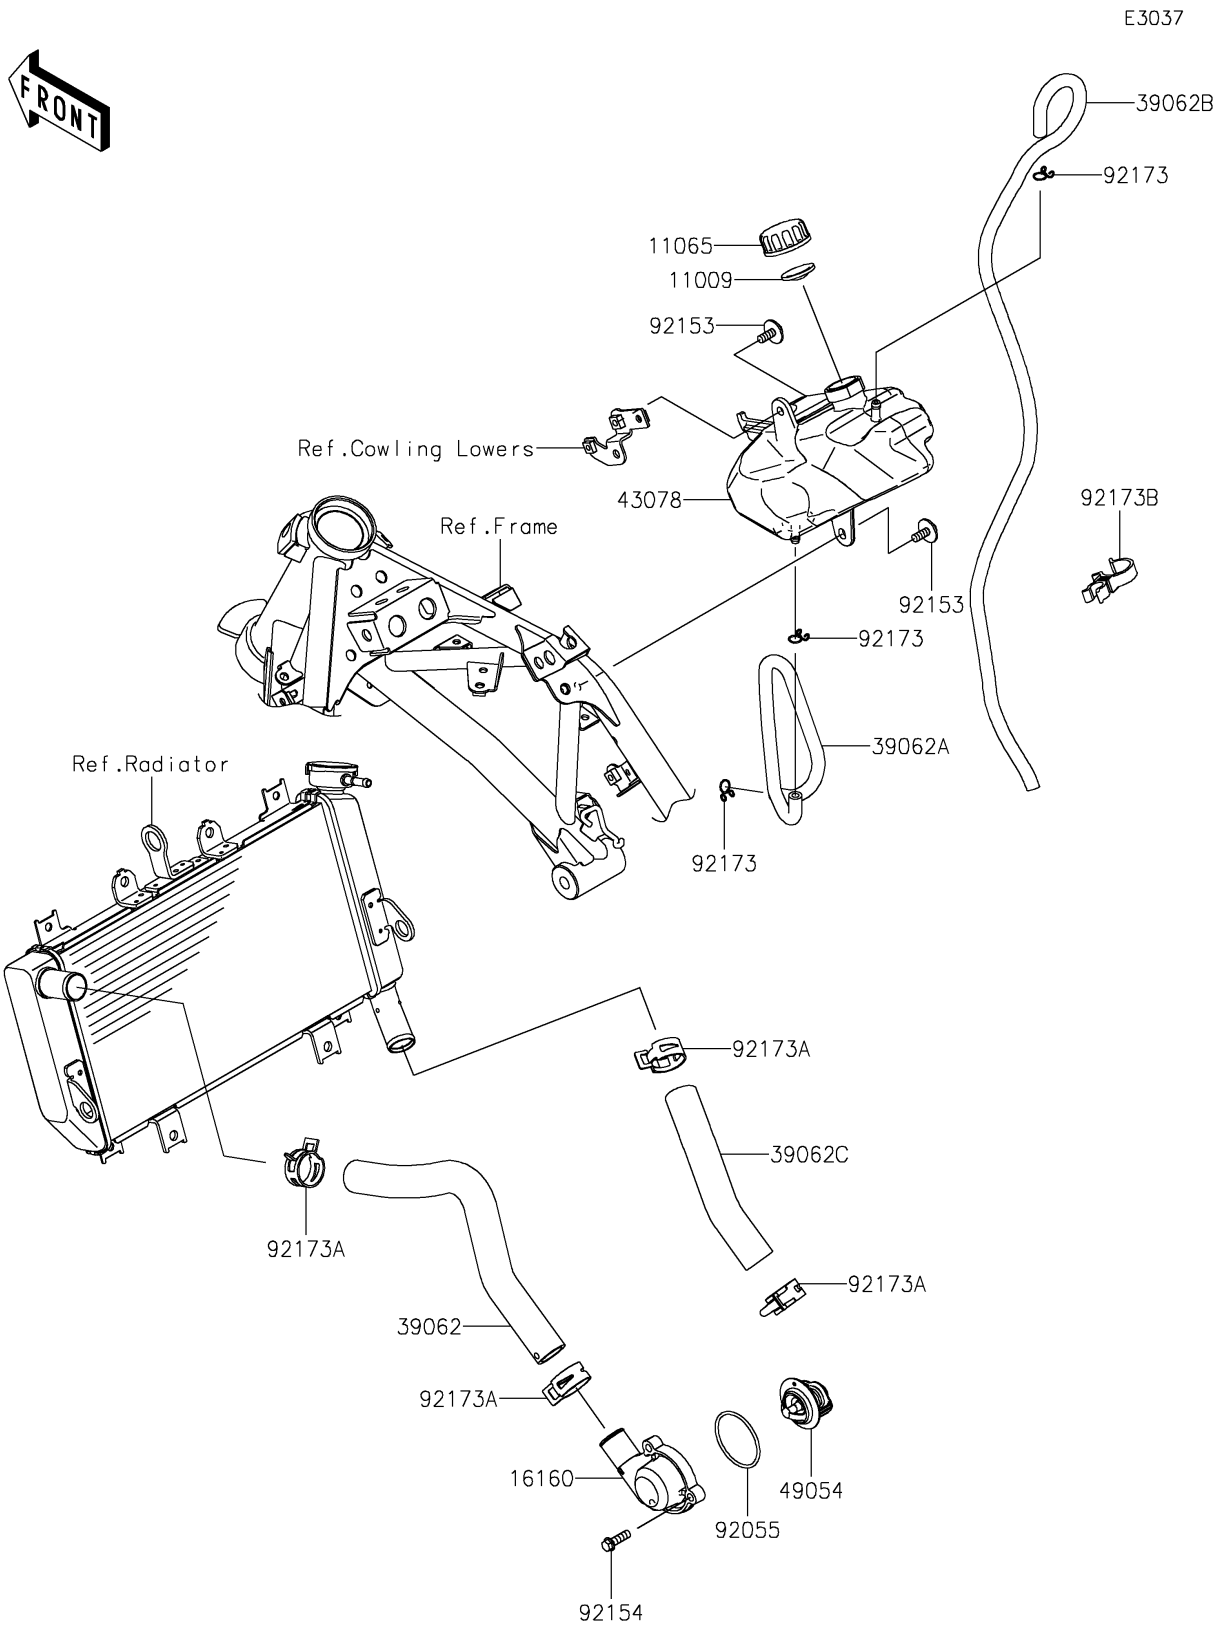

2021 Z400

PARTS DIAGRAM

Water Pipe

2021 Z400

PARTS LIST

Water Pipe

ITEM NAME	PART NUMBER	QUANTITY
GASKET,RESERVOIR TANK CAP (Ref # 11009)	11009-1145	1
CAP (Ref # 11065)	11065-0969	1
BODY,THERMOSTAT (Ref # 16160)	16160-0830	1
HOSE-COOLING,THERMO.-RADIATOR (Ref # 39062)	39062-0781	1
HOSE-COOLING,RAD-RESERVOIR (Ref # 39062A)	39062-0824	1
HOSE-COOLING,OVERFLOW (Ref # 39062B)	39062-0825	1
HOSE-COOLING,RADIATOR-W/PUMP (Ref # 39062C)	39062-0861	1
RESERVOIR (Ref # 43078)	43078-0605	1
THERMOSTAT (Ref # 49054)	49054-0001	1
RING-O,46.7X2.4 (Ref # 92055)	92055-0992	1
BOLT,FLANGED-SMALL,6X16 (Ref # 92153)	92153-1798	2
BOLT,FLANGED,6X20 (Ref # 92154)	92154-1778	3
CLAMP (Ref # 92173)	92173-0050	3
CLAMP (Ref # 92173A)	92173-1688	4
CLAMP (Ref # 92173B)	92173-1691	1