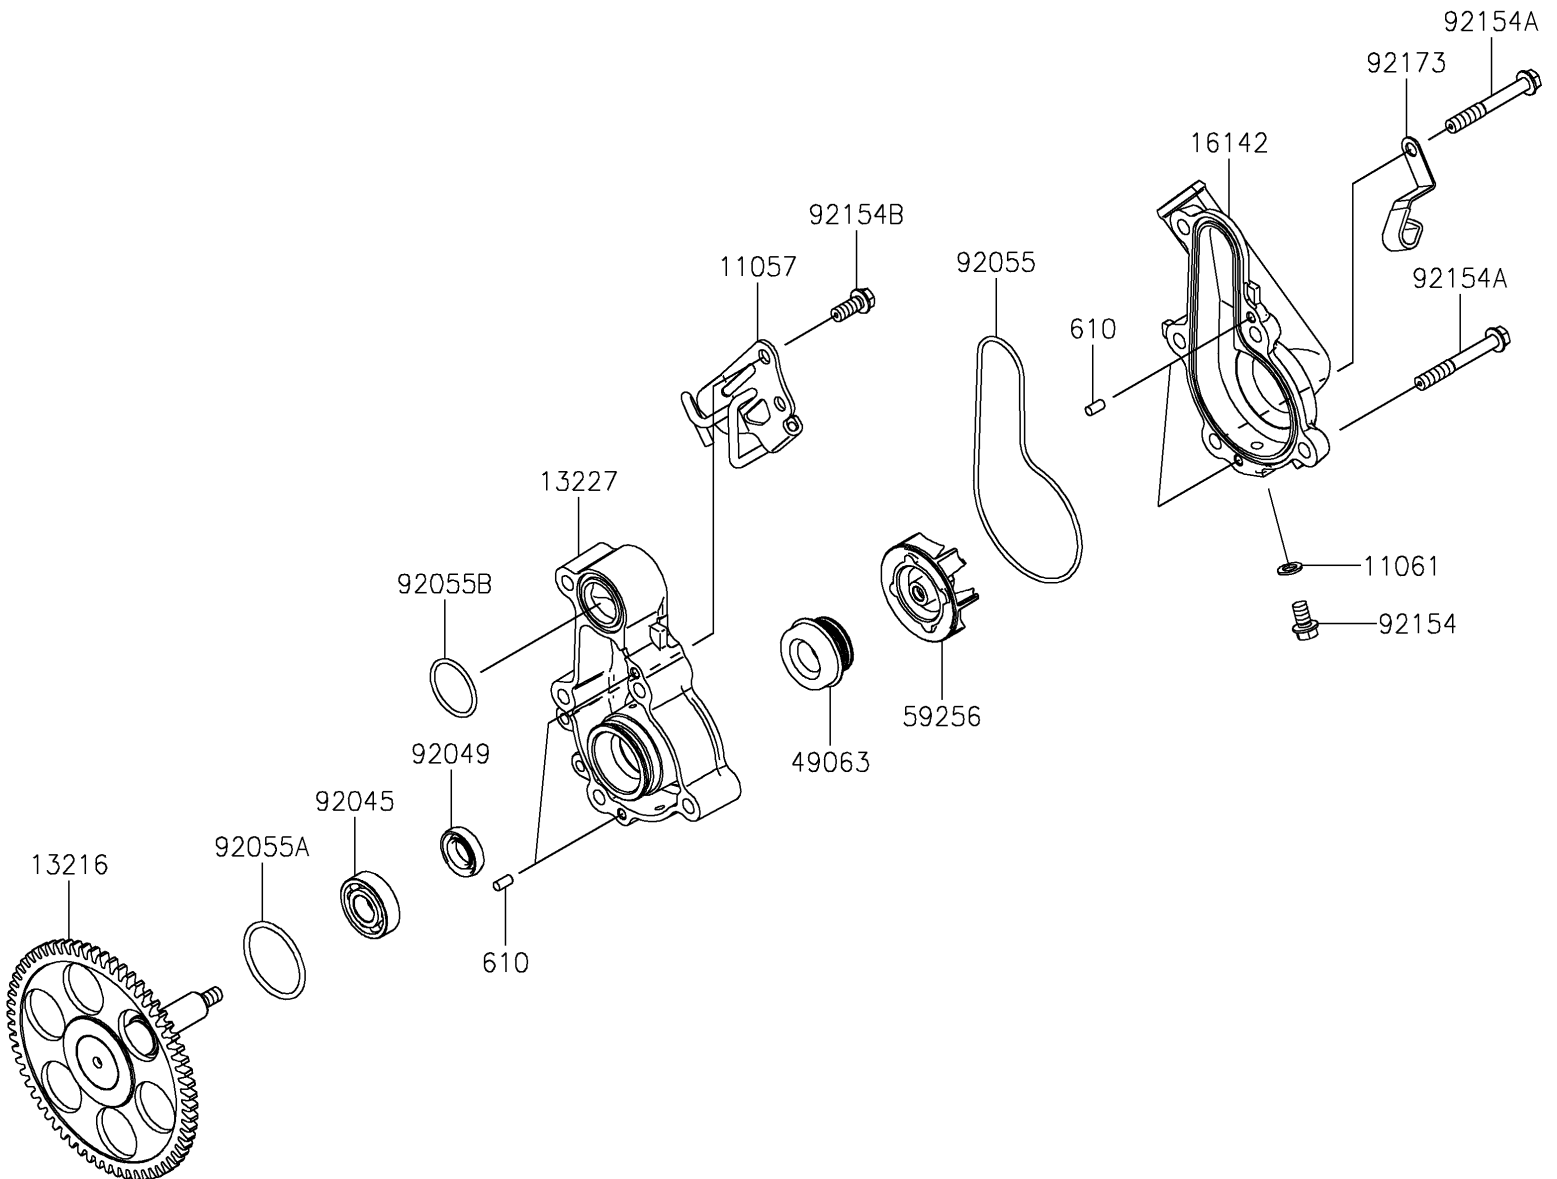

2021 Z400

PARTS DIAGRAM

Water Pump

E3031

2021 Z400

PARTS LIST

Water Pump

ITEM NAME

PART NUMBER

QUANTITY
