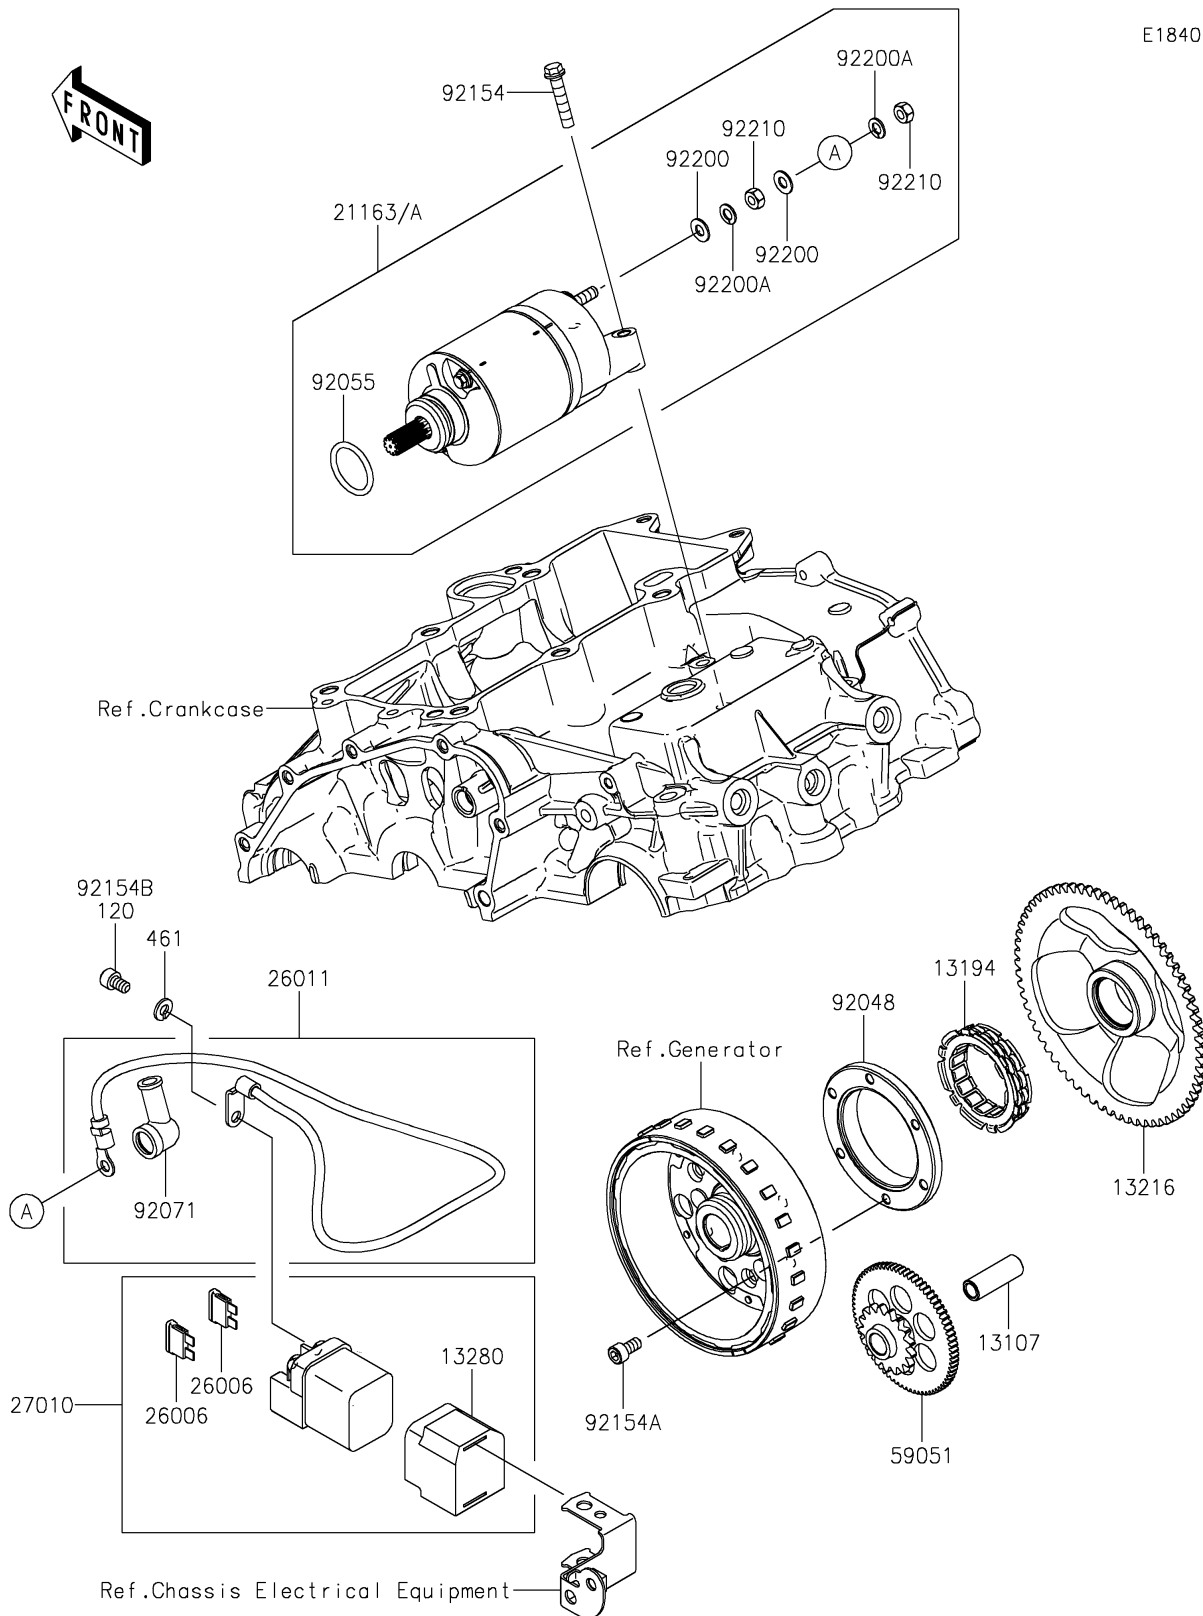

## PARTS DIAGRAM

### Starter Motor

E1840

## PARTS LIST

### Starter Motor

ITEM NAME	PART NUMBER	QUANTITY
SHAFT,IDLER (Ref # 13107)	13107-0861	1
CLUTCH-ONEWAY (Ref # 13194)	13194-1096	1
GEAR-COMP,ONEWAY CLUTCH,67T (Ref # 13216)	13216-0895	1
HOLDER (Ref # 13280)	13280-0301	1
STARTER-ELECTRIC (Ref # 21163)	21163-0782	1
FUSE,BLADE,30A,GREEN (Ref # 26006)	26006-1006	2
WIRE-LEAD,STARTER (Ref # 26011)	26011-1867	1
SWITCH,MAGNETIC (Ref # 27010)	27010-0099	1
GEAR-SPUR,IDLER (Ref # 59051)	59051-0799	1
RACE (Ref # 92048)	92048-0024	1
RING-O (Ref # 92055)	92055-0822	1
GROMMET (Ref # 92071)	92071-0787	1
BOLT,FLANGED,6X30 (Ref # 92154)	92154-1773	2
BOLT,SOCKET,6X12 (Ref # 92154A)	92154-1889	6
WASHER (Ref # 92200)	92200-1678	2
WASHER (Ref # 92200A)	92200-1679	2
NUT (Ref # 92210)	92210-1664	2
BOLT-SOCKET,6X10 (Ref # 120)	120CA0610	2
WASHER-SPRING,6MM (Ref # 461)	461DA0600	2