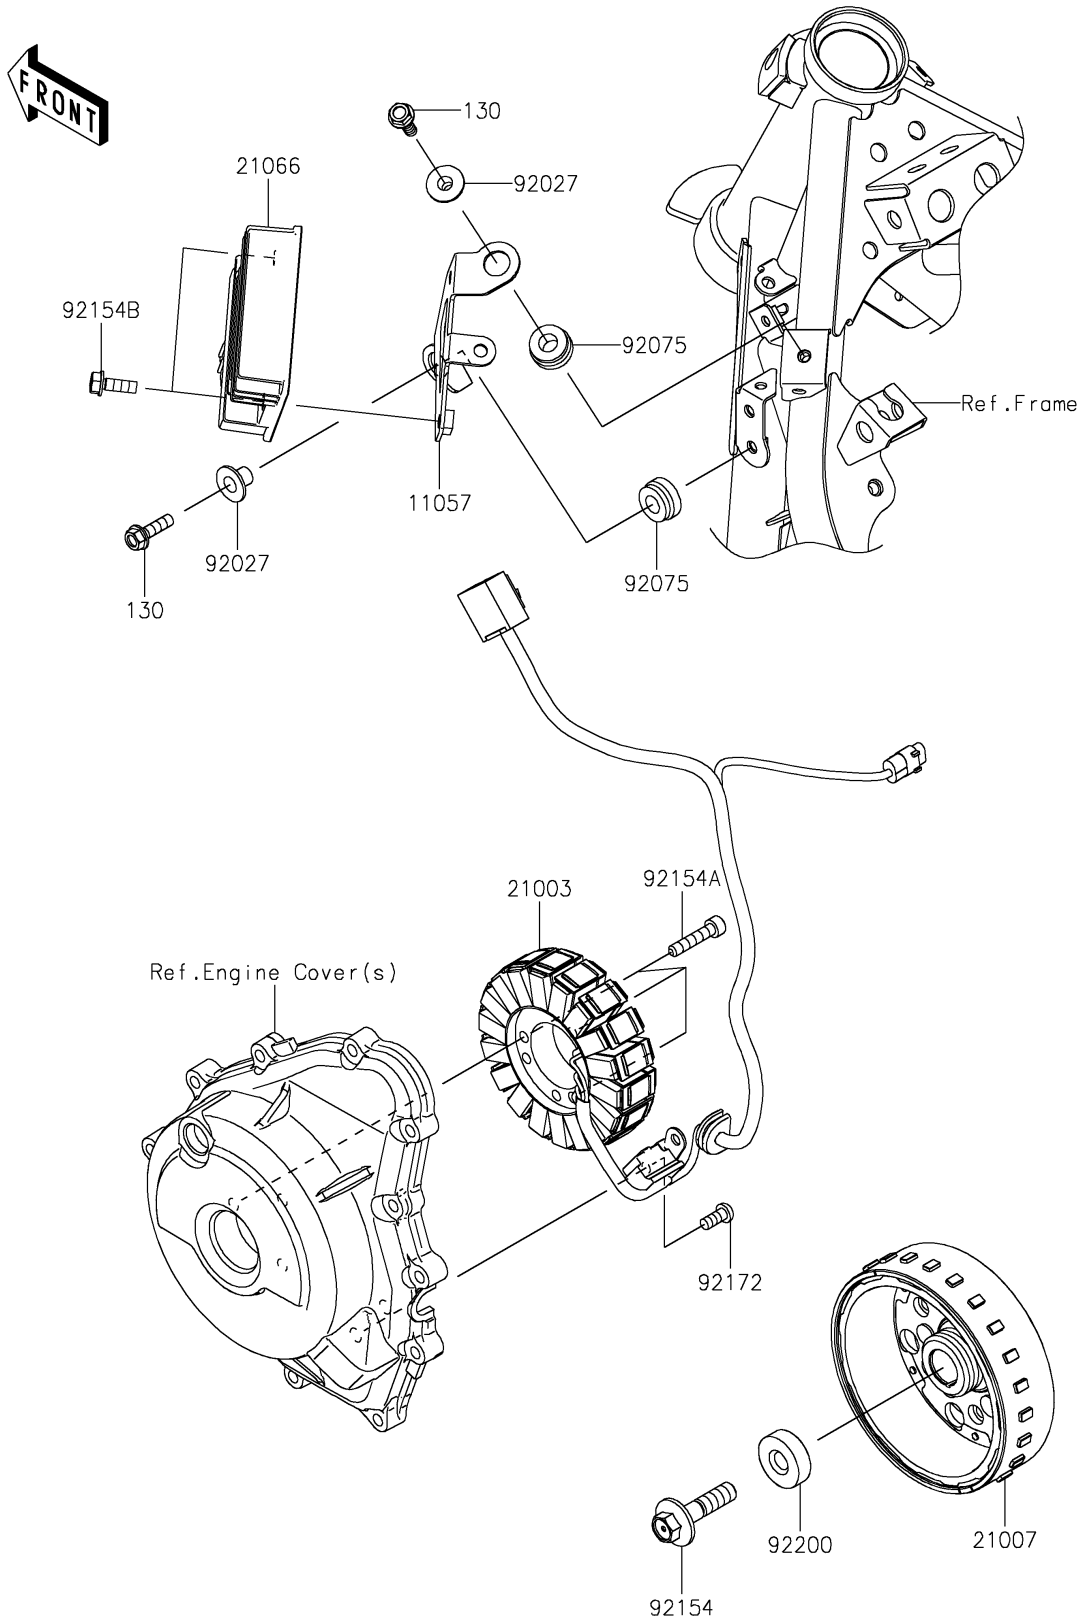

## PARTS DIAGRAM

### Generator

E1810

## PARTS LIST

### Generator

ITEM NAME	PART NUMBER	QUANTITY
BRACKET,REGULATOR (Ref # 11057)	11057-1977	1
STATOR (Ref # 21003)	21003-0178	1
ROTOR (Ref # 21007)	21007-0730	1
REGULATOR-VOLTAGE (Ref # 21066)	21066-0761	1
COLLAR,FLANGED,L=12.1,BLACK (Ref # 92027)	92027-1651	2
DAMPER (Ref # 92075)	92075-277	2
BOLT,FLANGED,10X40 (Ref # 92154)	92154-2341	1
BOLT,SOCKET,6X30 (Ref # 92154A)	92154-2820	3
BOLT,FLANGED,6X18 (Ref # 92154B)	92154-2896	2
SCREW,6X14 (Ref # 92172)	92172-1212	2
WASHER,10X30X9 (Ref # 92200)	92200-0790	1
BOLT-FLANGED,6X22 (Ref # 130)	130BA0622	2