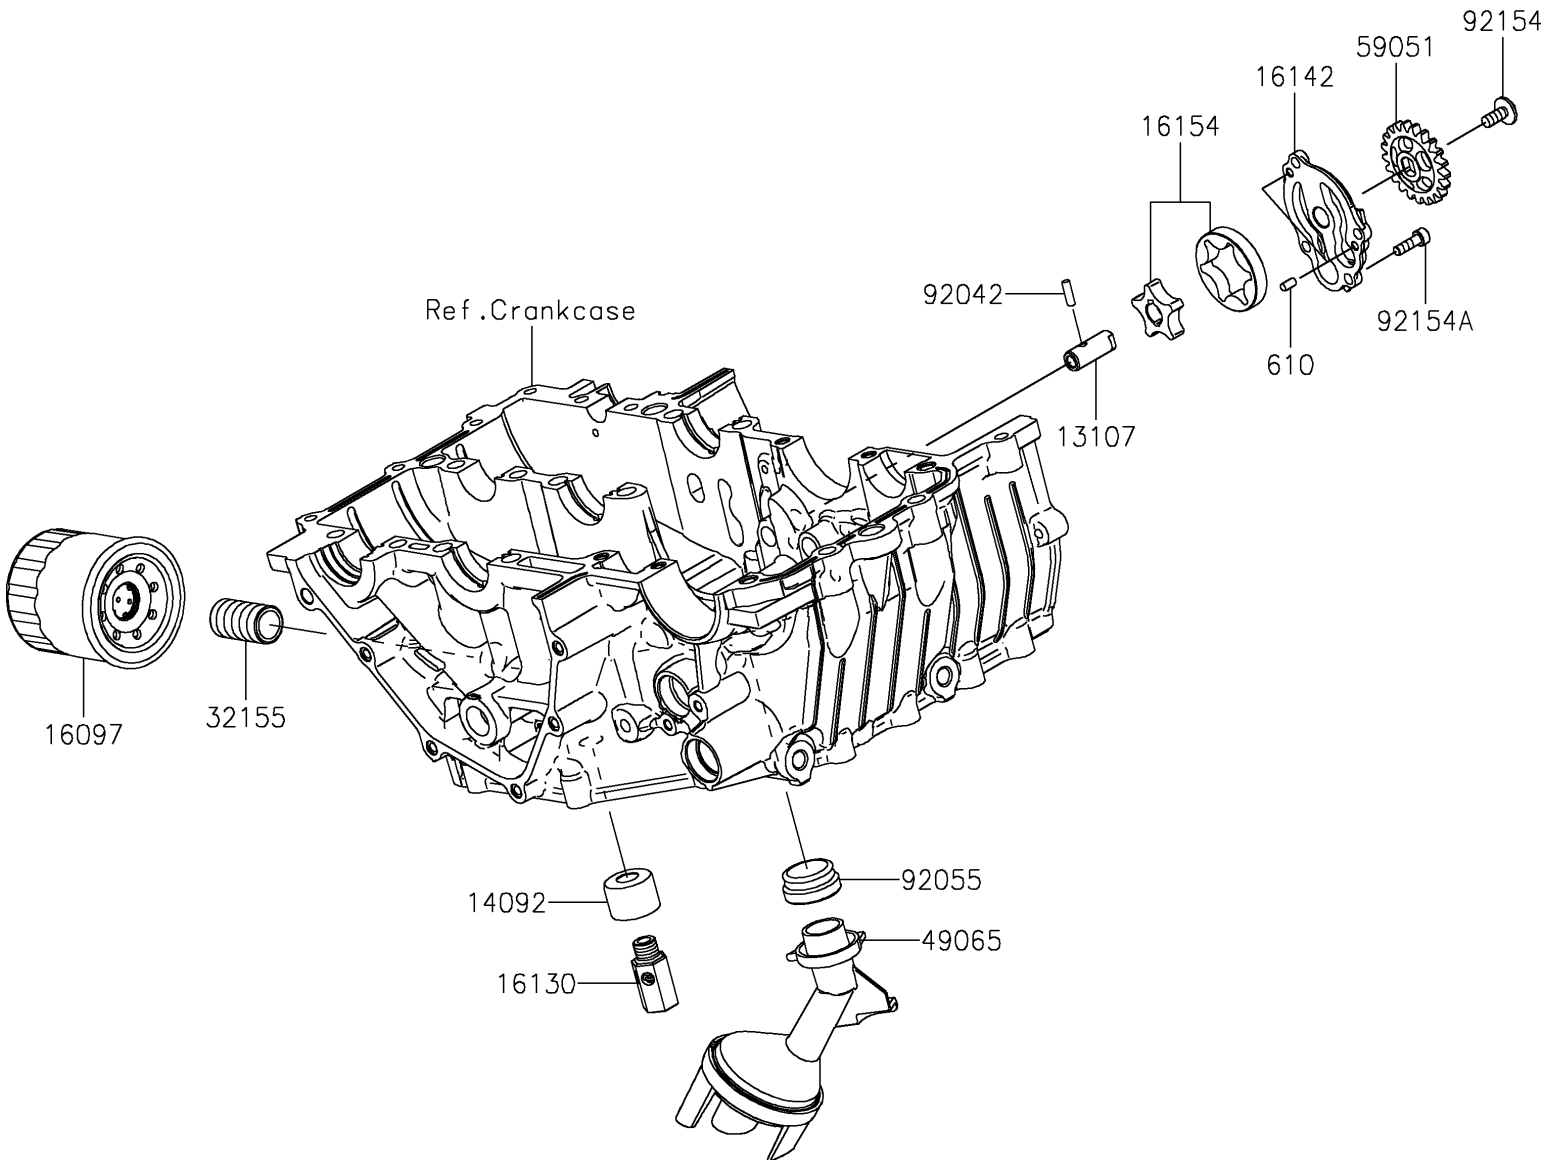

## PARTS DIAGRAM

### Oil Pump/Oil Filter

E1710

## PARTS LIST

### Oil Pump/Oil Filter

ITEM NAME	PART NUMBER	QUANTITY
SHAFT (Ref # 13107)	13107-0905	1
COVER,RELIEF VALVE (Ref # 14092)	14092-1002	1
FILTER-ASSY-OIL (Ref # 16097)	16097-0552	1
VALVE-ASSY-RELIEF (Ref # 16130)	16130-0006	1
COVER-PUMP (Ref # 16142)	16142-0748	1
ROTOR-PUMP (Ref # 16154)	16154-0738	1
PIPE,OIL FILTER (Ref # 32155)	32155-0029	1
FILTER-OIL (Ref # 49065)	49065-0048	1
GEAR-SPUR,OIL PUMP,21T (Ref # 59051)	59051-0797	1
PIN,DOWEL,4X13.8 (Ref # 92042)	92042-030	1
RING-O,OIL FILTER (Ref # 92055)	92055-1354	1
BOLT,SOCKET,6X14 (Ref # 92154)	92154-2731	1
BOLT,SOCKET,5X16 (Ref # 92154A)	92154-2792	4
ROLLER,4X8 (Ref # 610)	610A0408	2