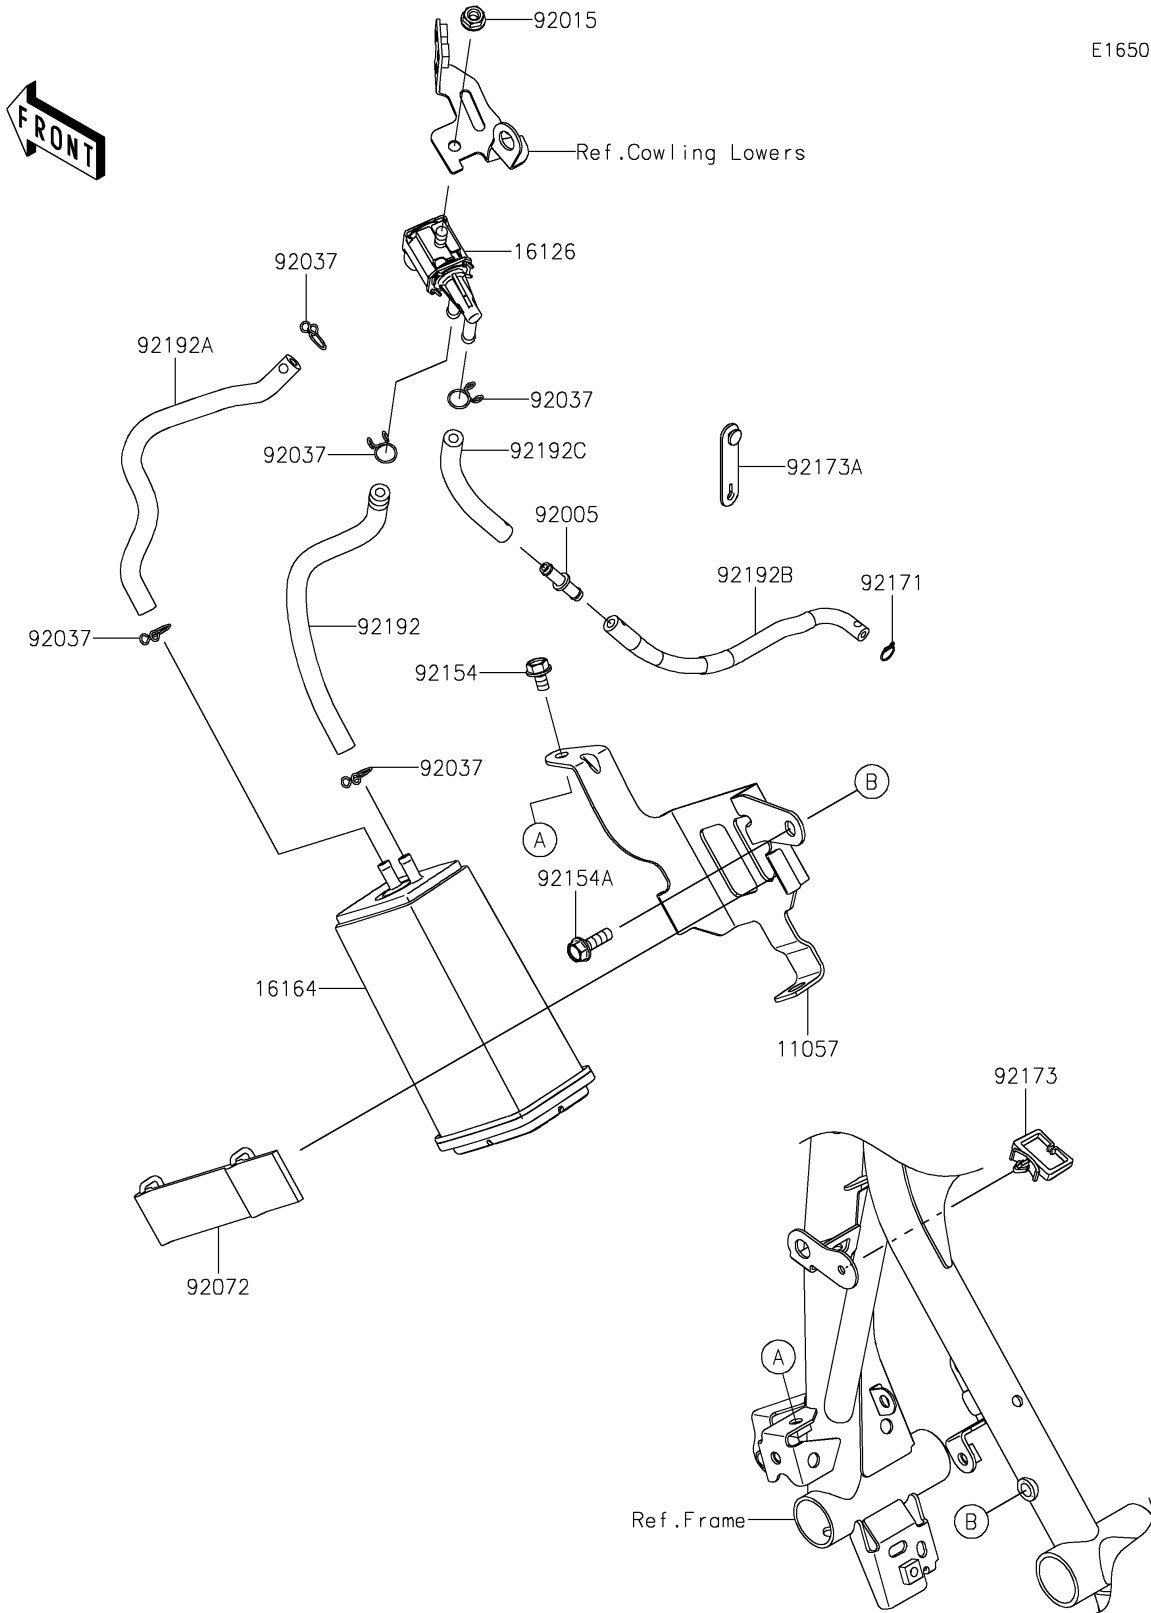

2022 Z400 ABS

PARTS DIAGRAM

Fuel Evaporative System(CA)

E1650

2022 Z400 ABS

PARTS LIST

Fuel Evaporative System(CA)

Kawasaki

Let the Good Times Roll®

ITEM NAME

PART NUMBER

QUANTITY
