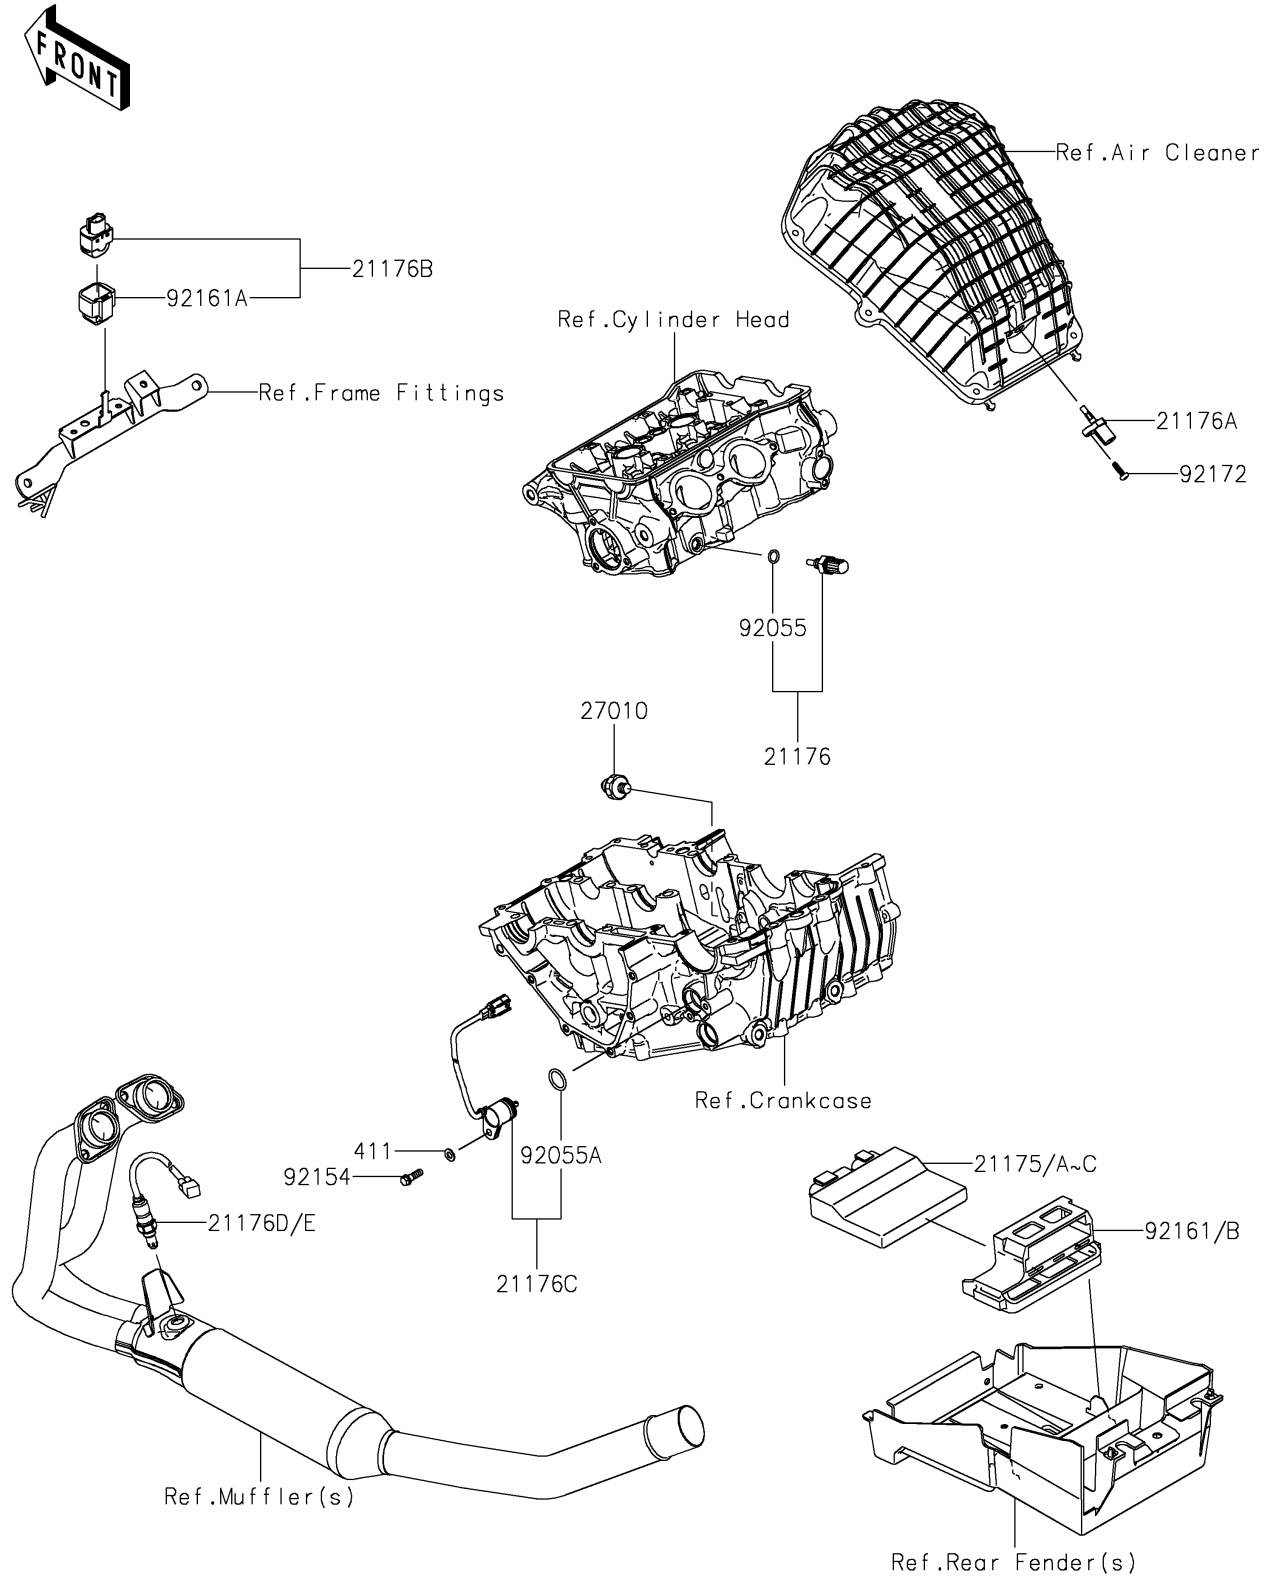

2022 Z400 ABS

PARTS DIAGRAM

Fuel Injection

E1530

2022 Z400 ABS

PARTS LIST

Fuel Injection

Kawasaki

Let the Good Times Roll®

ITEM NAME

PART NUMBER

QUANTITY
