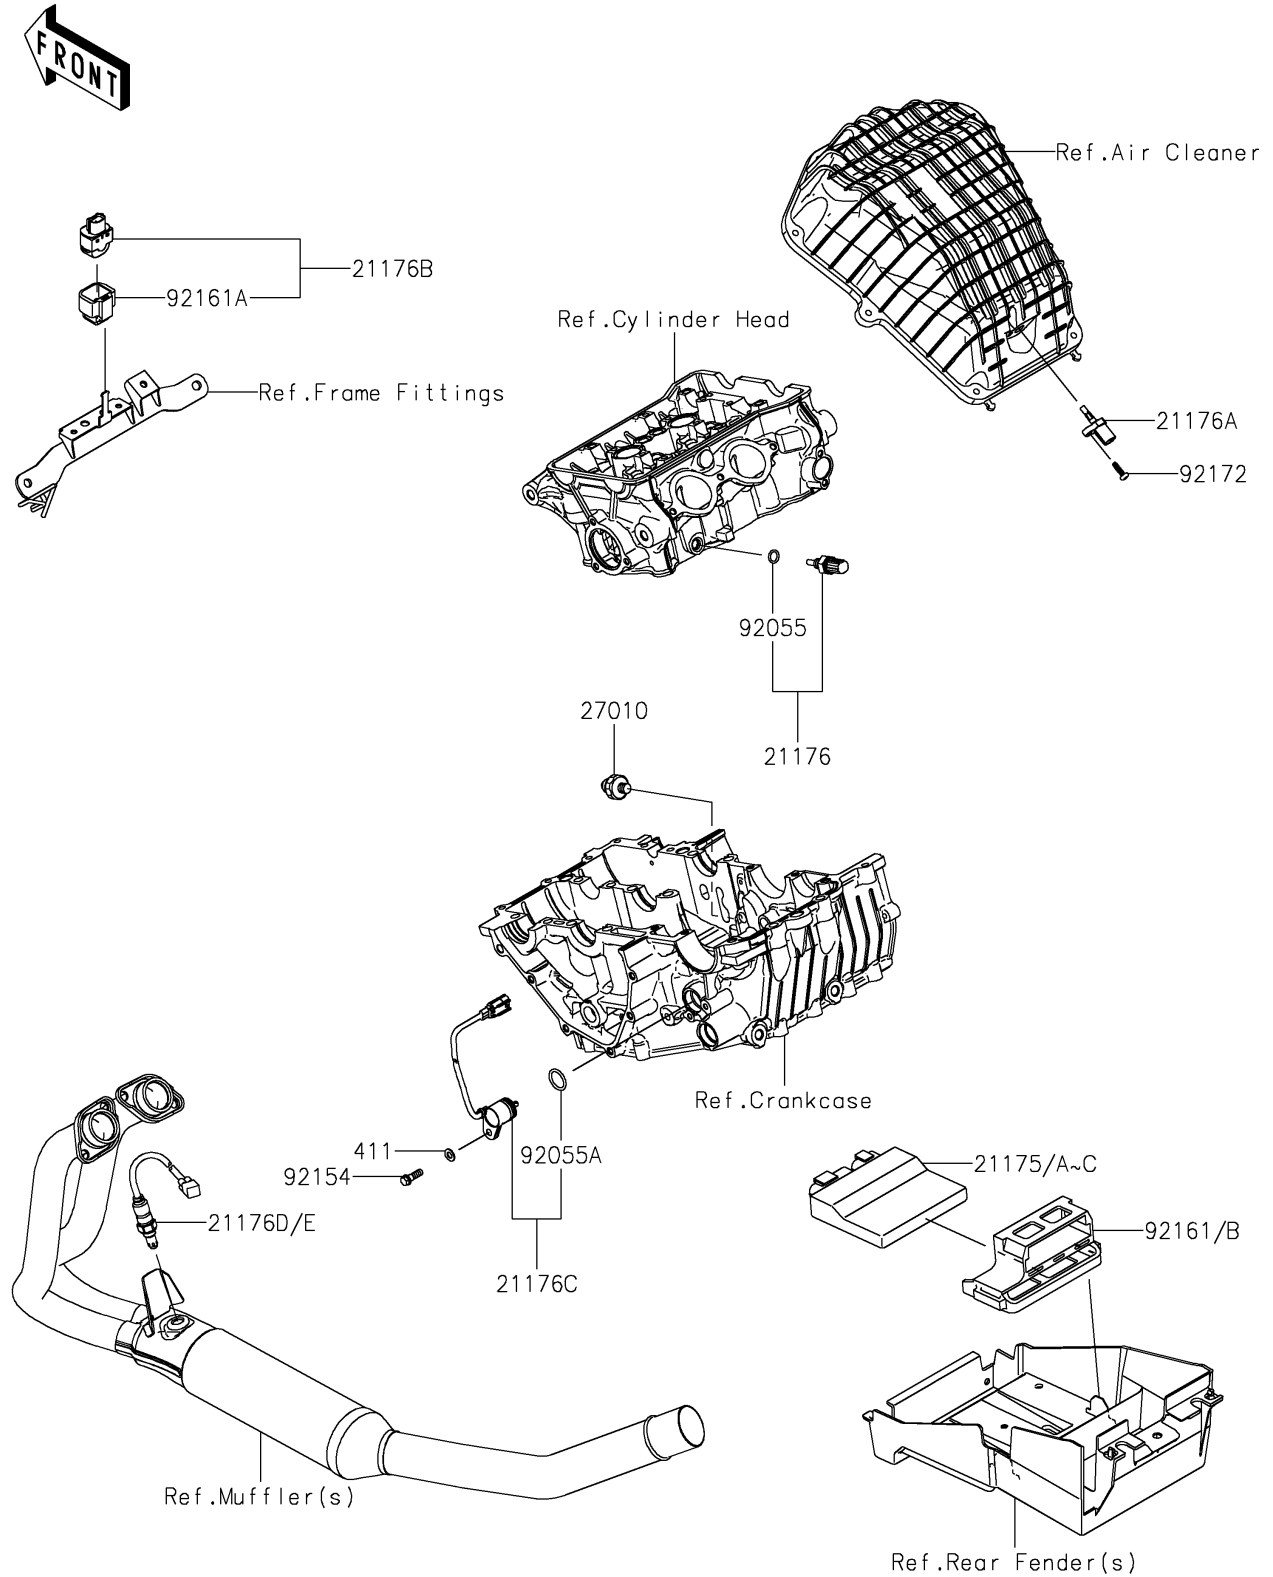

2021 Z400

PARTS DIAGRAM

Fuel Injection

E1530

2021 Z400

PARTS LIST

Fuel Injection

ITEM NAME

PART NUMBER

QUANTITY
