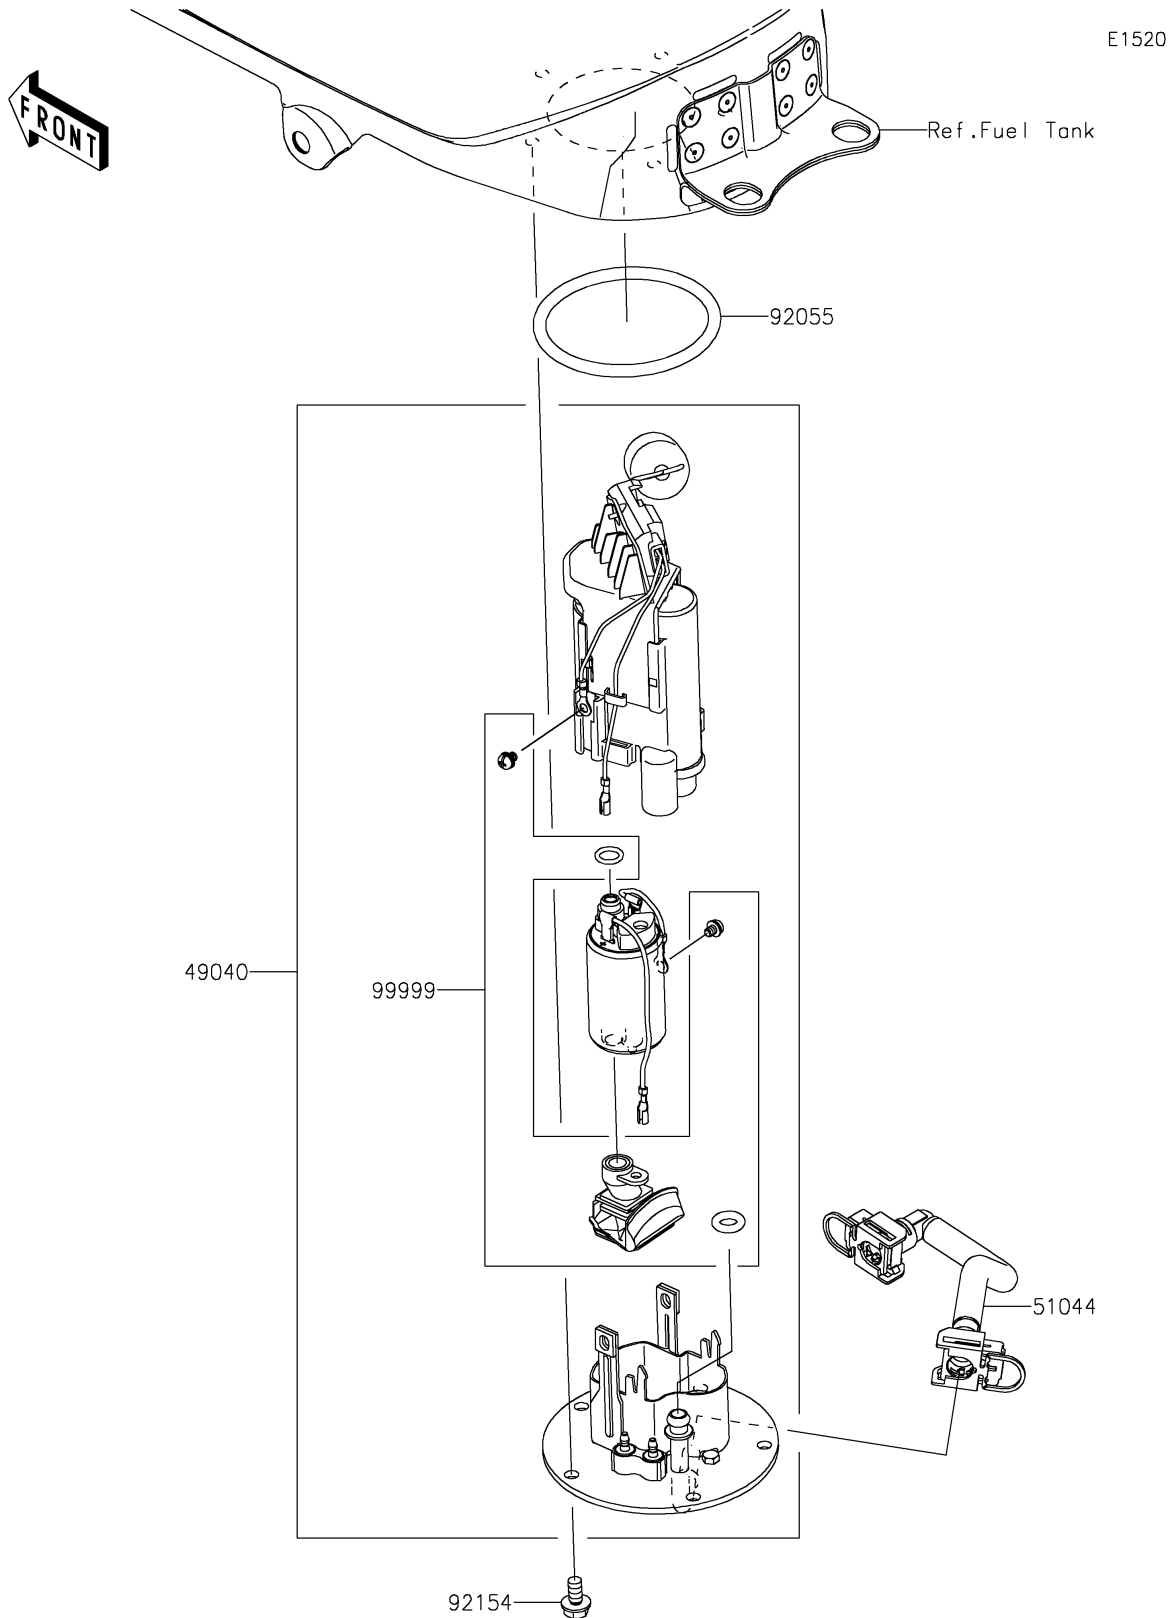

2023 Z400

PARTS DIAGRAM

Fuel Pump

2023 Z400

PARTS LIST

Fuel Pump

| ITEM NAME | PART NUMBER | QUANTITY |
|---------------------------------|-------------|----------|
| PUMP-FUEL (Ref # 49040) | 49040-0763 | 1 |
| TUBE-ASSY,FUEL (Ref # 51044) | 51044-0843 | 1 |
| RING-O,74.6X5.7 (Ref # 92055) | 92055-0728 | 1 |
| BOLT,FLANGED,6X12 (Ref # 92154) | 92154-2335 | 5 |
| KIT,FUEL FILTER (Ref # 99999) | 99999-0525 | 1 |