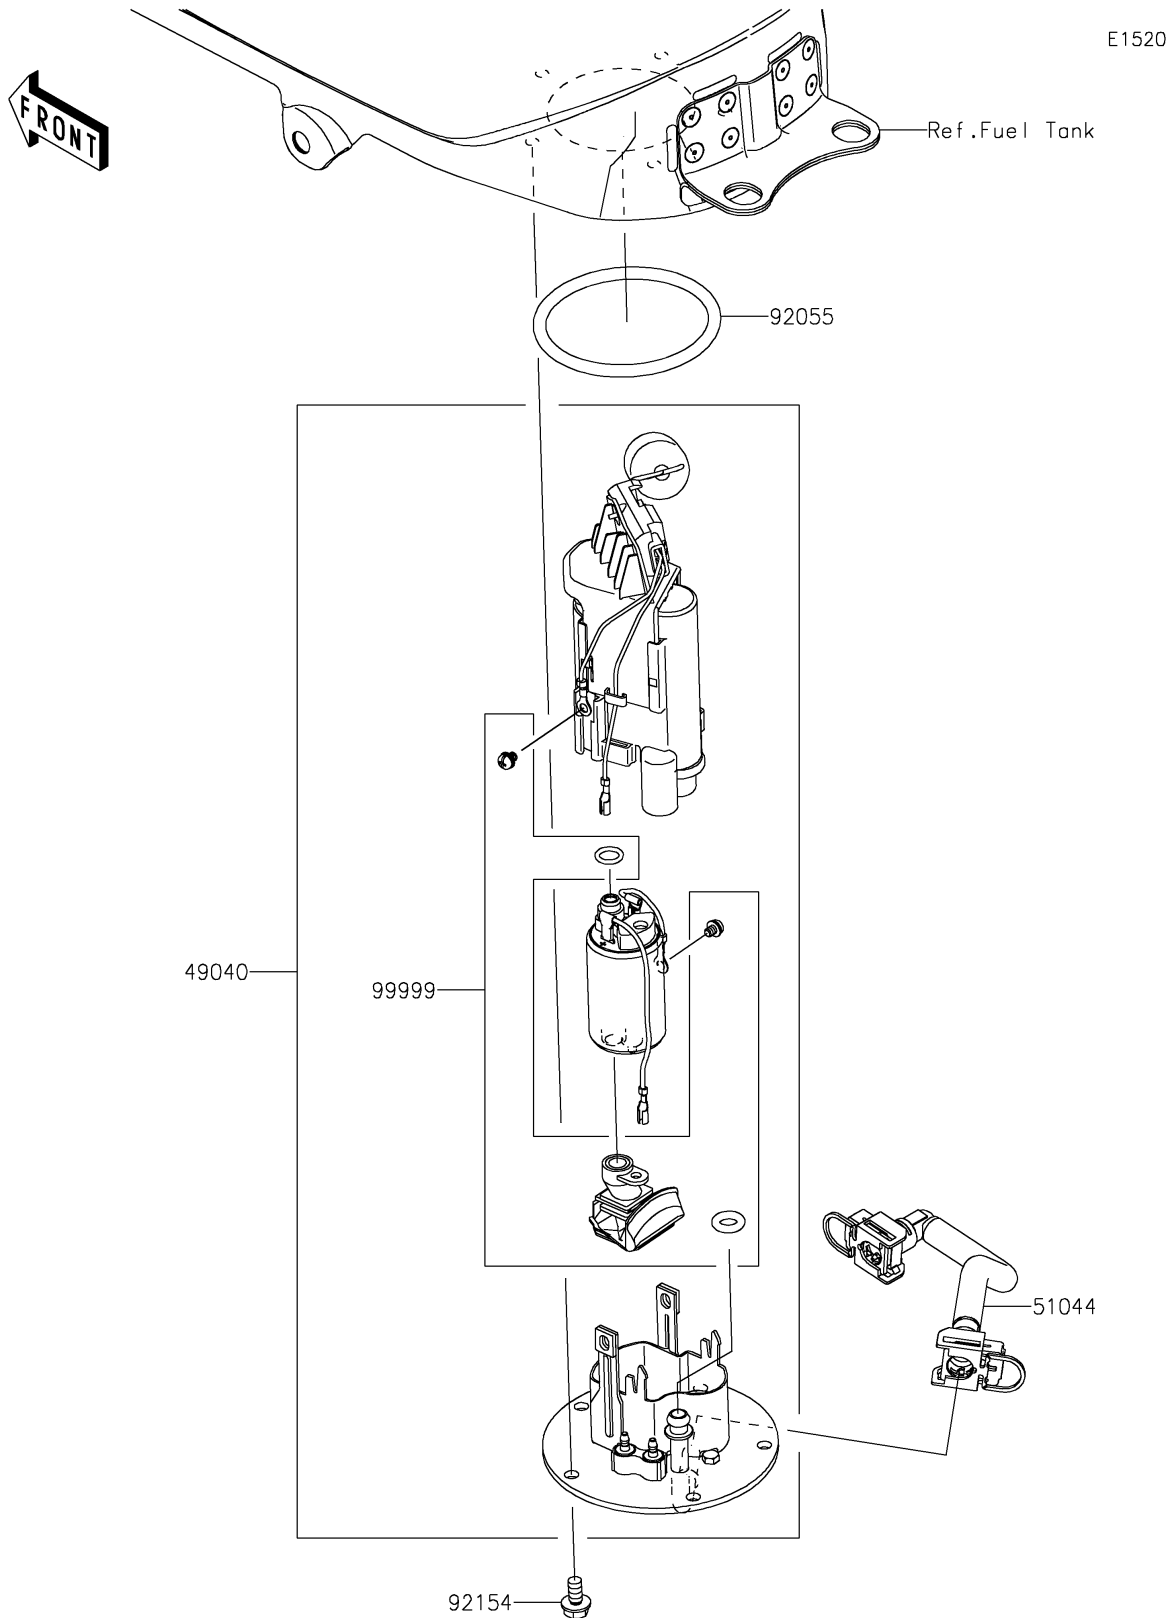

2021 Z400

PARTS DIAGRAM

Fuel Pump

2021 Z400

PARTS LIST

Fuel Pump

ITEM NAME	PART NUMBER	QUANTITY
PUMP-FUEL (Ref # 49040)	49040-0763	1
TUBE-ASSY,FUEL (Ref # 51044)	51044-0843	1
RING-O,74.6X5.7 (Ref # 92055)	92055-0728	1
BOLT,FLANGED,6X12 (Ref # 92154)	92154-2335	5
KIT,FUEL FILTER (Ref # 99999)	99999-0525	1