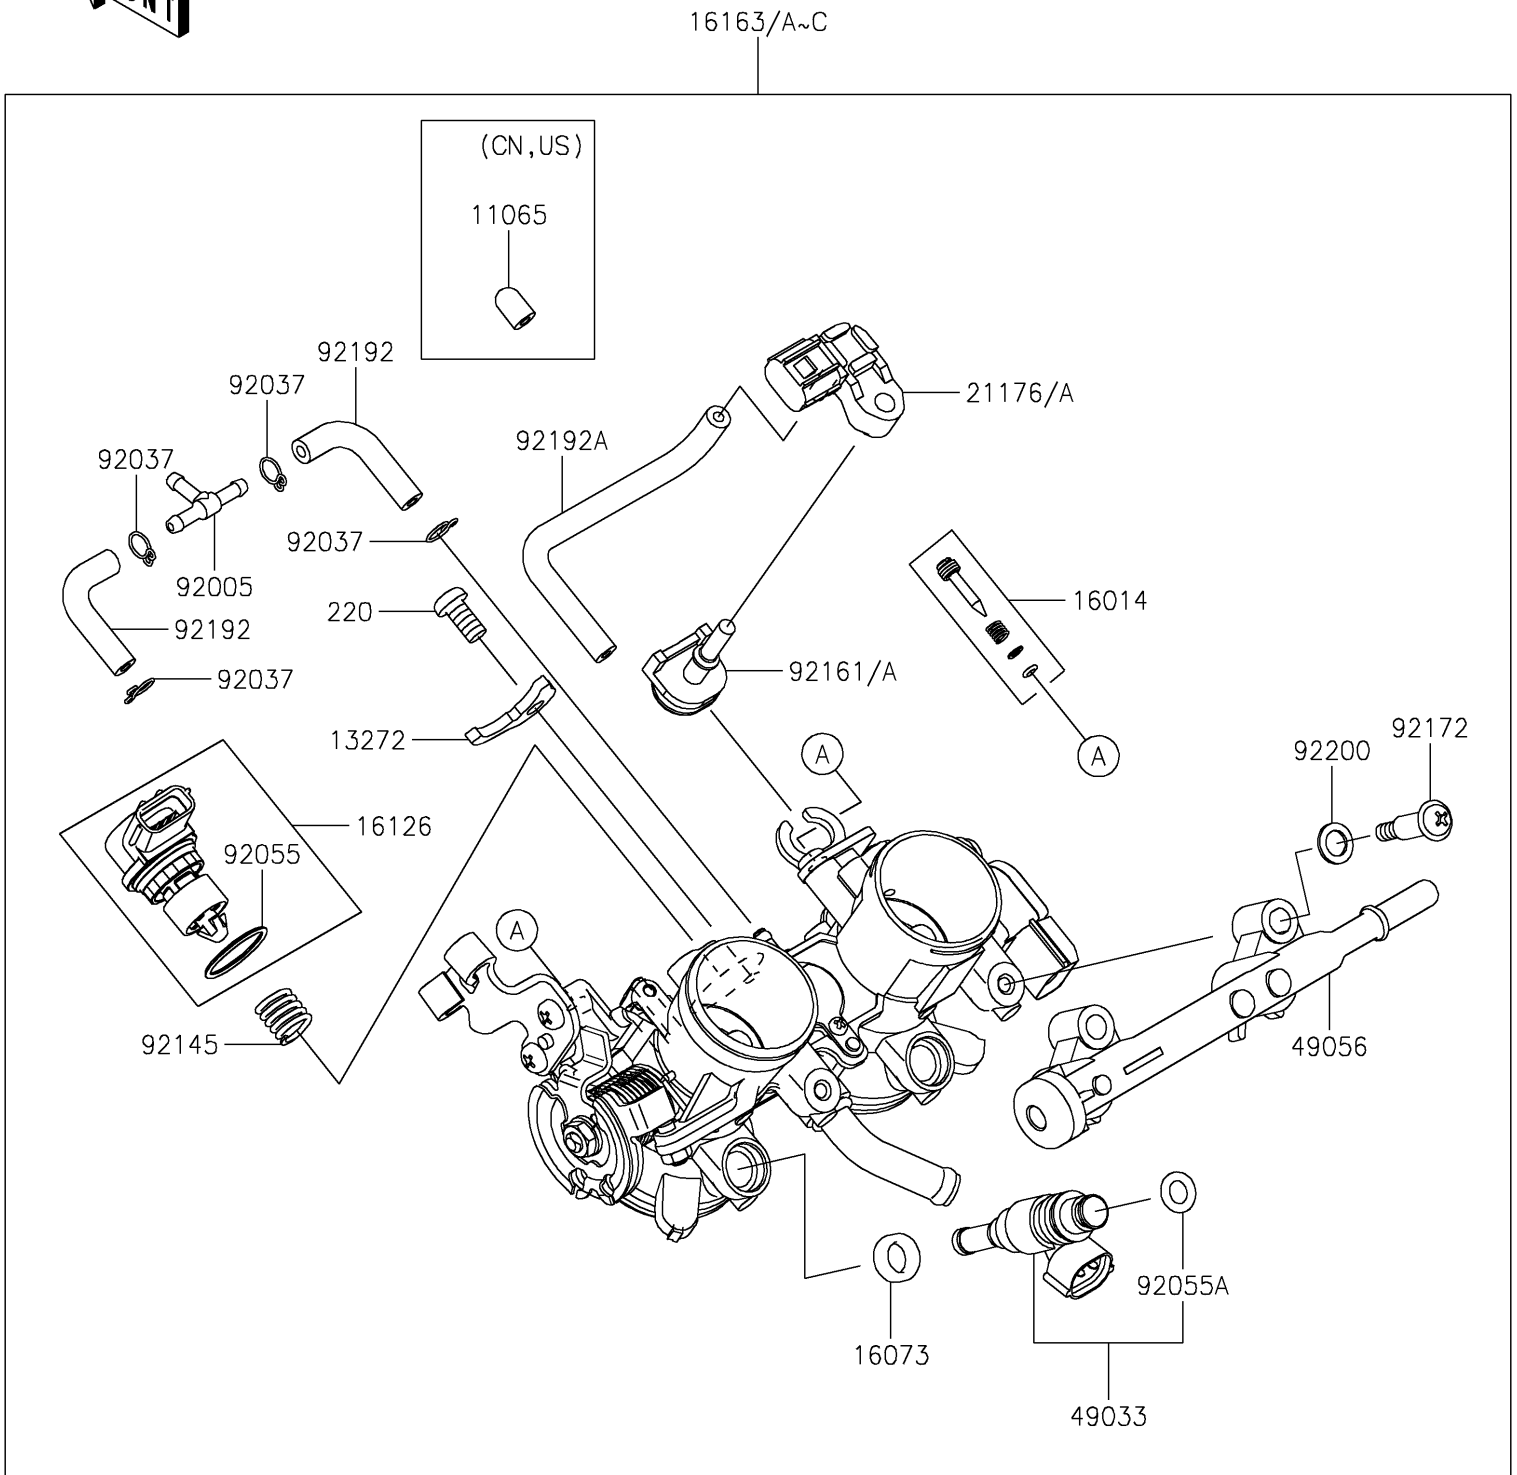

2023 Z400

PARTS DIAGRAM

Throttle

E1510

2023 Z400

PARTS LIST

Throttle

ITEM NAME	PART NUMBER	QUANTITY
PLATE (Ref # 13272)	13272-2558	1
SCREW-PILOT AIR (Ref # 16014)	16014-0022	2
INSULATOR (Ref # 16073)	16073-0866	2
VALVE,ISC (Ref # 16126)	16126-0748	1
THROTTLE-ASSY (Ref # 16163B)	16163-1267	1
SENSOR,PRESSURE (Ref # 21176A)	21176-0906	1
NOZZLE-INJECTION (Ref # 49033)	49033-0047	2
PIPE-INJECTION (Ref # 49056)	49056-0050	1
FITTING (Ref # 92005)	92005-1380	1
RING-O (Ref # 92055)	92055-0907	1
RING-O,REGULATOR-FUEL (Ref # 92055A)	92055-2187	2
SPRING (Ref # 92145)	92145-1826	1
DAMPER (Ref # 92161A)	92161-2438	1
SCREW (Ref # 92172)	92172-1257	2
TUBE,3.5X7.5X55 (Ref # 92192)	92192-1349	2
TUBE (Ref # 92192A)	92192-1906	1
WASHER (Ref # 92200)	92200-3807	2
SCREW-PAN-CROS,6X12 (Ref # 220)	220AA0612	1