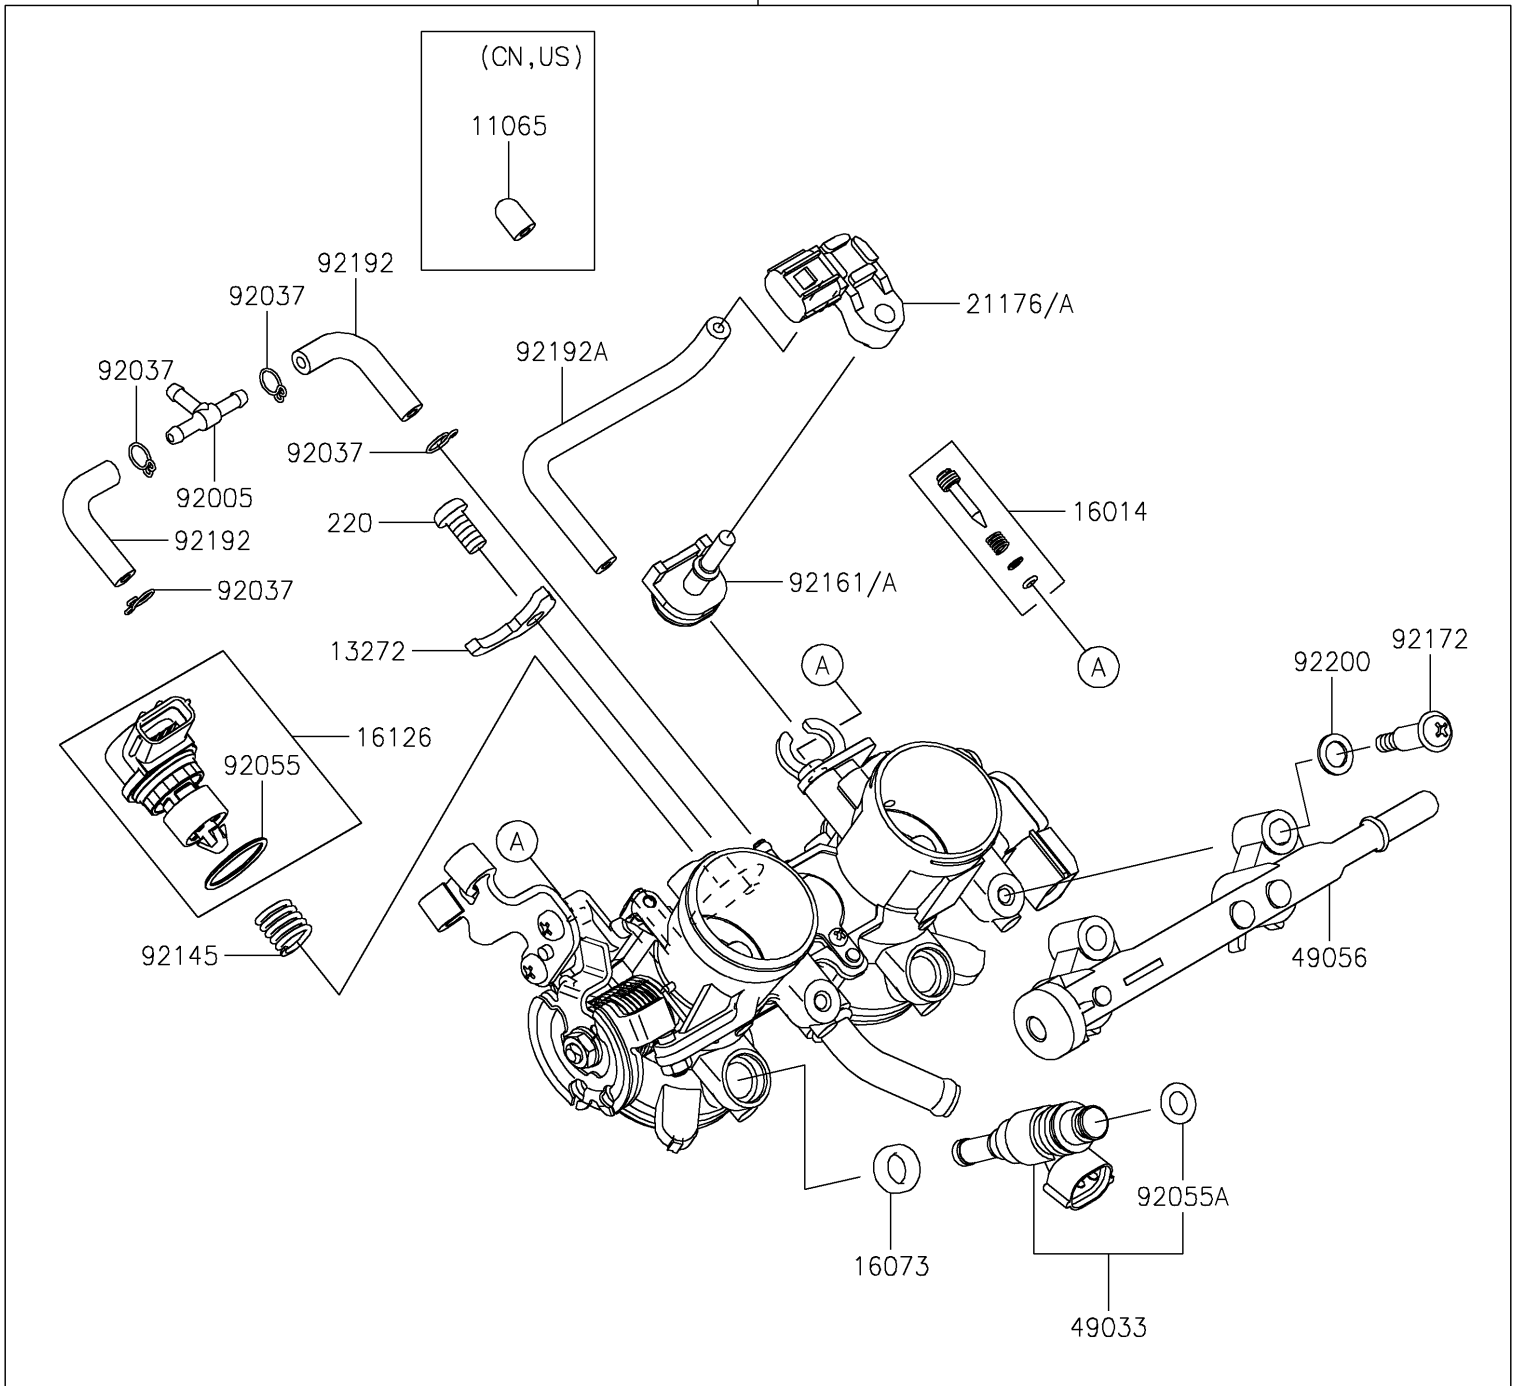

## PARTS DIAGRAM

### Throttle

E1510

16163/A~C

## PARTS LIST

### Throttle

ITEM NAME	PART NUMBER	QUANTITY
PLATE (Ref # 13272)	13272-2558	1
SCREW-PILOT AIR (Ref # 16014)	16014-0022	2
INSULATOR (Ref # 16073)	16073-0866	2
VALVE,ISC (Ref # 16126)	16126-0748	1
THROTTLE-ASSY (Ref # 16163)	16163-0976	1
THROTTLE-ASSY (Ref # 16163A)	16163-0977	1
SENSOR,PRESSURE (Ref # 21176)	21176-0111	1
NOZZLE-INJECTION (Ref # 49033)	49033-0047	2
PIPE-INJECTION (Ref # 49056)	49056-0050	1
FITTING (Ref # 92005)	92005-1380	1
RING-O (Ref # 92055)	92055-0907	1
RING-O,REGULATOR-FUEL (Ref # 92055A)	92055-2187	2
SPRING (Ref # 92145)	92145-1826	1
DAMPER (Ref # 92161)	92161-0673	1
SCREW (Ref # 92172)	92172-1257	2
TUBE,3.5X7.5X55 (Ref # 92192)	92192-1349	2
TUBE (Ref # 92192A)	92192-1906	1
WASHER (Ref # 92200)	92200-3807	2
SCREW-PAN-CROS,6X12 (Ref # 220)	220AA0612	1