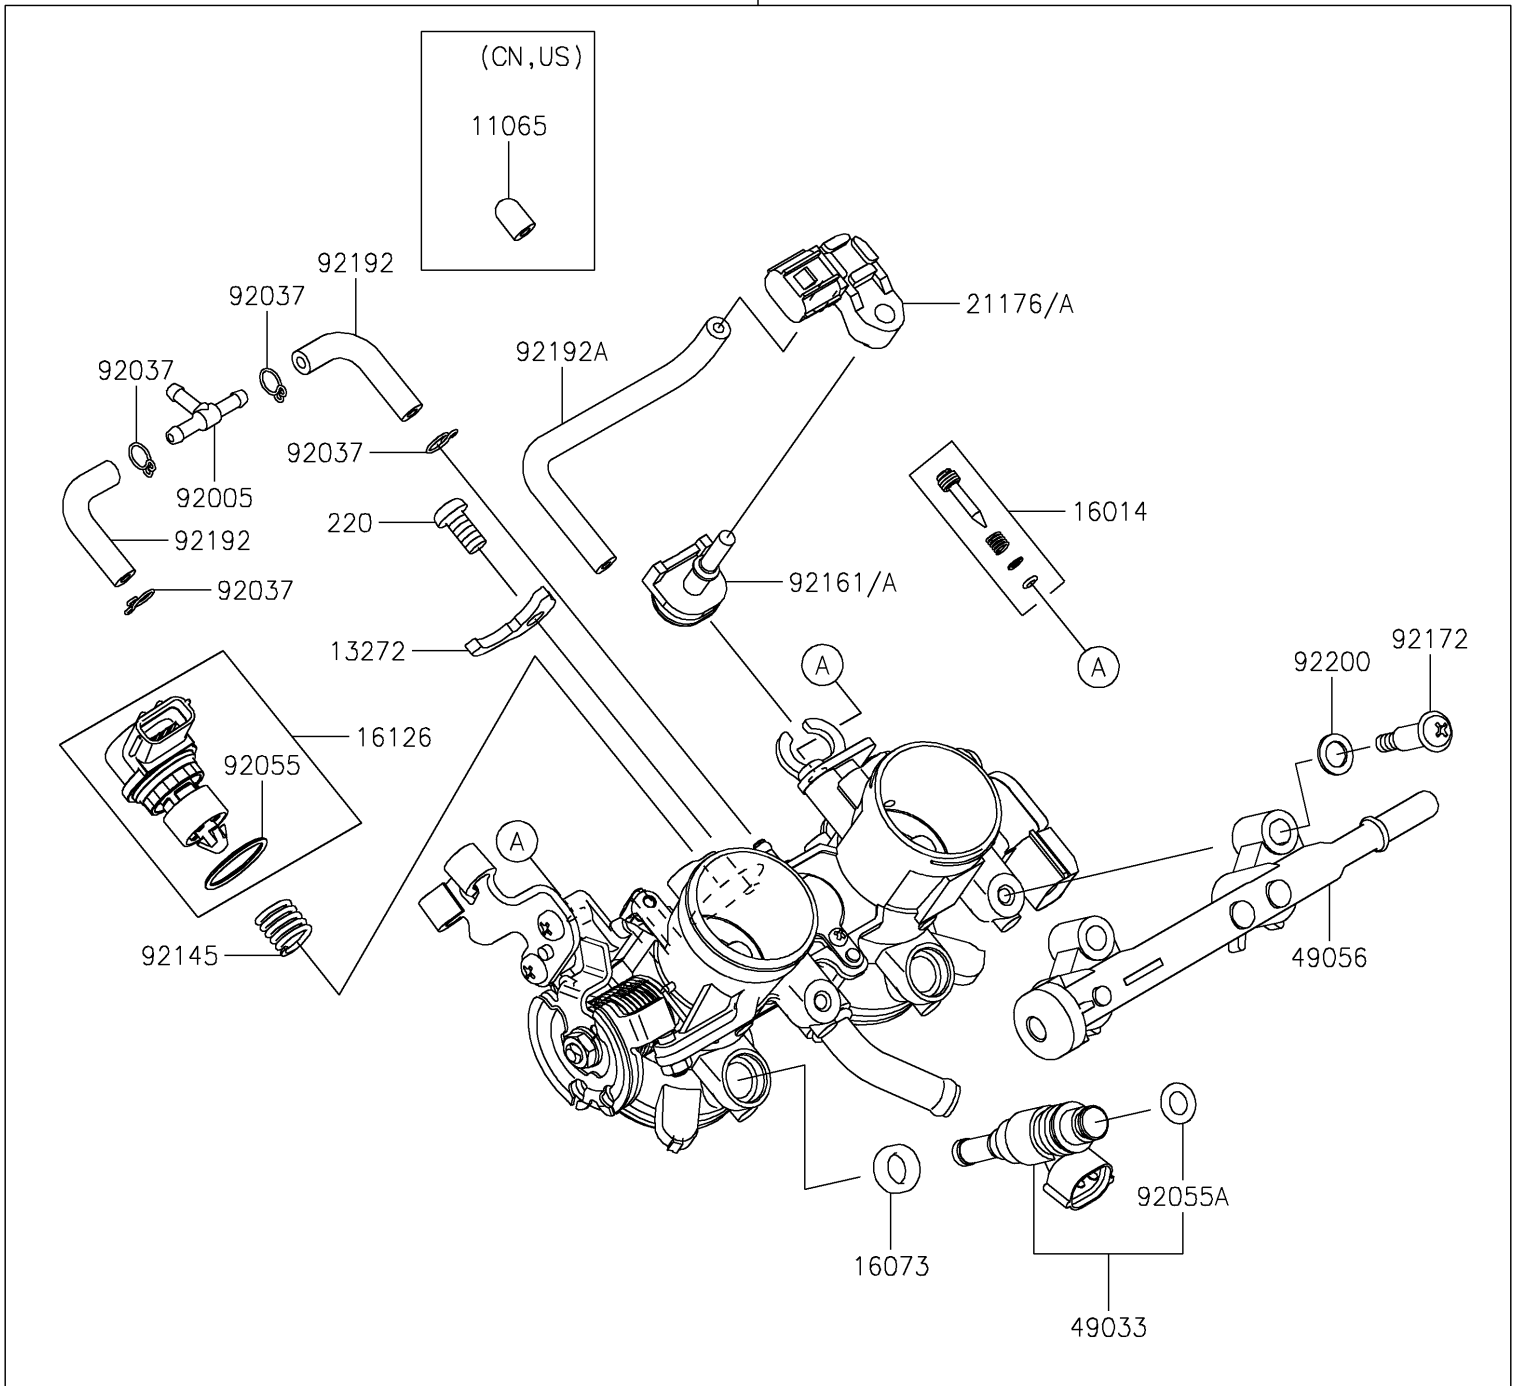

2021 Z400

PARTS DIAGRAM

Throttle

E1510

16163/A~C

2021 Z400

PARTS LIST

Throttle

ITEM NAME	PART NUMBER	QUANTITY
PLATE (Ref # 13272)	13272-2558	1
SCREW-PILOT AIR (Ref # 16014)	16014-0022	2
INSULATOR (Ref # 16073)	16073-0866	2
VALVE,ISC (Ref # 16126)	16126-0748	1
THROTTLE-ASSY (Ref # 16163)	16163-0976	1
THROTTLE-ASSY (Ref # 16163A)	16163-0977	1
SENSOR,PRESSURE (Ref # 21176)	21176-0111	1
NOZZLE-INJECTION (Ref # 49033)	49033-0047	2
PIPE-INJECTION (Ref # 49056)	49056-0050	1
FITTING (Ref # 92005)	92005-1380	1
RING-O (Ref # 92055)	92055-0907	1
RING-O,REGULATOR-FUEL (Ref # 92055A)	92055-2187	2
SPRING (Ref # 92145)	92145-1826	1
DAMPER (Ref # 92161)	92161-0673	1
SCREW (Ref # 92172)	92172-1257	2
TUBE,3.5X7.5X55 (Ref # 92192)	92192-1349	2
TUBE (Ref # 92192A)	92192-1906	1
WASHER (Ref # 92200)	92200-3807	2
SCREW-PAN-CROS,6X12 (Ref # 220)	220AA0612	1